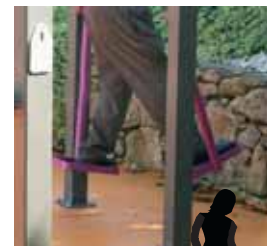

## URBAN

The **only healthy elements** certified according to the **EN 1176 Standard**

SWIVEL CRANK  
SA013

SWINGER  
SA014

CHEST EXPANDER  
SA015

SWIVEL HANDLES  
SA016

ZIG ZAG  
SA017

WALL FINGER LADDER  
SA018

BACK STRETCHER  
SA019

BOHELER PLATFORM  
SA027

JOGGING  
SA024

PEDALS SEAT  
SA028

TWIST  
TW001

VAGONETA  
A10