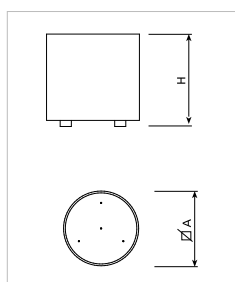

Acabado color MARSON
Finition teinte MARSON
MARSON color finish

Variantes | Variantes | Alternatives

UM1220

UM1220M

UM1160

Ref.	A	B	H	Acabado Finition Finish
UM1160	Ø 750 mm	-	750 mm	Corten
UM1220	750 mm	750 mm	750 mm	Corten
UM1160M	Ø 750 mm	-	750 mm	Marson
UM1220M	750 mm	750 mm	750 mm	Marson