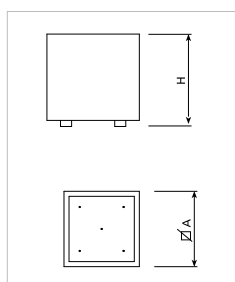

Acabado color MARSON
Finition teinte MARSON
MARSON color finish

Variantes | Variantes | Alternatives

UM1220

UM1160

UM1160M

Ref.	A	B	H	Acabado Finition Finish
UM1160	Ø 750 mm	-	750 mm	Corten
UM1220	750 mm	750 mm	750 mm	Corten
UM1160M	Ø 750 mm	-	750 mm	Marson
UM1220M	750 mm	750 mm	750 mm	Marson