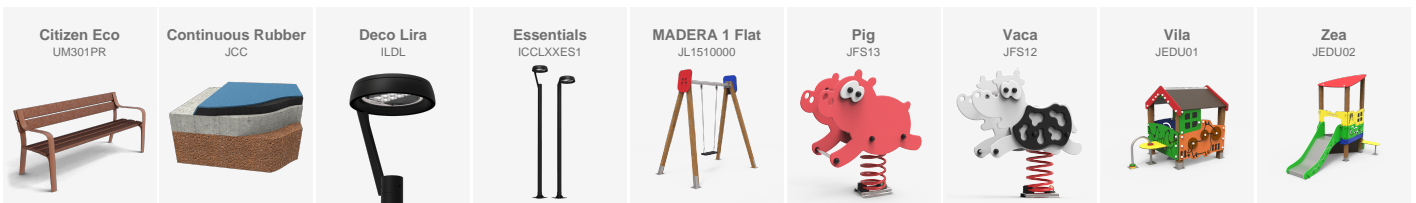

There are other products such as the VILA house and the ZEA slide for children aged two to three, designed to promote the discovery of animals and the natural environment, as well as a three-dimensional net.

Almenara is a city of the province of Castellón in the Valencian Community. It is located between the coast and the Sierra d'Espadan, on an enormous extension of agricultural land. The City Council of Almenara decided to build a new playground area in order to maximise enjoyment while ensuring children's safety. The city took advantage of the implementation of the project to renew the whole area by installing maintenance-free Citizen Eco benches, 100% made of recycled and recyclable plastic, as well as Essentials light points with Deco Lira luminaires whose optimised optical design ensures a perfect glare control and an adequate cut-off for pedestrians.