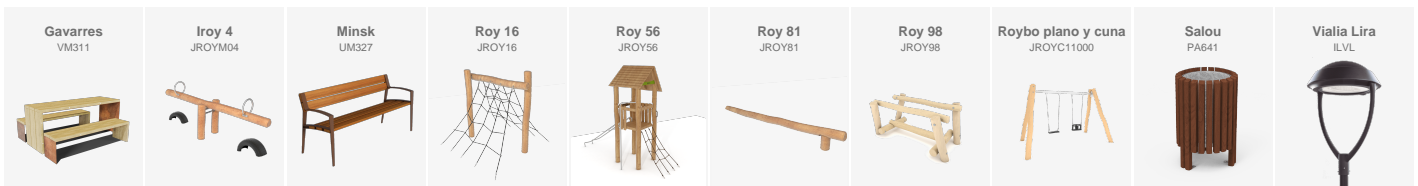

BENITO

-Site Furnishing

Tarragona (Spain)

Comprehensive renovation of Bassot Park in Vilalba dels Arcs, featuring new robinia playground equipment, urban furniture and Vialia Lira luminaires, creating a natural, functional space for all ages.

In Vilalba dels Arcs (Tarragona), a municipality of 611 inhabitants, Bassot Park has undergone a comprehensive turnkey renovation together with Benito Urban, transforming into a more functional, natural space adapted to all ages.

The new playground features robinia wood play structures, a material that enhances integration with the surroundings and reinforces the park's natural character. The play area is completed with modular games, balance elements for younger children, and spring rockers, creating a dynamic environment that encourages development and social interaction.

The project also includes seating areas for adults, with Gavarres picnic tables, Minsk benches, Salou litter bins, and Kube concrete benches, creating a comfortable setting resistant to intensive use.

The intervention is completed with the renewal of lighting through Vialia Lira luminaires, providing uniform and efficient illumination seamlessly integrated into the space. The park now guarantees safety and comfort during low-light hours, consolidating its role as a meeting point for the entire municipality.