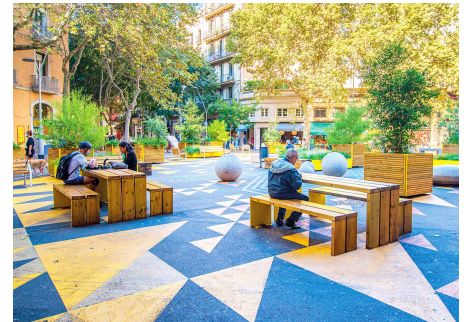

Traffic pacification in the city of Barcelona with different elements to decrease speed to 30 km/h in the superblocs.

Barcelona (Spain)