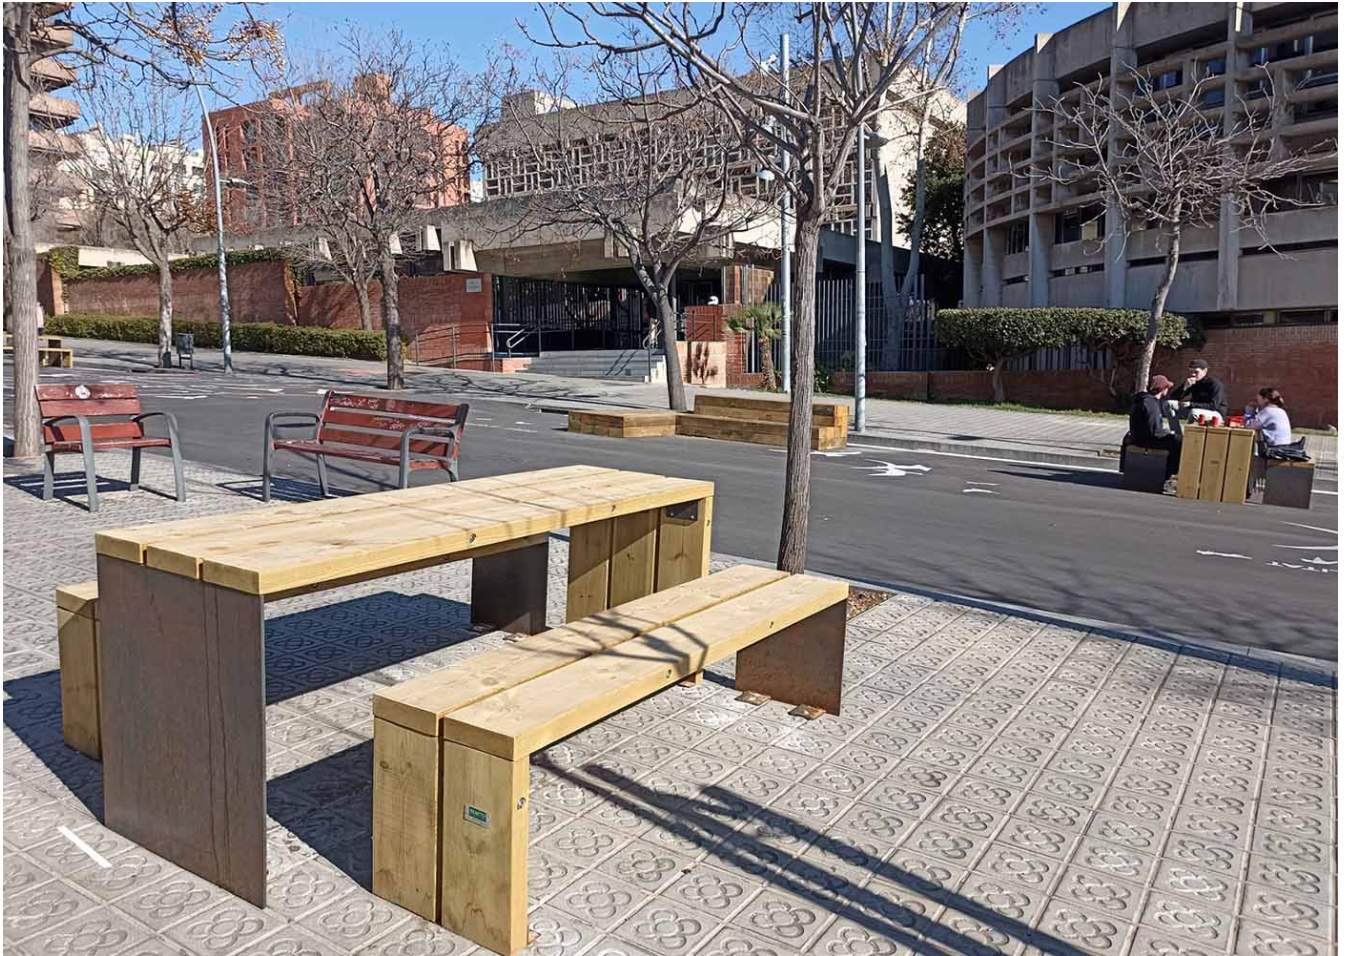

V. | The constant improvement and evolution of our products may result in some modifications of the technical specifications and characteristics of the products without prior notice.

BENITO

info@benito.com
tel. 93 852 1000