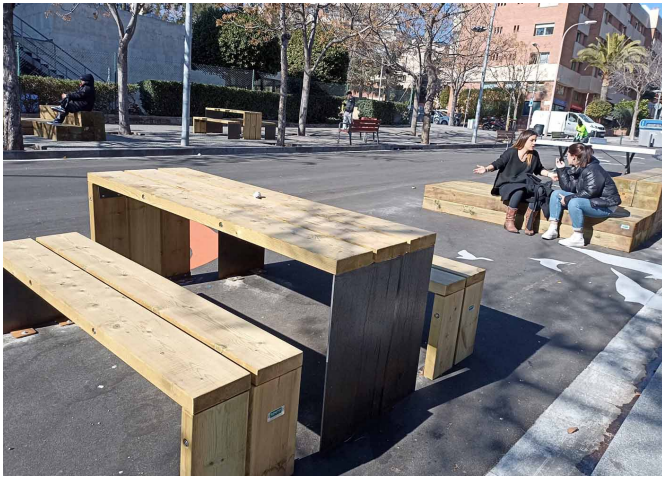

V. | The constant improvement and evolution of our products may result in some modifications of the technical specifications and characteristics of the products without prior notice.

BENITO

info@benito.com
tel. 93 852 1000