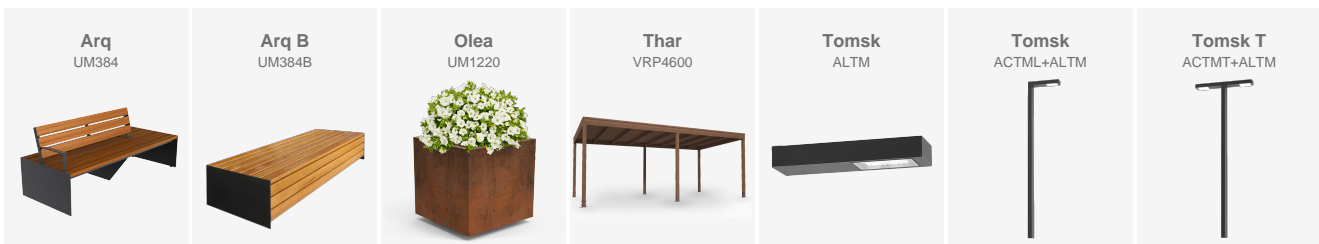

BENITO

-Site Furnishing

Huesca (Spain)

Renovation of the square in Sallent de Gállego (Huesca), transformed into an integrated pedestrian space with new lighting, urban furniture and seating areas.

Need / Issue: The space did not encourage pedestrian use or stay, limiting its potential as a meeting point.

Solution: Pedestrianisation and incorporation of lighting, furniture, and spatial organisation elements.

Result: A more accessible, organised square focused on public use is created.

In **Sallent de Gállego (Huesca)**, the town square has been renovated, transforming it into a space designed for people and everyday use. The intervention includes **TOMSK light points in L and T configurations**, ensuring efficient lighting integrated into the surroundings. The space is equipped with **ARQ benches**, with and without backrests, allowing different ways of use and stay. In addition, **ARVELO bike racks** have been installed, promoting sustainable mobility, and the space has been defined with bollards with flat bars, improving organisation and safety. The intervention is completed with **OLEA planters**, adding vegetation and reinforcing integration. The result is a more balanced space, where people can relax, meet, and enjoy the surroundings in a well-designed and accessible environment.