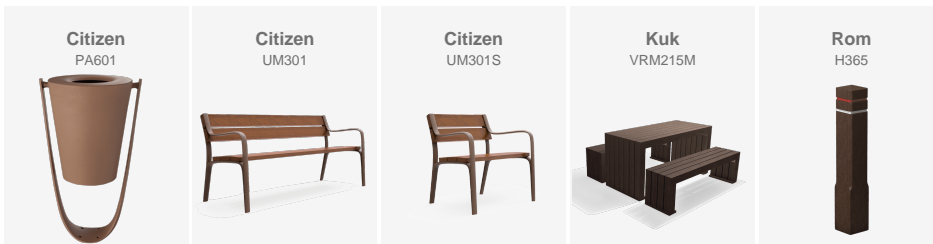

BENITO

-Site Furnishing

Fuerteventura (Spain)

In Fuerteventura, the urban furniture is being renewed with Citizen benches and bins, designed by Eugeni Quillet, and recycled ReBnew elements are being incorporated, creating a sustainable and welcoming environment.

In the village of **Tuineje**, located on the island of **Fuerteventura**, a major renovation of the **urban furniture** has been carried out with the aim of improving public space for residents and tourists. All the benches in the village have been replaced with **Citizen wooden benches and chairs**, combined with **Citizen litter bins**, models designed by **Eugeni Quillet** in an elegant **Marson** color.

In addition, the municipality has committed to **sustainability** by incorporating furniture made from recycled material, known as **ReBnew**. This furniture includes **Pik picnic tables** and **ROM bollards**, which are also used for traffic control in the city center.

The renovation aims to create a more **modern and comfortable** environment for residents and tourists visiting the village this summer, providing a more functional and **environmentally friendly** space.