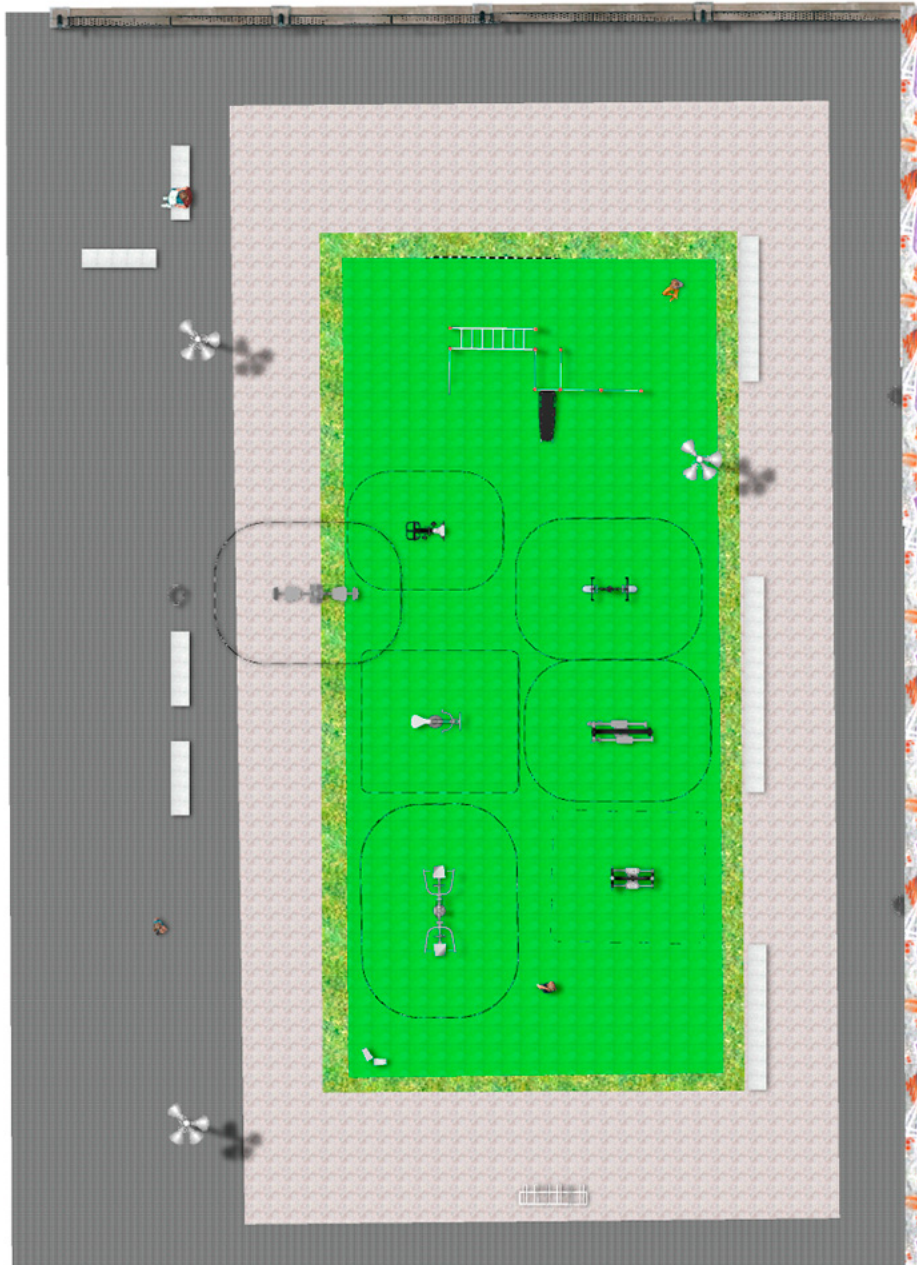

Project

PROJ-019-2018

Surface: 150 m²

Email: info@benito.com

Telephone: +34 93 852 1000

BENITO
-Playground Equipment

BENITO
-Playground Equipment

BENITO
-Playground Equipment