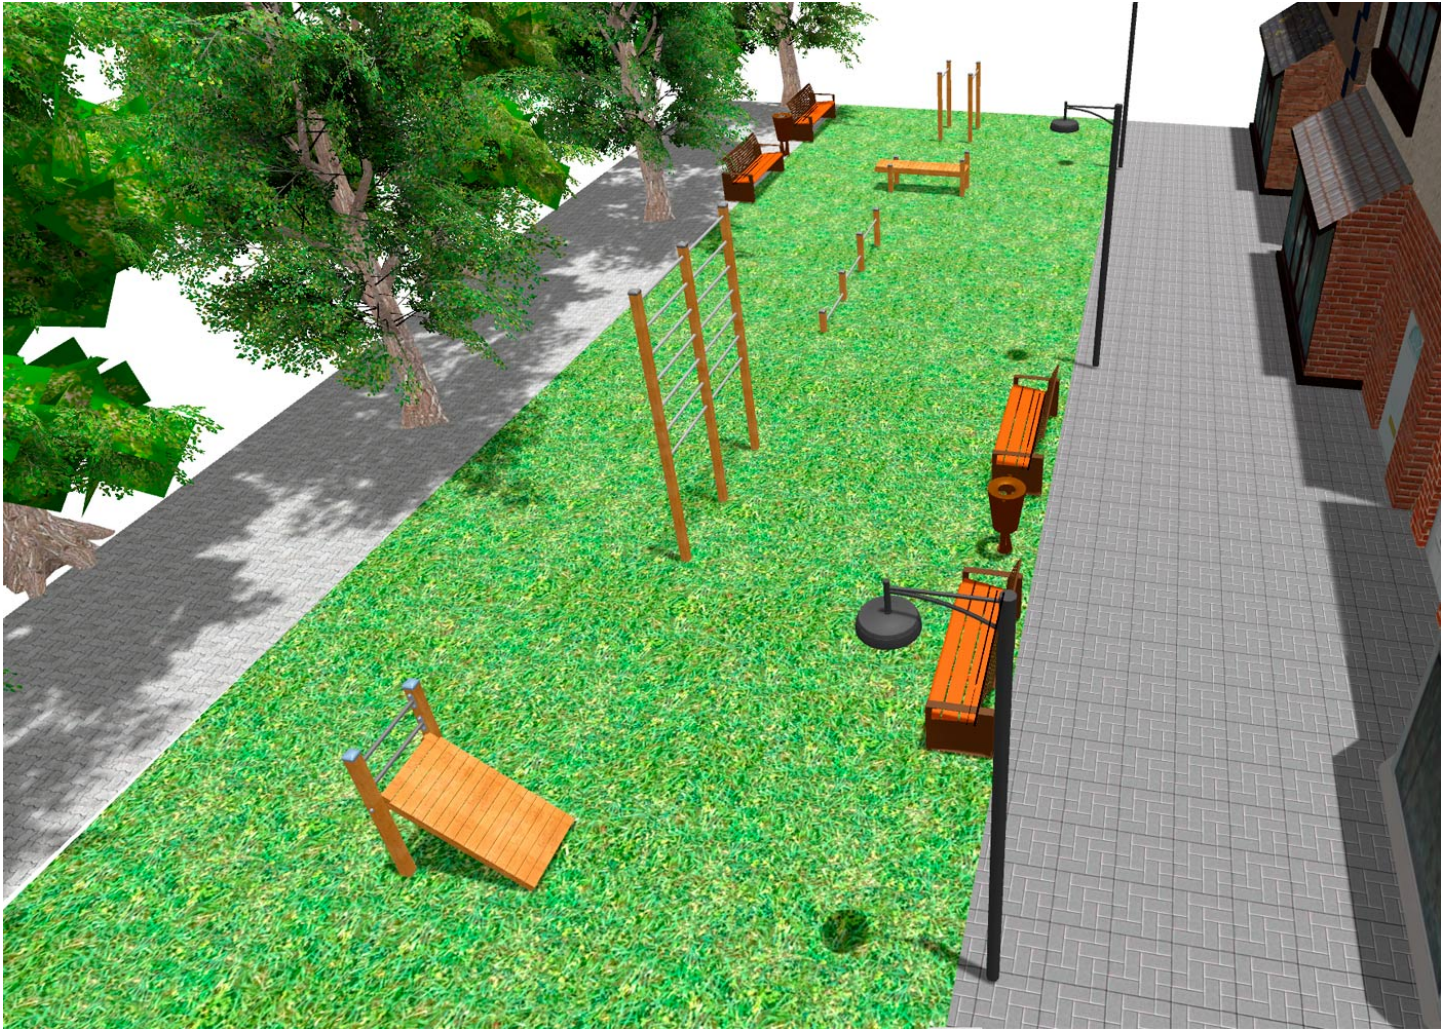

# BENITO

–Playground Equipment

## Project

PROJ-020-2018

Surface: 90 m<sup>2</sup>

Email: [info@benito.com](mailto:info@benito.com)

Telephone: +34 93 852 1000

**BENITO**  
-Playground Equipment

**BENITO**  
-Playground Equipment

**BENITO**  
-Playground Equipment