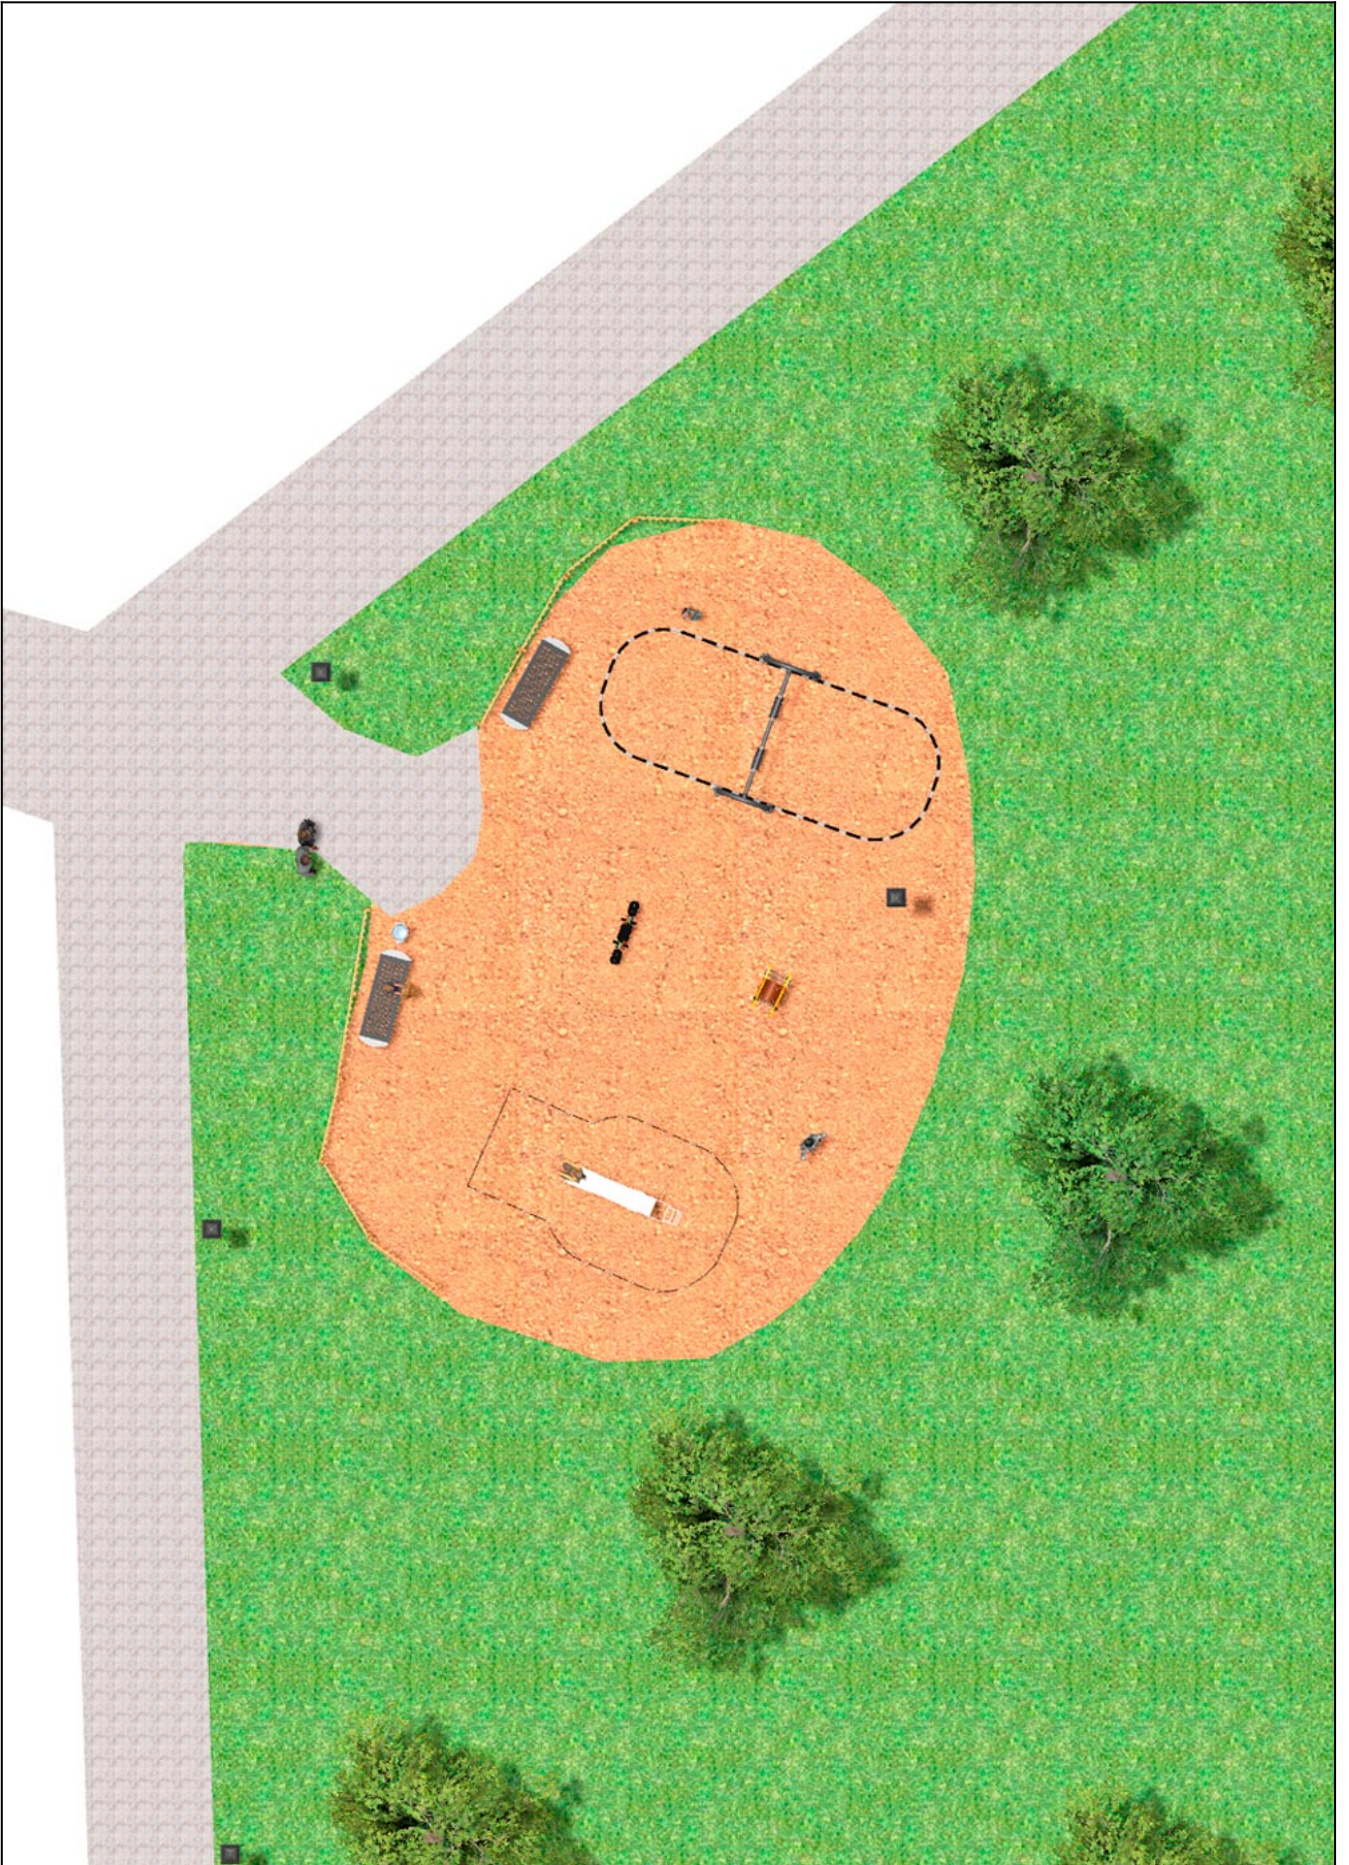

# BENITO

-Playground Equipment

## Project

PROJ-034-2018

Surface: 225 m<sup>2</sup>

Email: [info@benito.com](mailto:info@benito.com)

Telephone: +34 93 852 1000

**BENITO**  
-Playground Equipment

**BENITO**  
-Playground Equipment

**BENITO**  
-Playground Equipment