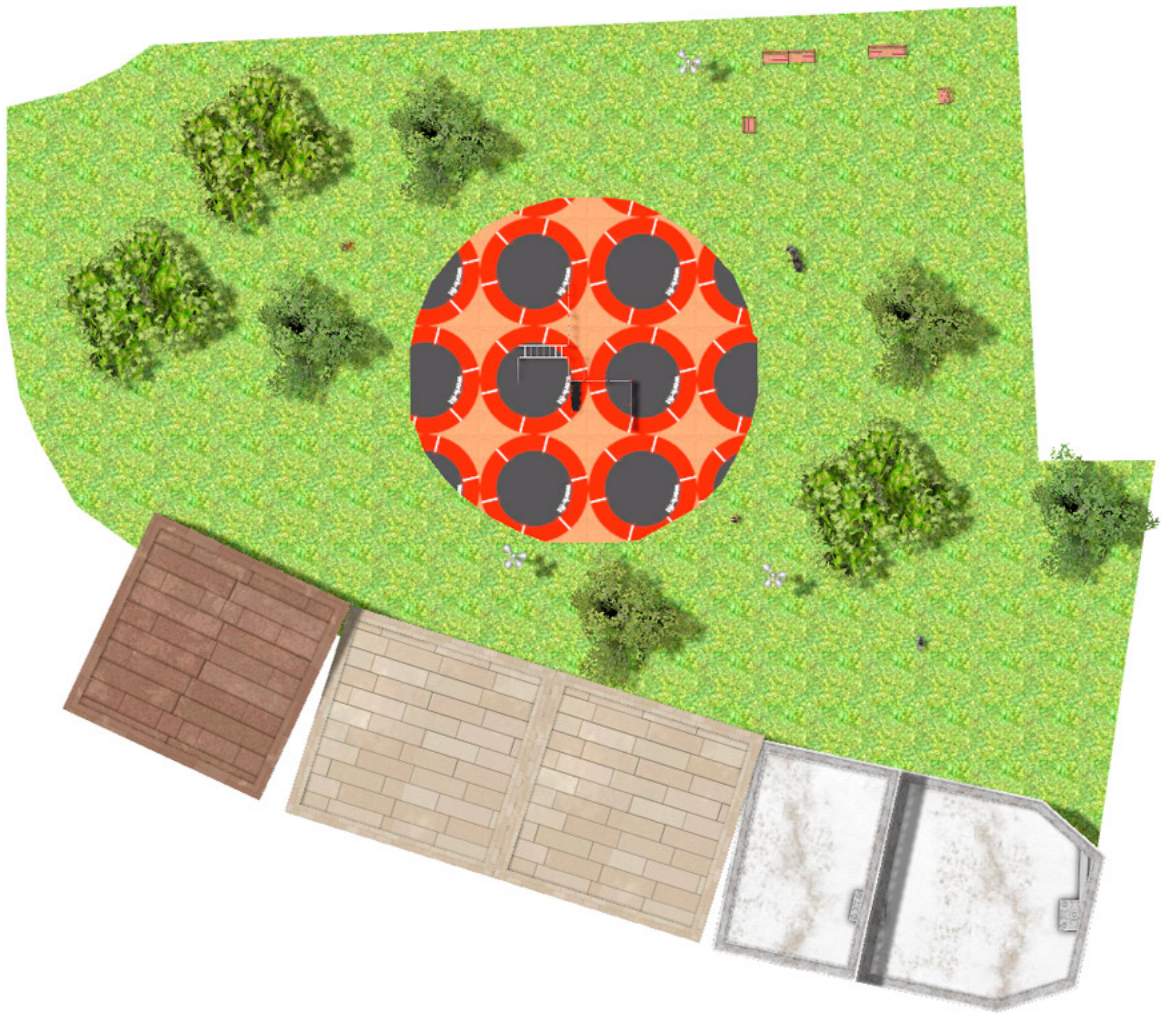

BENITO

-Playground Equipment

Project

PROJ-062-2018

Surface: 255 m²

Email: info@benito.com

Telephone: +34 93 852 1000

BENITO
-Playground Equipment

BENITO
-Playground Equipment

BENITO
-Playground Equipment

Product	Description
<p data-bbox="172 159 272 185">JCIR21H</p> 	<p data-bbox="368 159 555 185">Workfit Pro XXL</p> <p data-bbox="368 190 1453 275">BENITO designs and manufactures sports and leisure areas for exercising and enjoying the outdoors. Work-fit PRO is a professional product intended for people who want to do intensive exercise to strengthen their mind and body.</p> <p data-bbox="368 280 1469 333">Each model includes several elements to do different comprehensive exercises thus developing a good physical condition.</p> <p data-bbox="368 360 624 387">Data Sheet Certificate</p>