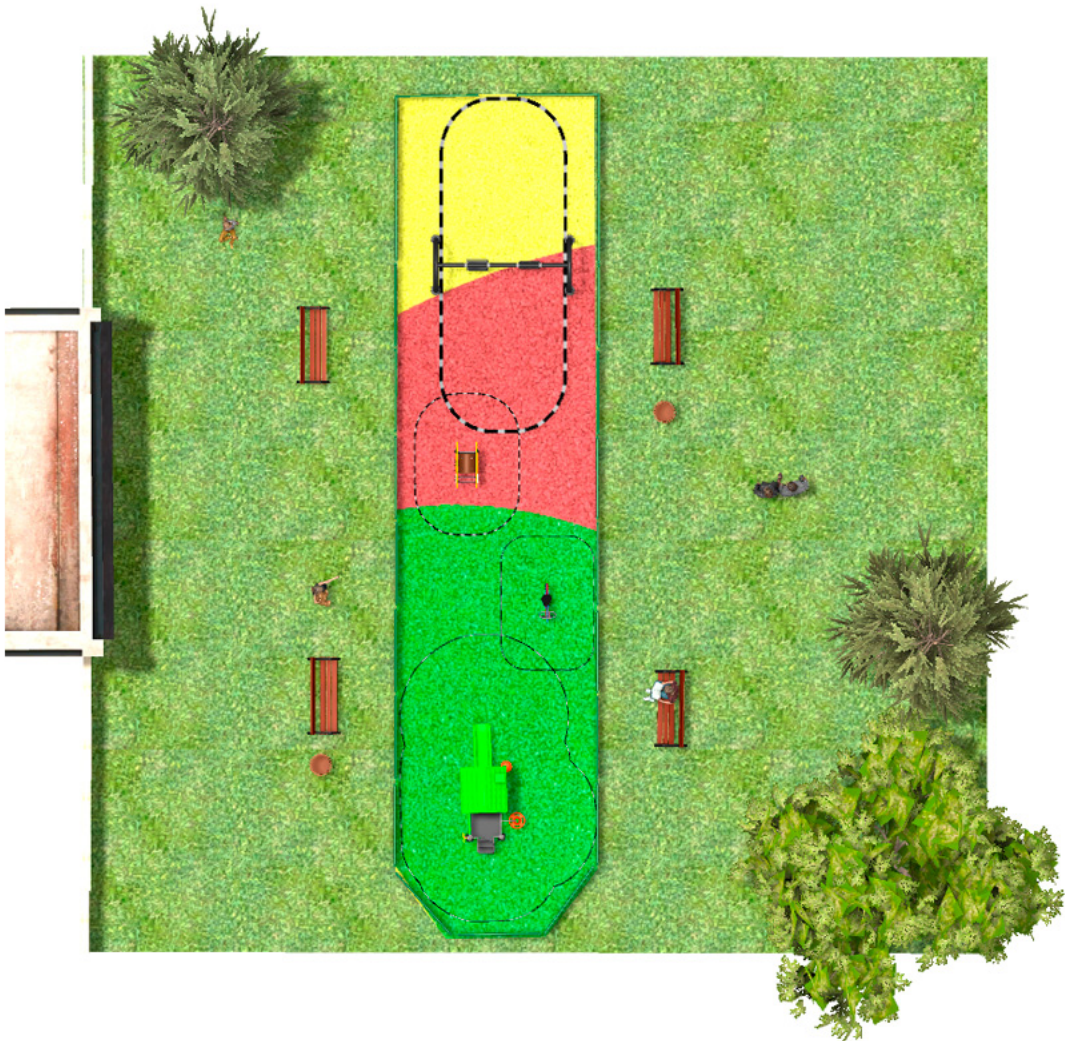

Project

PROJ-087-2018

Surface: 95 m²

Email: info@benito.com

Telephone: +34 93 852 1000

BENITO
-Playground Equipment

BENITO
-Playground Equipment

BENITO
-Playground Equipment

Product	Description
<p data-bbox="156 161 284 183">JKSP11000</p> 	<p data-bbox="367 161 507 183">Curvo Mixto</p> <p data-bbox="367 188 1477 241">Swings for children made of different materials such as wood and steel. Resistant to abrasion, corrosion and bad weather conditions.</p> <p data-bbox="367 273 884 300"> Data Sheet Certificate Certificate Conformity </p>
<p data-bbox="181 430 255 452">JFS08</p> 	<p data-bbox="367 430 424 452">Maia</p> <p data-bbox="367 456 1410 510">Fun and educative spring swing for children. Made of resistant materials according to the EN1176 standard.</p> <p data-bbox="367 542 884 568"> Data Sheet Certificate Certificate Conformity </p>
<p data-bbox="175 698 261 721">JFS104</p> 	<p data-bbox="367 698 440 721">Vespa</p> <p data-bbox="367 725 1410 779">Fun and educative spring swing for children. Made of resistant materials according to the EN1176 standard.</p> <p data-bbox="367 810 884 837"> Data Sheet Certificate Certificate Conformity </p>
<p data-bbox="181 967 255 990">JCF18</p> 	<p data-bbox="367 967 469 990">Modus S</p> <p data-bbox="367 994 1465 1048">The Modus collection includes large structures at a very competitive price. Made of powder painted metal posts and UV-resistant rotomoulding parts, which hardly deteriorate over time.</p> <p data-bbox="367 1079 625 1106"> Data Sheet Certificate </p>