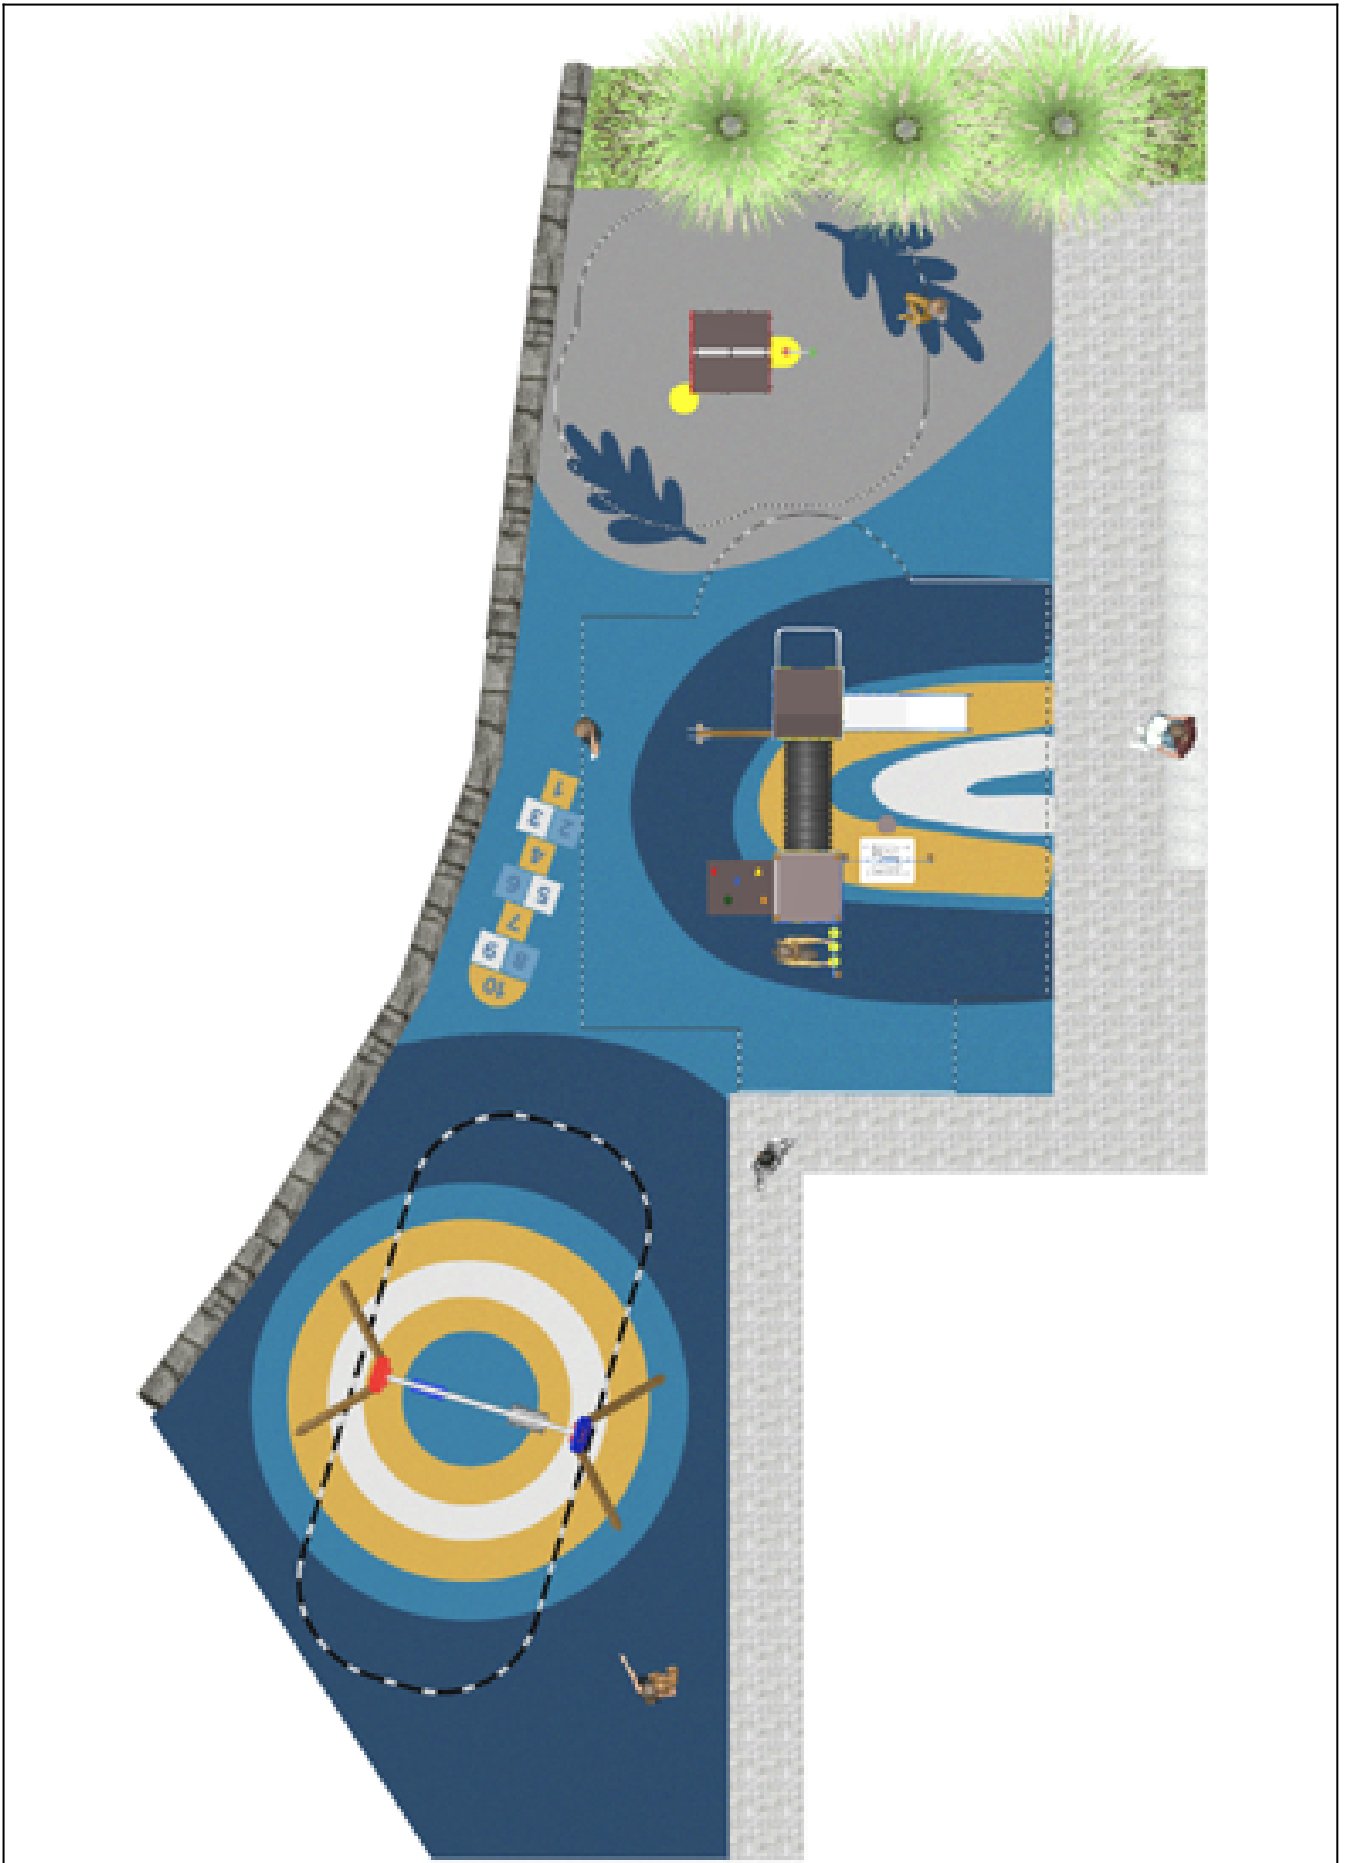

BENITO

–Playground Equipment

Project

PROJ-128-2022

Surface: 145 m²

Email: info@benito.com

Telephone: +34 93 852 1000

BENITO
-Playground Equipment

BENITO
-Playground Equipment

BENITO
-Playground Equipment

BENITO
-Playground Equipment

Product	Description
<p>JCC</p> 	<p>Caucho Continuo High-quality, non-slip, non-toxic, and eco-friendly rubber, RECYCLED AND RECYCLABLE. Our continuous rubber flooring is manufactured using high-quality materials in accordance with current European safety standard EN-1177.</p> <p>Data Sheet JCC</p>
<p>JEDU01</p> 	<p>Vila The EDUCA collection for the youngest ones: play and learn. Recognising farm animals.</p> <p>Data Sheet JEDU01 Certificate</p>
<p>JEDU07</p> 	<p>Rayo The EDUCA collection for little ones: play and learn. Begin to familiarise themselves with the weather: rain, sun, clouds... Very clear concepts for an adult but a very interesting discovery for little ones.</p> <p>Data Sheet Certificate</p>
<p>JL1511000</p> 	<p>MADERA 1 Flat 1 Cradle Swings for children made of different materials such as wood and steel. Resistant to abrasion, corrosion and bad weather conditions.</p> <p>Data Sheet JL1511000 Certificate Certificate Conformity</p>