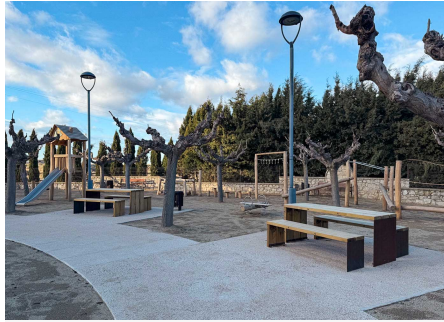

Umfassende Sanierung des Parks del Bassot in Vilalba dels Arcs mit neuen Robinien-Spielgeräten, Stadtmobiliar und Vialia Lira-Leuchten – ein naturnaher, funktionaler Raum für alle Altersgruppen.

Tarragona (Spain)