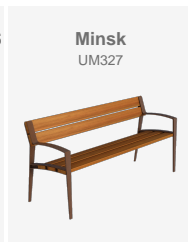

V. | Die ständige Verbesserung unserer Produkte kann zur Änderung einiger technischer Eigenschaften führen

BENITO

info@benito.com
tel. 93 852 1000

In Prats-de-Mollo-la-Preste, France, various Play range items were installed: colorful metal fence, PINT modular unit, trampoline, and more to enhance the children's play area.