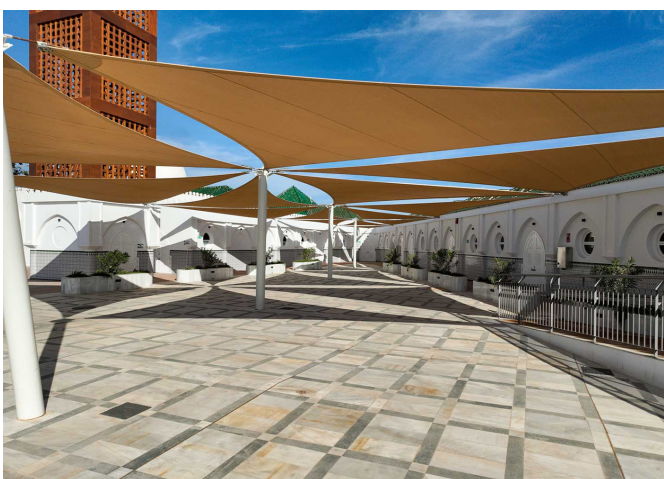

V. | Die ständige Verbesserung unserer Produkte kann zur Änderung einiger technischer Eigenschaften führen

BENITO

info@benito.com
tel. 93 852 1000