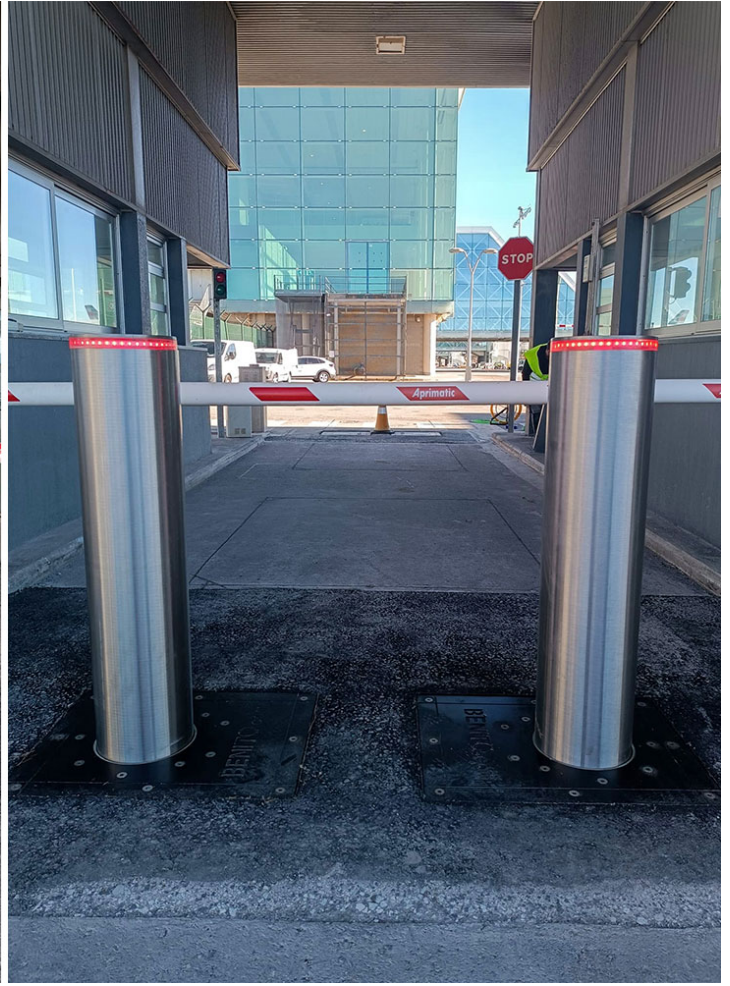

V. | Die ständige Verbesserung unserer Produkte kann zur Änderung einiger technischer Eigenschaften führen