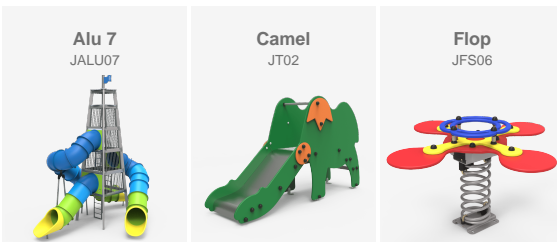

Inauguration of the Familias Park in Macael, one of the biggest and best equipped of the province, an attraction for visitors from other municipalities.

Macael (Spain)

Inauguration of the Familias Park in Macael, one of the biggest and best equipped of the province, an attraction for visitors from other municipalities.

The City Council of Macael has invested in the renovation of a playground.
The park consists of several play areas.

Zone 1: bigtower Alu 7.

Zone 2: designed for the youngest ones, includes swings, seesaws, slides and rubber play elements.