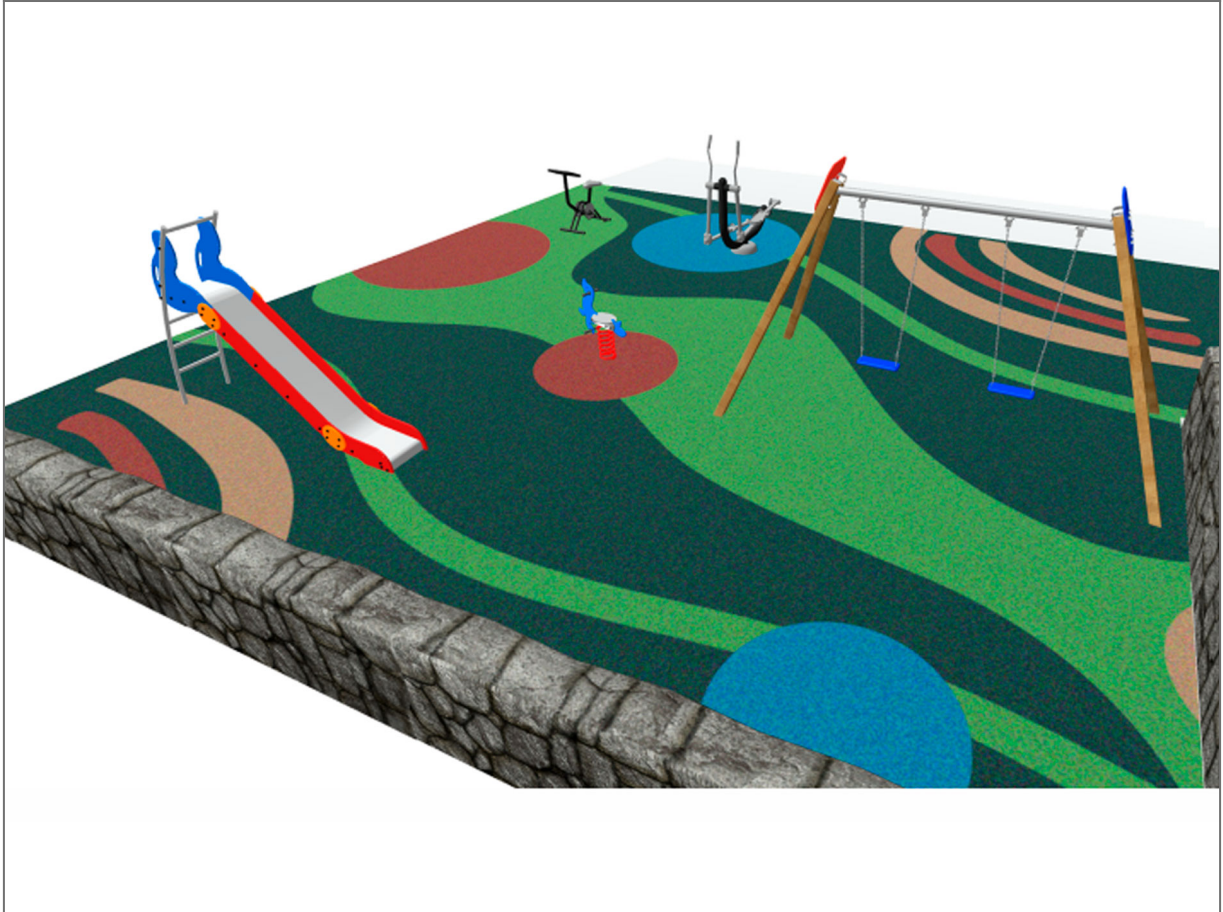

Product	Description
<p>JFS18</p> 	<p>Foca Fun and educative spring swing for children. Made of resistant materials according to the EN1176 standard.</p> <p>Data Sheet Certificate</p>
<p>JL1520000</p> 	<p>MADERA 2 Flat Swings for children made of different materials such as wood and steel. Resistant to abrasion, corrosion and bad weather conditions.</p> <p>Data Sheet Certificate Certificate Conformity</p>
<p>JSA006N</p> 	<p>Climber BENITO's healthy elements allow older people and adults to practice sports in both public and private spaces, allowing people to increase their well-being and quality of life, promoting health and social relationships.</p> <ul style="list-style-type: none"> - Health functions , cardiovascular and respiratory improvement, muscle strengthening, agility, flexibility and coordination of movements. - Social functions , creation of leisure activities, promoting social integration, and greater recreational use of public spaces. <p>Data Sheet Certificate</p>
<p>JSA018N</p> 	<p>Bicycle BENITO's healthy elements allow older people and adults to practice sports in both public and private spaces, allowing people to increase their well-being and quality of life, promoting health and social relationships.</p> <ul style="list-style-type: none"> - Health functions , cardiovascular and respiratory improvement, muscle strengthening, agility, flexibility and coordination of movements. - Social functions , creation of leisure activities, promoting social integration, and greater recreational use of public spaces. <p>Data Sheet Certificate</p>
<p>JT05</p> 	<p>Fast Panels, HDPE: high-density polyethylene characterised by its resistance to chemical abrasives. As a polymer, it is unaffected by corrosion. Due to its light elastic nature, it offers high resistance to impact, making it very difficult to break.</p> <p>Data Sheet Certificate</p>