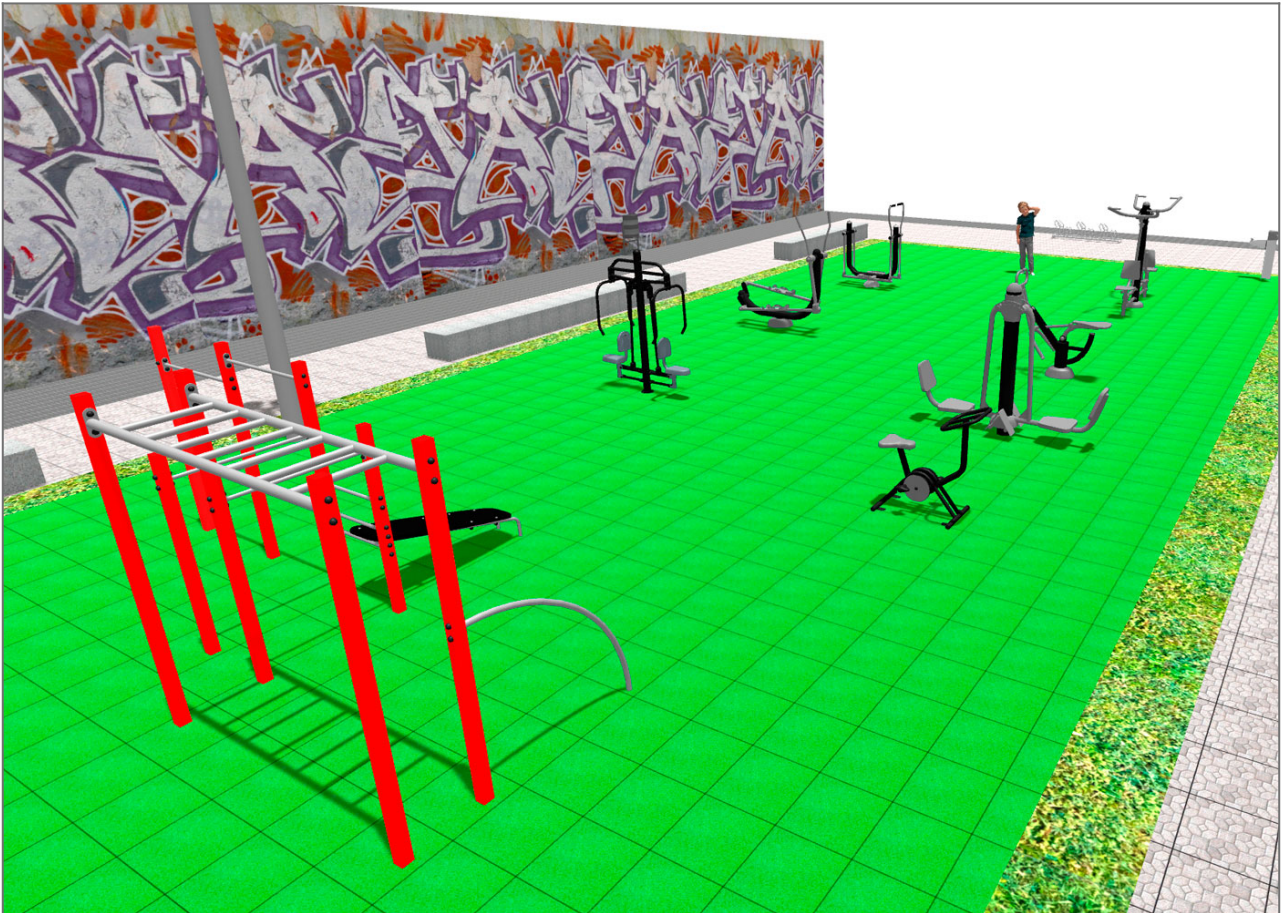

Product	Description
<p>JSA002N</p> 	<p>Extension The healthy elements manufactured by BENITO enable people to exercise in both public and private spaces, increasing their well-being and quality of life while boosting health and social relations. - Health functions: improving cardiovascular and respiratory functions, strengthening muscles and enhancing agility, flexibility and coordination of movements. - Social functions: creating leisure activities, promoting social integration and a more intensive recreational use of public spaces.</p> <p>Data Sheet Certificate</p>
<p>JSA003N</p> 	<p>Chest Press BENITO's healthy elements allow older people and adults to practice sports in both public and private spaces, allowing people to increase their well-being and quality of life, promoting health and social relationships. - Health functions, cardiovascular and respiratory improvement, muscle strengthening, agility, flexibility and coordination of movements. - Social functions , creation of leisure activities, promoting social integration, and greater recreational use of public spaces.</p> <p>Data Sheet Certificate</p>
<p>JSA006N</p> 	<p>Climber BENITO's healthy elements allow older people and adults to practice sports in both public and private spaces, allowing people to increase their well-being and quality of life, promoting health and social relationships. - Health functions , cardiovascular and respiratory improvement, muscle strengthening, agility, flexibility and coordination of movements. - Social functions , creation of leisure activities, promoting social integration, and greater recreational use of public spaces.</p> <p>Data Sheet Certificate</p>
<p>JSA010N</p> 	<p>Pull Down BENITO's healthy elements allow older people and adults to practice sports in both public and private spaces, allowing people to increase their well-being and quality of life, promoting health and social relationships. - Health functions , cardiovascular and respiratory improvement, muscle strengthening, agility, flexibility and coordination of movements. - Social functions , creation of leisure activities, promoting social integration, and greater recreational use of public spaces.</p> <p>Data Sheet Certificate</p>
<p>JSA014N</p> 	<p>Eliptic The healthy elements manufactured by BENITO enable people to exercise in both public and private spaces, increasing their well-being and quality of life while boosting health and social relations. - Health functions: improving cardiovascular and respiratory functions, strengthening muscles and enhancing agility, flexibility and coordination of movements. - Social functions: creating leisure activities, promoting social integration and a more intensive recreational use of public spaces.</p> <p>Data Sheet Certificate</p>
<p>JCIR23H</p> 	<p>Workfit Pro L BENITO designs and manufactures sports and leisure spaces for exercising and enjoying the outdoors without limitations. Work-fit PRO is a professional product aimed at people who want to perform intensive exercise to strengthen body and mind . Each of the designed models contains several elements to allow for diverse and complete exercises to develop complete physical fitness.</p> <p>Data Sheet Certificate</p>