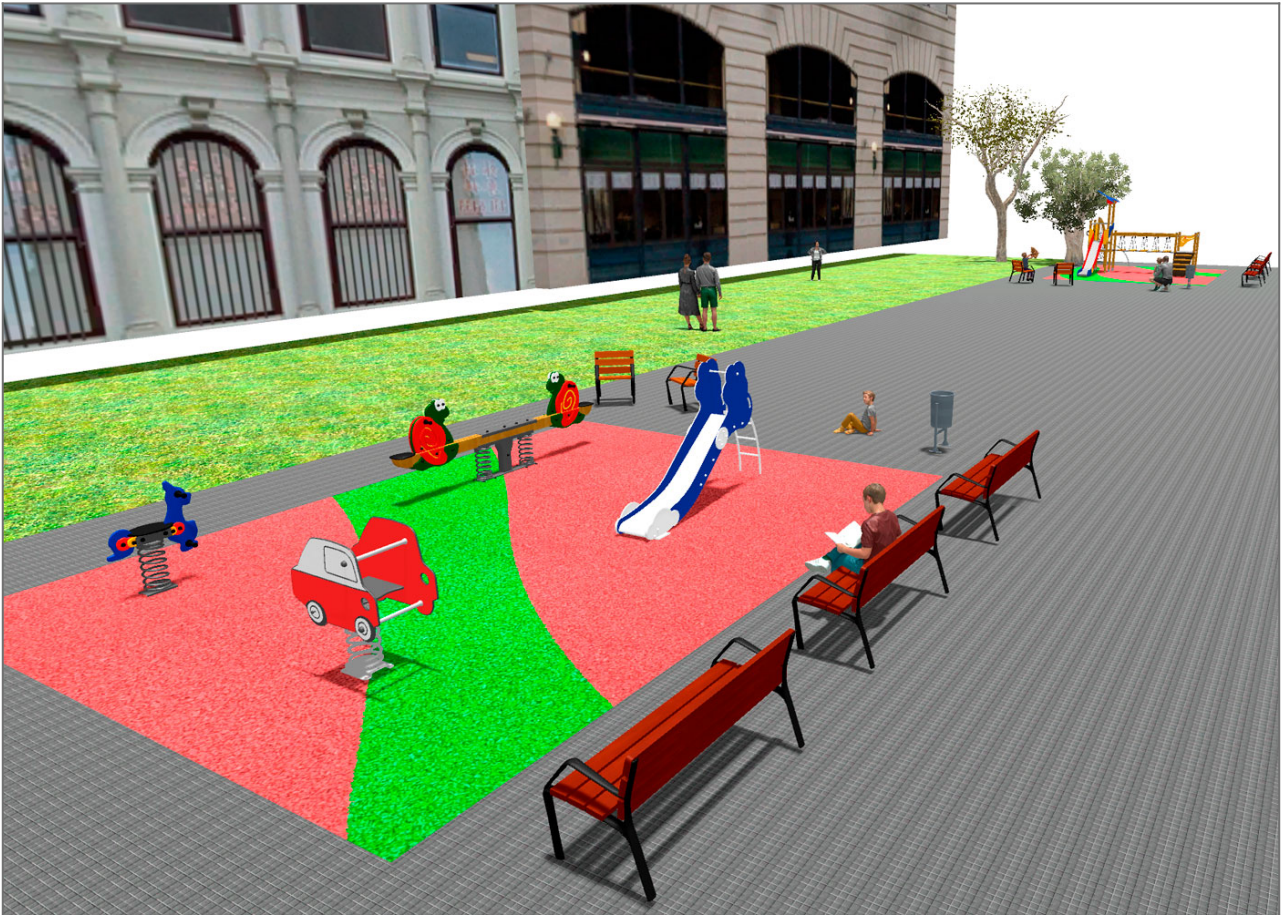

## Project

PROJ-027-2018

Surface: 100 m<sup>2</sup>

Email: [info@benito.com](mailto:info@benito.com)

Telephone: +34 93 852 1000

**BENITO**  
-Playground Equipment

# BENITO

-Playground Equipment

Product	Description
<p>JK004B</p> 	<p><b>Klasik 4</b> If you like wooden elements, the KLASIK collection is made for you. Playability, great challenges and colours for all.</p> <p><a href="#">Data Sheet</a> <a href="#">Certificate</a></p>
<p>JFS09</p> 	<p><b>Piona</b> Fun and educative see-saws for children. Made of resistant materials according to the EN1176 standard.</p> <p><a href="#">Data Sheet JFS09</a> <a href="#">Certificate</a> <a href="#">Certificate Conformity</a></p>
<p>JJMM02</p> 	<p><b>Coche</b> Designed by <b>Javier Mariscal</b>. Half-artist half-designer, his childlike strokes and Latin aesthetic combine perfectly with this kind of product.</p> <p><a href="#">Data Sheet JJMM02</a> <a href="#">Certificate</a> <a href="#">Certificate Conformity</a></p>
<p>JFS105</p> 	<p><b>Kangaroo</b> Fun and educative spring swing for children. Made of resistant materials according to the EN1176 standard.</p> <p><a href="#">Data Sheet</a> <a href="#">Certificate</a> <a href="#">Certificate Conformity</a></p>
<p>JT01</p> 	<p><b>Cloud</b> <b>Panels, HDPE:</b> high-density polyethylene characterised by its resistance to chemical abrasives. As a polymer, it is unaffected by corrosion. Due to its light elastic nature, it offers high resistance to impact, making it very difficult to break.</p> <p><a href="#">Data Sheet</a> <a href="#">Certificate</a> <a href="#">Certificate Conformity</a></p>