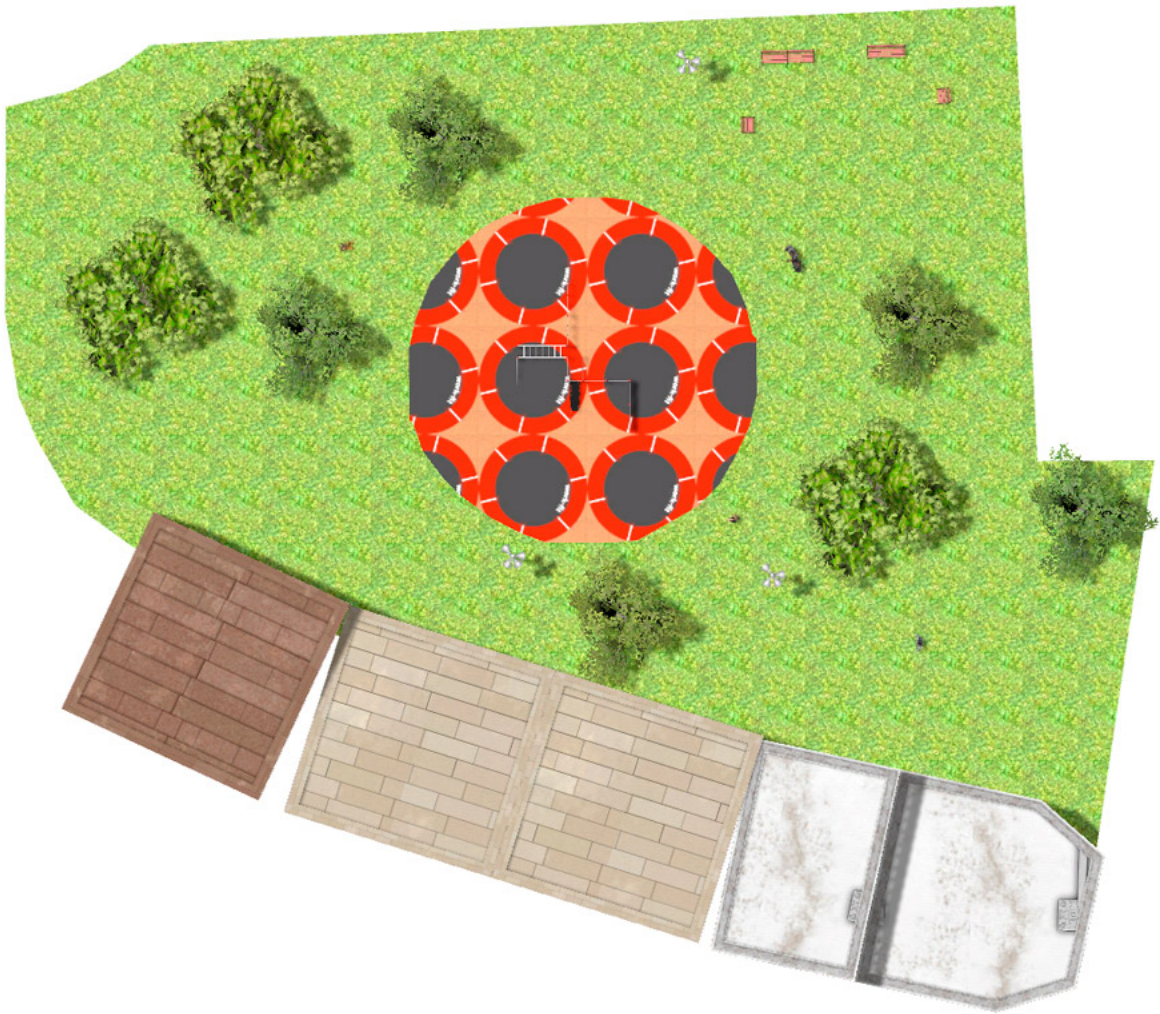

BENITO

-Playground Equipment

Project

PROJ-062-2018

Surface: 255 m²

Email: info@benito.com

Telephone: +34 93 852 1000

BENITO
-Playground Equipment

BENITO
-Playground Equipment

BENITO

-Playground Equipment

Product	Description
<p data-bbox="172 159 272 185">JCIR21H</p> 	<p data-bbox="368 159 555 185">Workfit Pro XXL</p> <p data-bbox="368 190 1453 275">BENITO designs and manufactures sports and leisure areas for exercising and enjoying the outdoors. Work-fit PRO is a professional product intended for people who want to do intensive exercise to strengthen their mind and body.</p> <p data-bbox="368 280 1469 333">Each model includes several elements to do different comprehensive exercises thus developing a good physical condition.</p> <p data-bbox="368 360 624 387">Data Sheet Certificate</p>