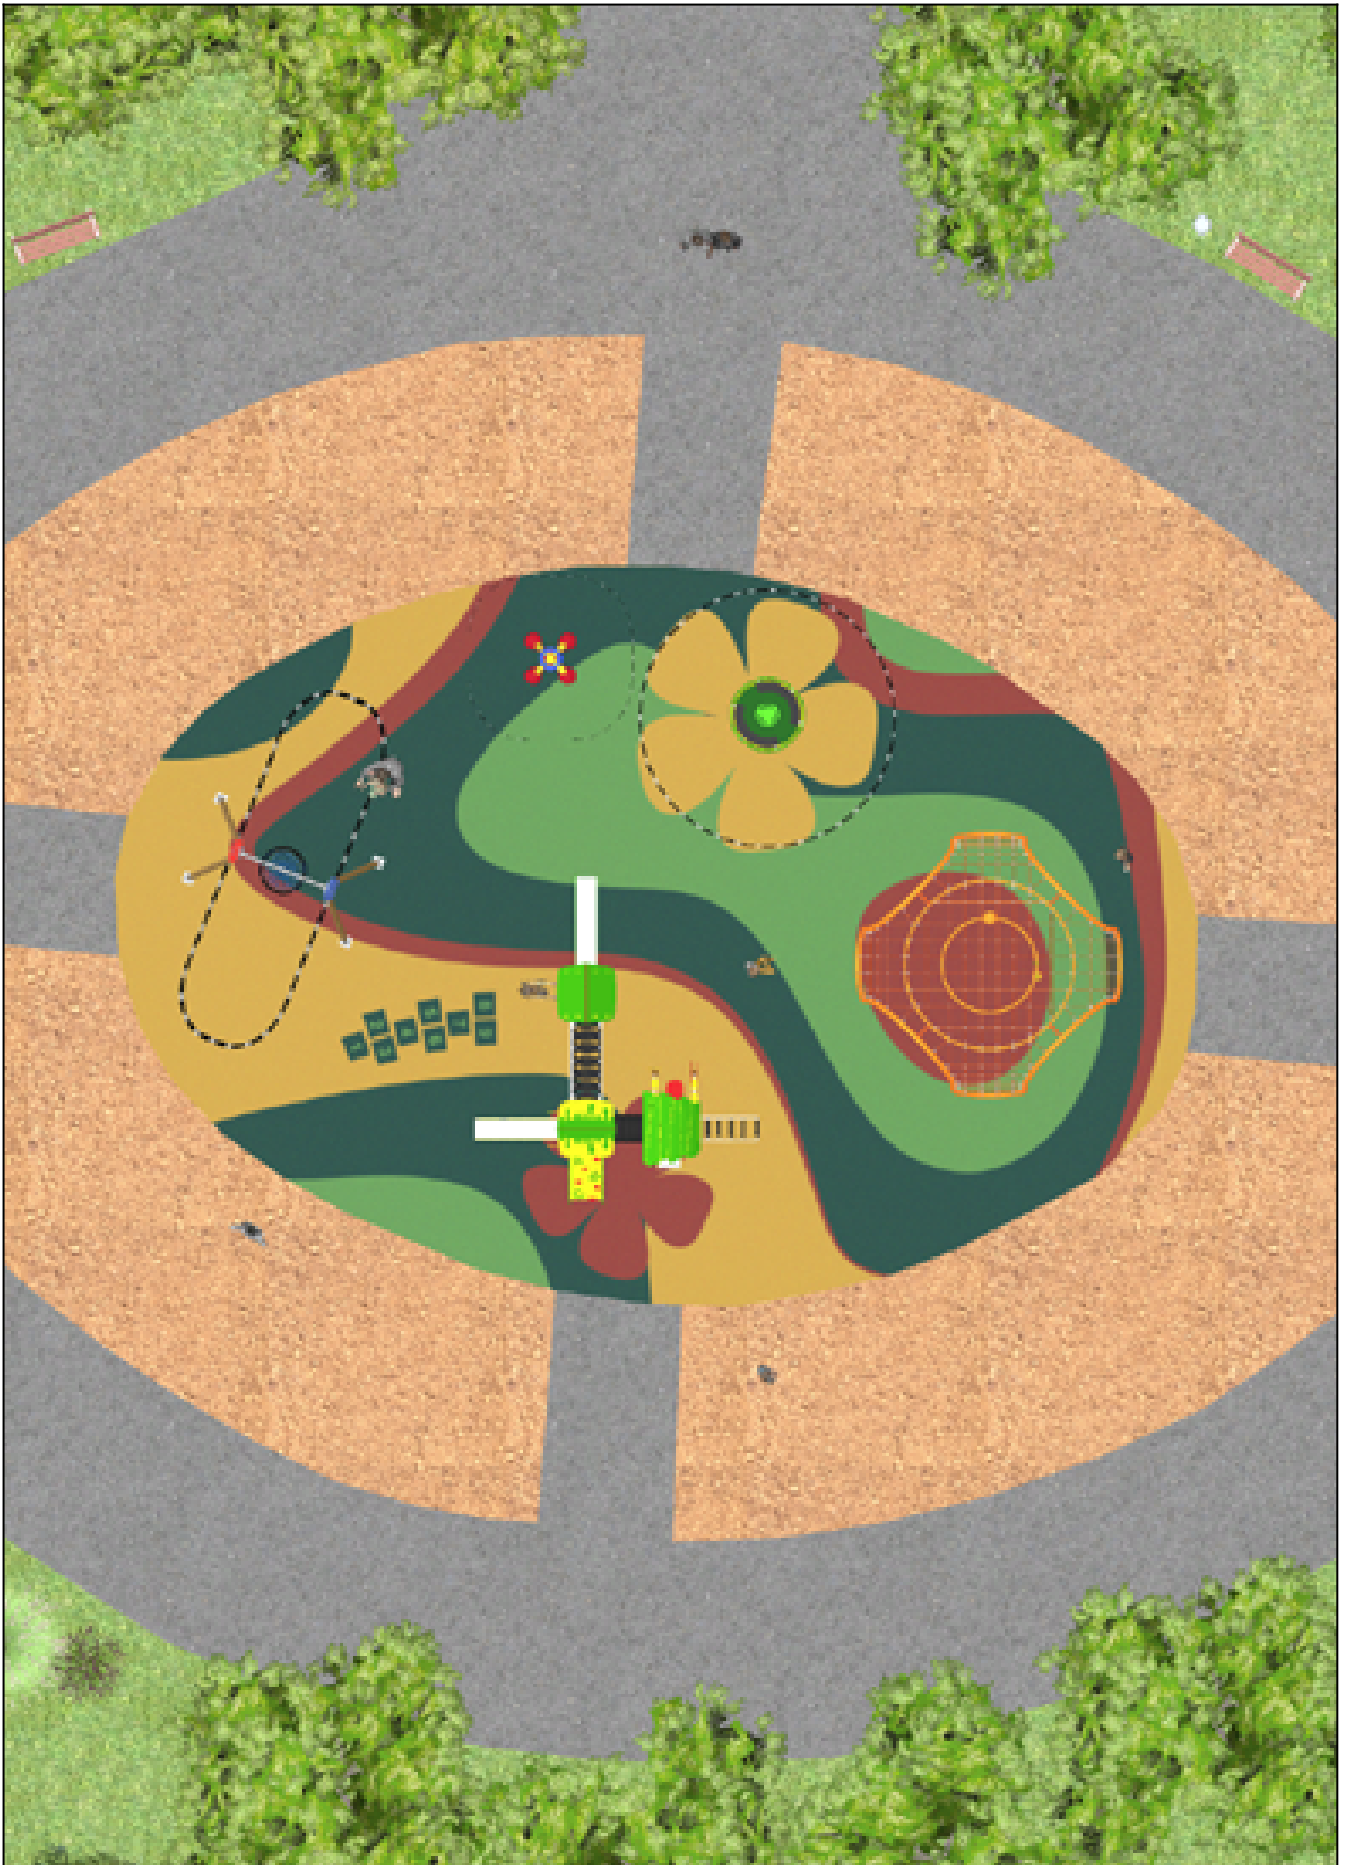

BENITO
-Playground Equipment