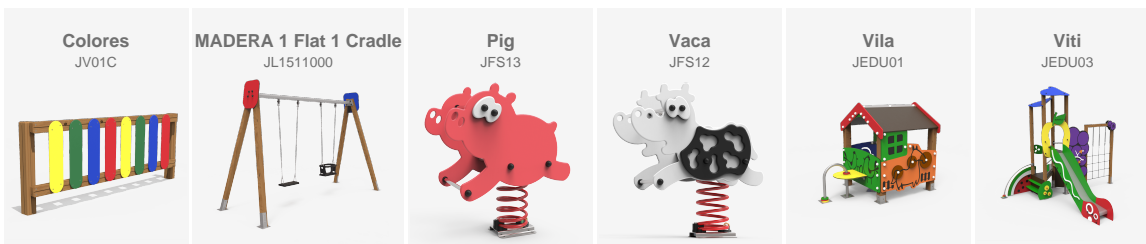

La Guingueta d'Aneu, located in a stunning natural setting in northern Catalonia, has incorporated **ReBnew picnic tables** made from 100% recycled plastic, and an **Artic playground**. This sustainable material not only reduces environmental impact but also creates a welcoming environment for families wishing to enjoy nature. The Artic playground provides a safe and fun space where children can play freely, while the picnic tables offer comfortable spots for families to gather and share meals outdoors. This initiative promotes responsible use of resources and strengthens the sense of community and connection with nature in La Guingueta d'Aneu. It ensures a clean and inviting environment for future generations, ensuring that everyone can enjoy this beautiful natural setting.

Torres de Segre chooses BENITO educational play elements for its new playground area so that children can learn while playing.

Torres de Segre is a town located in the county of Segrià, in the province of Lleida, 15km away from the provincial capital.