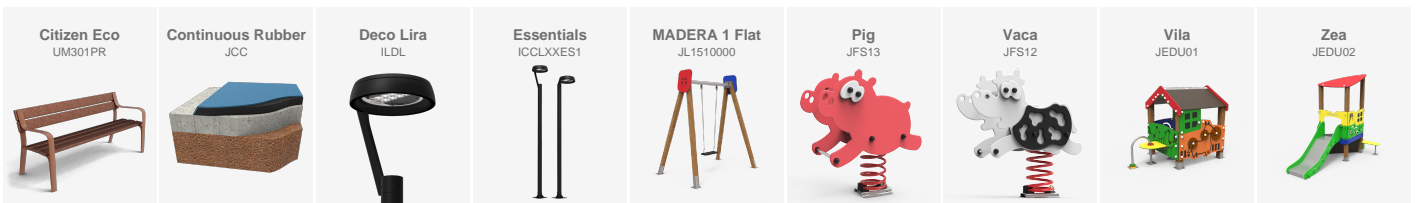

Almenara is a city of the province of Castellón in the Valencian Community. It is located between the coast and the Sierra d'Espadan, on an enormous extension of agricultural land. The City Council of Almenara decided to build a new playground area in order to maximise enjoyment while ensuring children's safety. The city took advantage of the implementation of the project to renew the whole area by installing maintenance-free Citizen Eco benches, 100% made of recycled and recyclable plastic, as well as Essentials light points with Deco Lira luminaires whose optimised optical design ensures a perfect glare control and an adequate cut-off for pedestrians.