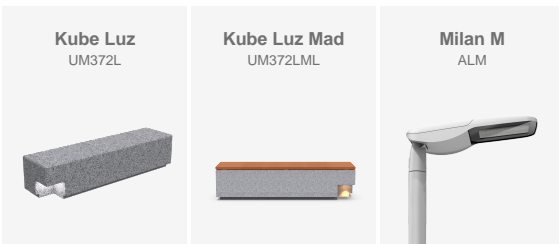

BENITO luminaires, benches and bollards in the Tenerife North Airport (Canary Islands).

---

**Tenerife (Spain)**

BENITO luminaires, benches and bollards in the Tenerife North Airport (Canary Islands).

BENITO has improved the exterior of Tenerife North Airport, located in the municipality of San Cristóbal de La Laguna in the Canary Islands, with different elements. Specifically, it has installed luminaires with Milan M floodlights, the Kube bench model made of grey concrete and combined with and without wooden boards, and stainless steel bollards to mark the traffic route of cars.