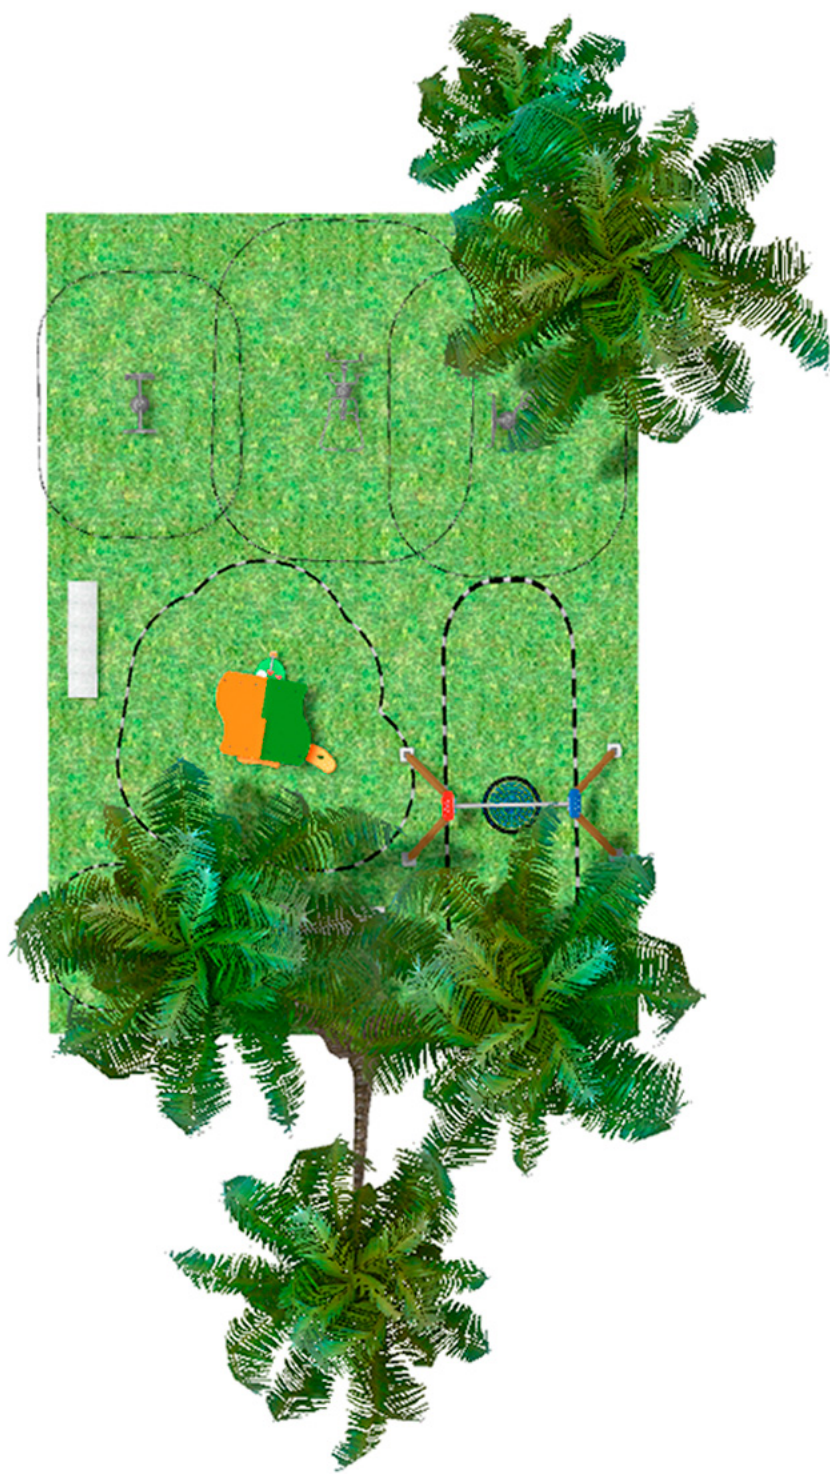

## Project

PROJ-014-2018

Surface: 105 m<sup>2</sup>

Email: [info@benito.com](mailto:info@benito.com)

Telephone: +34 93 852 1000

**BENITO**  
-Playground Equipment

**BENITO**  
-Playground Equipment

**BENITO**  
-Playground Equipment