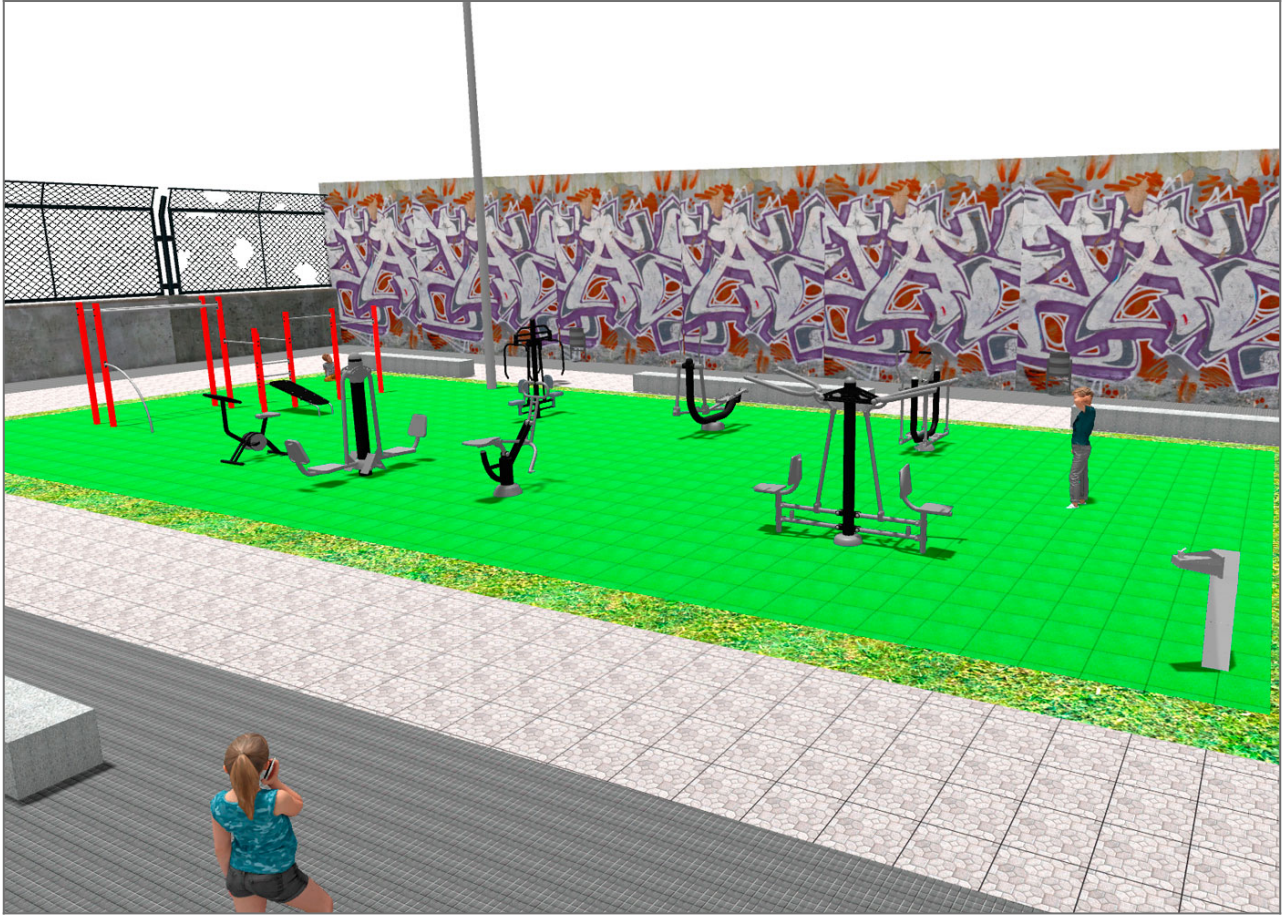

Product	Description
<p>JSA002N</p> <p></p>	<p><b>Extension</b>  The <b>healthy elements manufactured by BENITO</b> enable people to exercise in both public and private spaces, increasing their well-being and quality of life while boosting health and social relations.  - <b>Health functions:</b> improving cardiovascular and respiratory functions, strengthening muscles and enhancing agility, flexibility and coordination of movements.  - <b>Social functions:</b> creating leisure activities, promoting social integration and a more intensive recreational use of public spaces.</p> <p><a href="#">Data Sheet</a> <a href="#">Certificate</a></p>
<p>JSA003N</p> <p></p>	<p><b>Chest Press</b>  <b>BENITO's healthy elements</b> allow older people and adults to practice sports in both public and private spaces, allowing people to increase their well-being and quality of life, promoting health and social relationships.  - <b>Health functions</b>, cardiovascular and respiratory improvement, muscle strengthening, agility, flexibility and coordination of movements.  - <b>Social functions</b>, creation of leisure activities, promoting social integration, and greater recreational use of public spaces.</p> <p><a href="#">Data Sheet</a> <a href="#">Certificate</a></p>
<p>JSA006N</p> <p></p>	<p><b>Climber</b>  <b>BENITO's healthy elements</b> allow older people and adults to practice sports in both public and private spaces, allowing people to increase their well-being and quality of life, promoting health and social relationships.  - <b>Health functions</b>, cardiovascular and respiratory improvement, muscle strengthening, agility, flexibility and coordination of movements.  - <b>Social functions</b>, creation of leisure activities, promoting social integration, and greater recreational use of public spaces.</p> <p><a href="#">Data Sheet</a> <a href="#">Certificate</a></p>
<p>JSA010N</p> <p></p>	<p><b>Pull Down</b>  <b>BENITO's healthy elements</b> allow older people and adults to practice sports in both public and private spaces, allowing people to increase their well-being and quality of life, promoting health and social relationships.  - <b>Health functions</b>, cardiovascular and respiratory improvement, muscle strengthening, agility, flexibility and coordination of movements.  - <b>Social functions</b>, creation of leisure activities, promoting social integration, and greater recreational use of public spaces.</p> <p><a href="#">Data Sheet</a> <a href="#">Certificate</a></p>
<p>JSA014N</p> <p></p>	<p><b>Eliptic</b>  The <b>healthy elements manufactured by BENITO</b> enable people to exercise in both public and private spaces, increasing their well-being and quality of life while boosting health and social relations.  - <b>Health functions:</b> improving cardiovascular and respiratory functions, strengthening muscles and enhancing agility, flexibility and coordination of movements.  - <b>Social functions:</b> creating leisure activities, promoting social integration and a more intensive recreational use of public spaces.</p> <p><a href="#">Data Sheet</a> <a href="#">Certificate</a></p>
<p>JCIR23H</p> <p></p>	<p><b>Workfit Pro L</b>  BENITO designs and manufactures sports and leisure spaces for exercising and enjoying the outdoors without limitations.  Work-fit PRO is a professional product aimed at people who want to perform <b>intensive exercise to strengthen body and mind</b>.  Each of the designed models contains several elements to allow for diverse and complete exercises to develop complete physical fitness.</p> <p><a href="#">Data Sheet</a> <a href="#">Certificate</a></p>