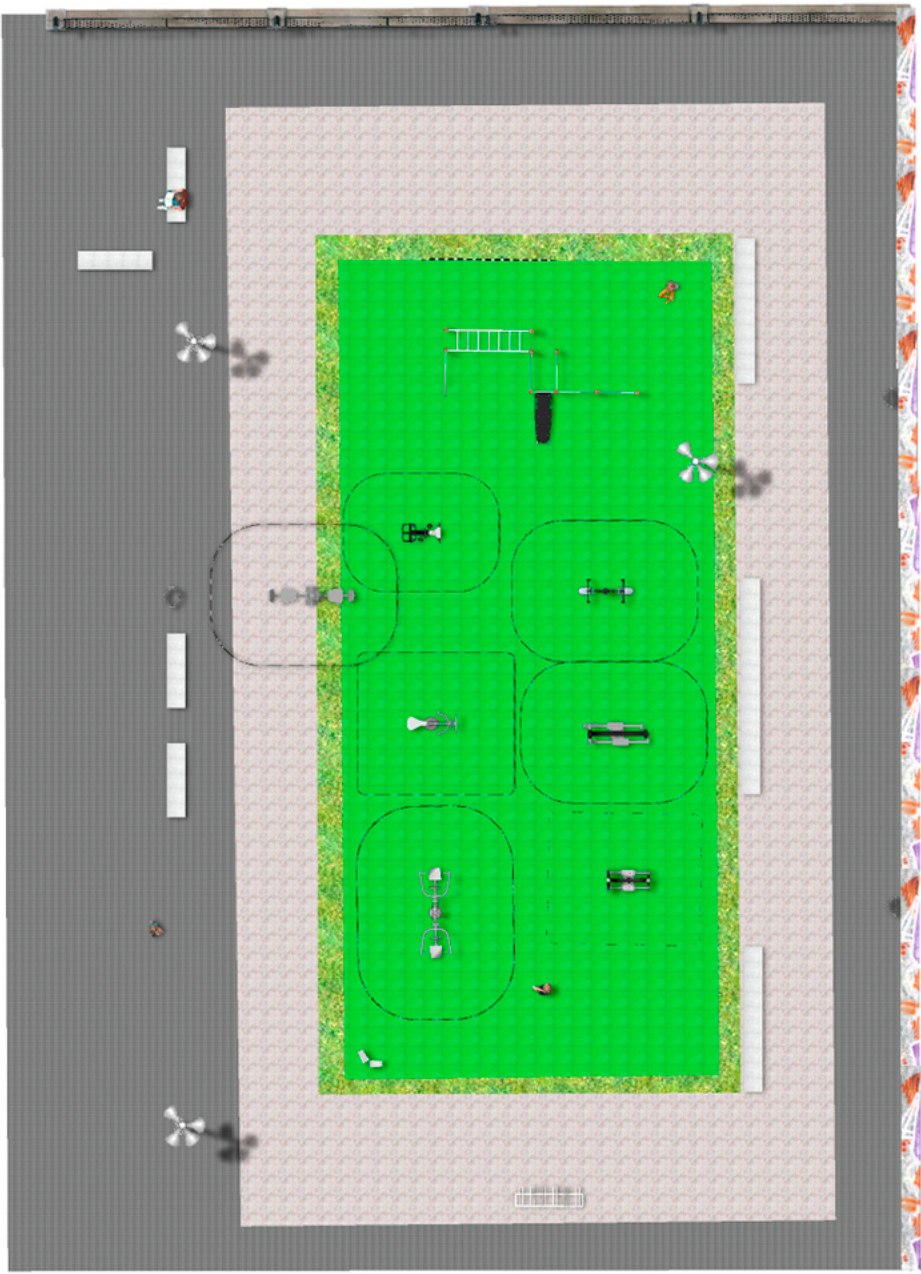

## Project

PROJ-019-2018

Surface: 150 m<sup>2</sup>

Email: [info@benito.com](mailto:info@benito.com)

Telephone: +34 93 852 1000

**BENITO**  
-Playground Equipment

**BENITO**  
-Playground Equipment

**BENITO**  
-Playground Equipment