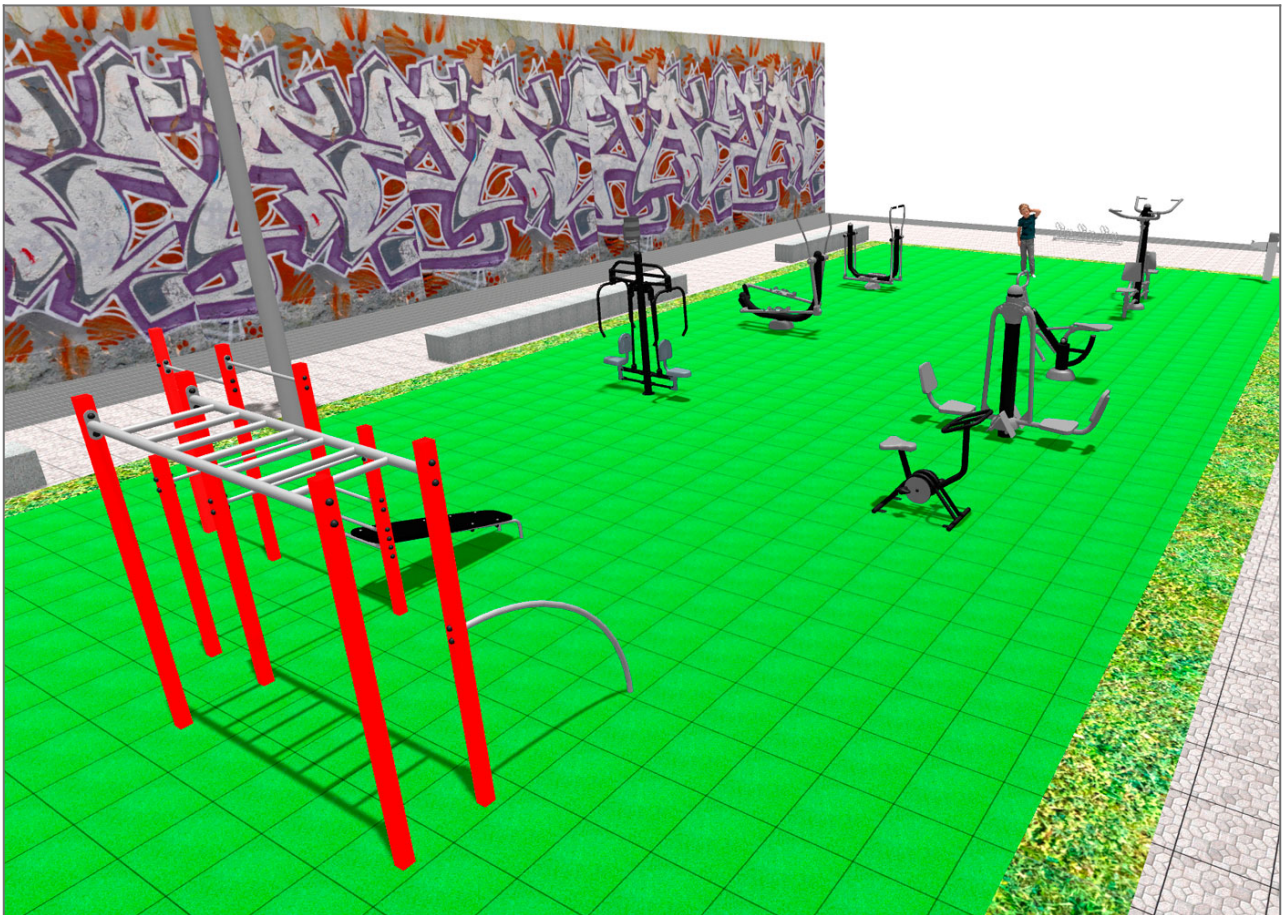

Product	Description
<p>JSA002N</p> <p></p>	<p><b>Extension</b>  The <b>healthy elements manufactured by BENITO</b> enable people to exercise in both public and private spaces, increasing their well-being and quality of life while boosting health and social relations.  - <b>Health functions:</b> improving cardiovascular and respiratory functions, strengthening muscles and enhancing agility, flexibility and coordination of movements.  - <b>Social functions:</b> creating leisure activities, promoting social integration and a more intensive recreational use of public spaces.</p> <p><a href="#">Data Sheet</a> <a href="#">Certificate</a></p>
<p>JSA003N</p> <p></p>	<p><b>Chest Press</b>  <b>BENITO's healthy elements</b> allow older people and adults to practice sports in both public and private spaces, allowing people to increase their well-being and quality of life, promoting health and social relationships.  - <b>Health functions</b>, cardiovascular and respiratory improvement, muscle strengthening, agility, flexibility and coordination of movements.  - <b>Social functions</b>, creation of leisure activities, promoting social integration, and greater recreational use of public spaces.</p> <p><a href="#">Data Sheet</a> <a href="#">Certificate</a></p>
<p>JSA006N</p> <p></p>	<p><b>Climber</b>  <b>BENITO's healthy elements</b> allow older people and adults to practice sports in both public and private spaces, allowing people to increase their well-being and quality of life, promoting health and social relationships.  - <b>Health functions</b>, cardiovascular and respiratory improvement, muscle strengthening, agility, flexibility and coordination of movements.  - <b>Social functions</b>, creation of leisure activities, promoting social integration, and greater recreational use of public spaces.</p> <p><a href="#">Data Sheet</a> <a href="#">Certificate</a></p>
<p>JSA010N</p> <p></p>	<p><b>Pull Down</b>  <b>BENITO's healthy elements</b> allow older people and adults to practice sports in both public and private spaces, allowing people to increase their well-being and quality of life, promoting health and social relationships.  - <b>Health functions</b>, cardiovascular and respiratory improvement, muscle strengthening, agility, flexibility and coordination of movements.  - <b>Social functions</b>, creation of leisure activities, promoting social integration, and greater recreational use of public spaces.</p> <p><a href="#">Data Sheet</a> <a href="#">Certificate</a></p>
<p>JSA014N</p> <p></p>	<p><b>Eliptic</b>  The <b>healthy elements manufactured by BENITO</b> enable people to exercise in both public and private spaces, increasing their well-being and quality of life while boosting health and social relations.  - <b>Health functions:</b> improving cardiovascular and respiratory functions, strengthening muscles and enhancing agility, flexibility and coordination of movements.  - <b>Social functions:</b> creating leisure activities, promoting social integration and a more intensive recreational use of public spaces.</p> <p><a href="#">Data Sheet</a> <a href="#">Certificate</a></p>
<p>JCIR23H</p> <p></p>	<p><b>Workfit Pro L</b>  BENITO designs and manufactures sports and leisure spaces for exercising and enjoying the outdoors without limitations.  Work-fit PRO is a professional product aimed at people who want to perform <b>intensive exercise to strengthen body and mind</b>.  Each of the designed models contains several elements to allow for diverse and complete exercises to develop complete physical fitness.</p> <p><a href="#">Data Sheet</a> <a href="#">Certificate</a></p>