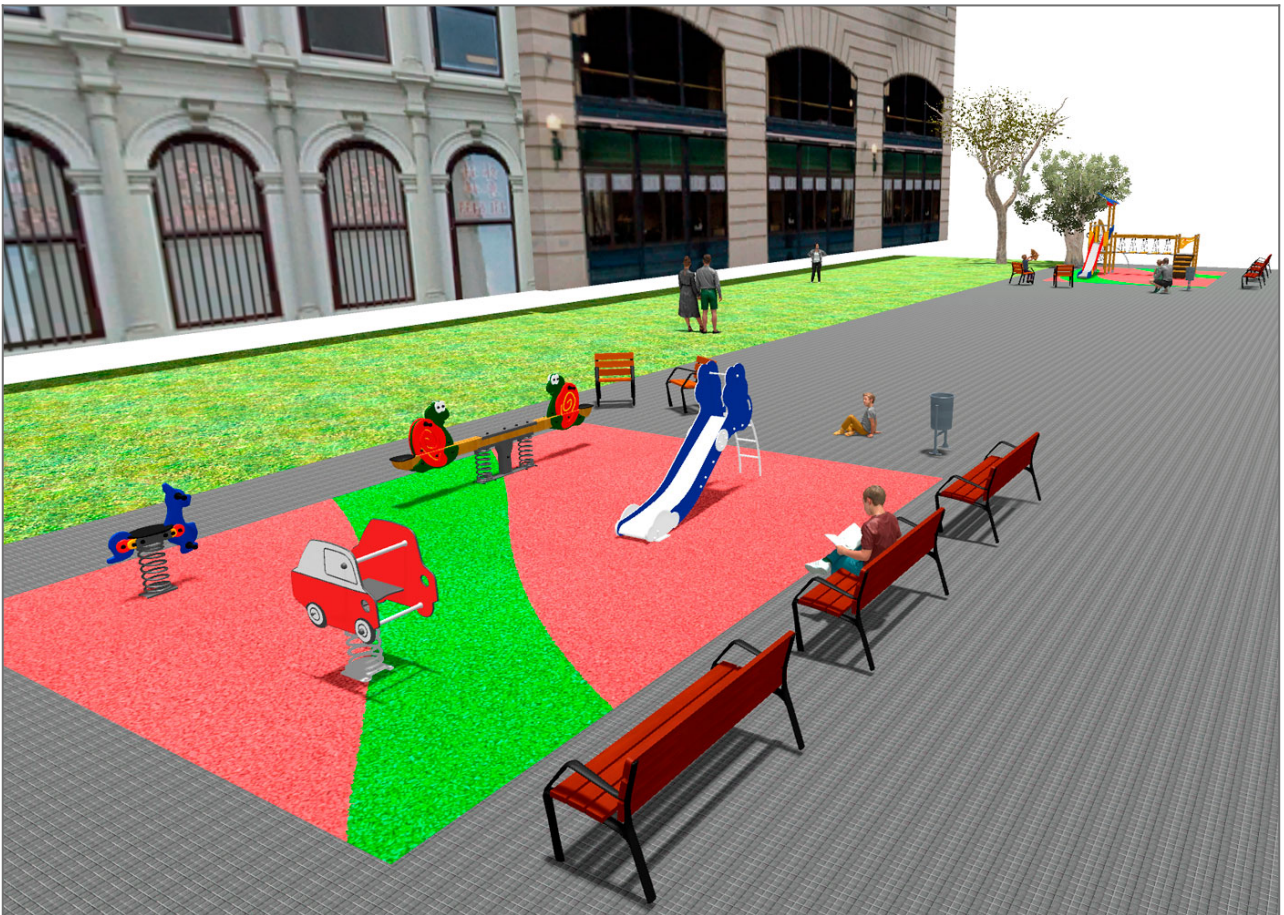

Project

PROJ-027-2018

Surface: 100 m²

Email: info@benito.com

Telephone: +34 93 852 1000

BENITO
-Playground Equipment

BENITO

-Playground Equipment

Product	Description
<p>JK004B</p> 	<p>Klasik 4 If you like wooden elements, the KLASIK collection is made for you. Playability, great challenges and colours for all.</p> <p>Data Sheet Certificate</p>
<p>JFS09</p> 	<p>Piona Fun and educative see-saws for children. Made of resistant materials according to the EN1176 standard.</p> <p>Data Sheet JFS09 Certificate Certificate Conformity</p>
<p>JJMM02</p> 	<p>Coche Designed by Javier Mariscal. Half-artist half-designer, his childlike strokes and Latin aesthetic combine perfectly with this kind of product.</p> <p>Data Sheet JJMM02 Certificate Certificate Conformity</p>
<p>JFS105</p> 	<p>Kangaroo Fun and educative spring swing for children. Made of resistant materials according to the EN1176 standard.</p> <p>Data Sheet Certificate Certificate Conformity</p>
<p>JT01</p> 	<p>Cloud Panels, HDPE: high-density polyethylene characterised by its resistance to chemical abrasives. As a polymer, it is unaffected by corrosion. Due to its light elastic nature, it offers high resistance to impact, making it very difficult to break.</p> <p>Data Sheet Certificate Certificate Conformity</p>