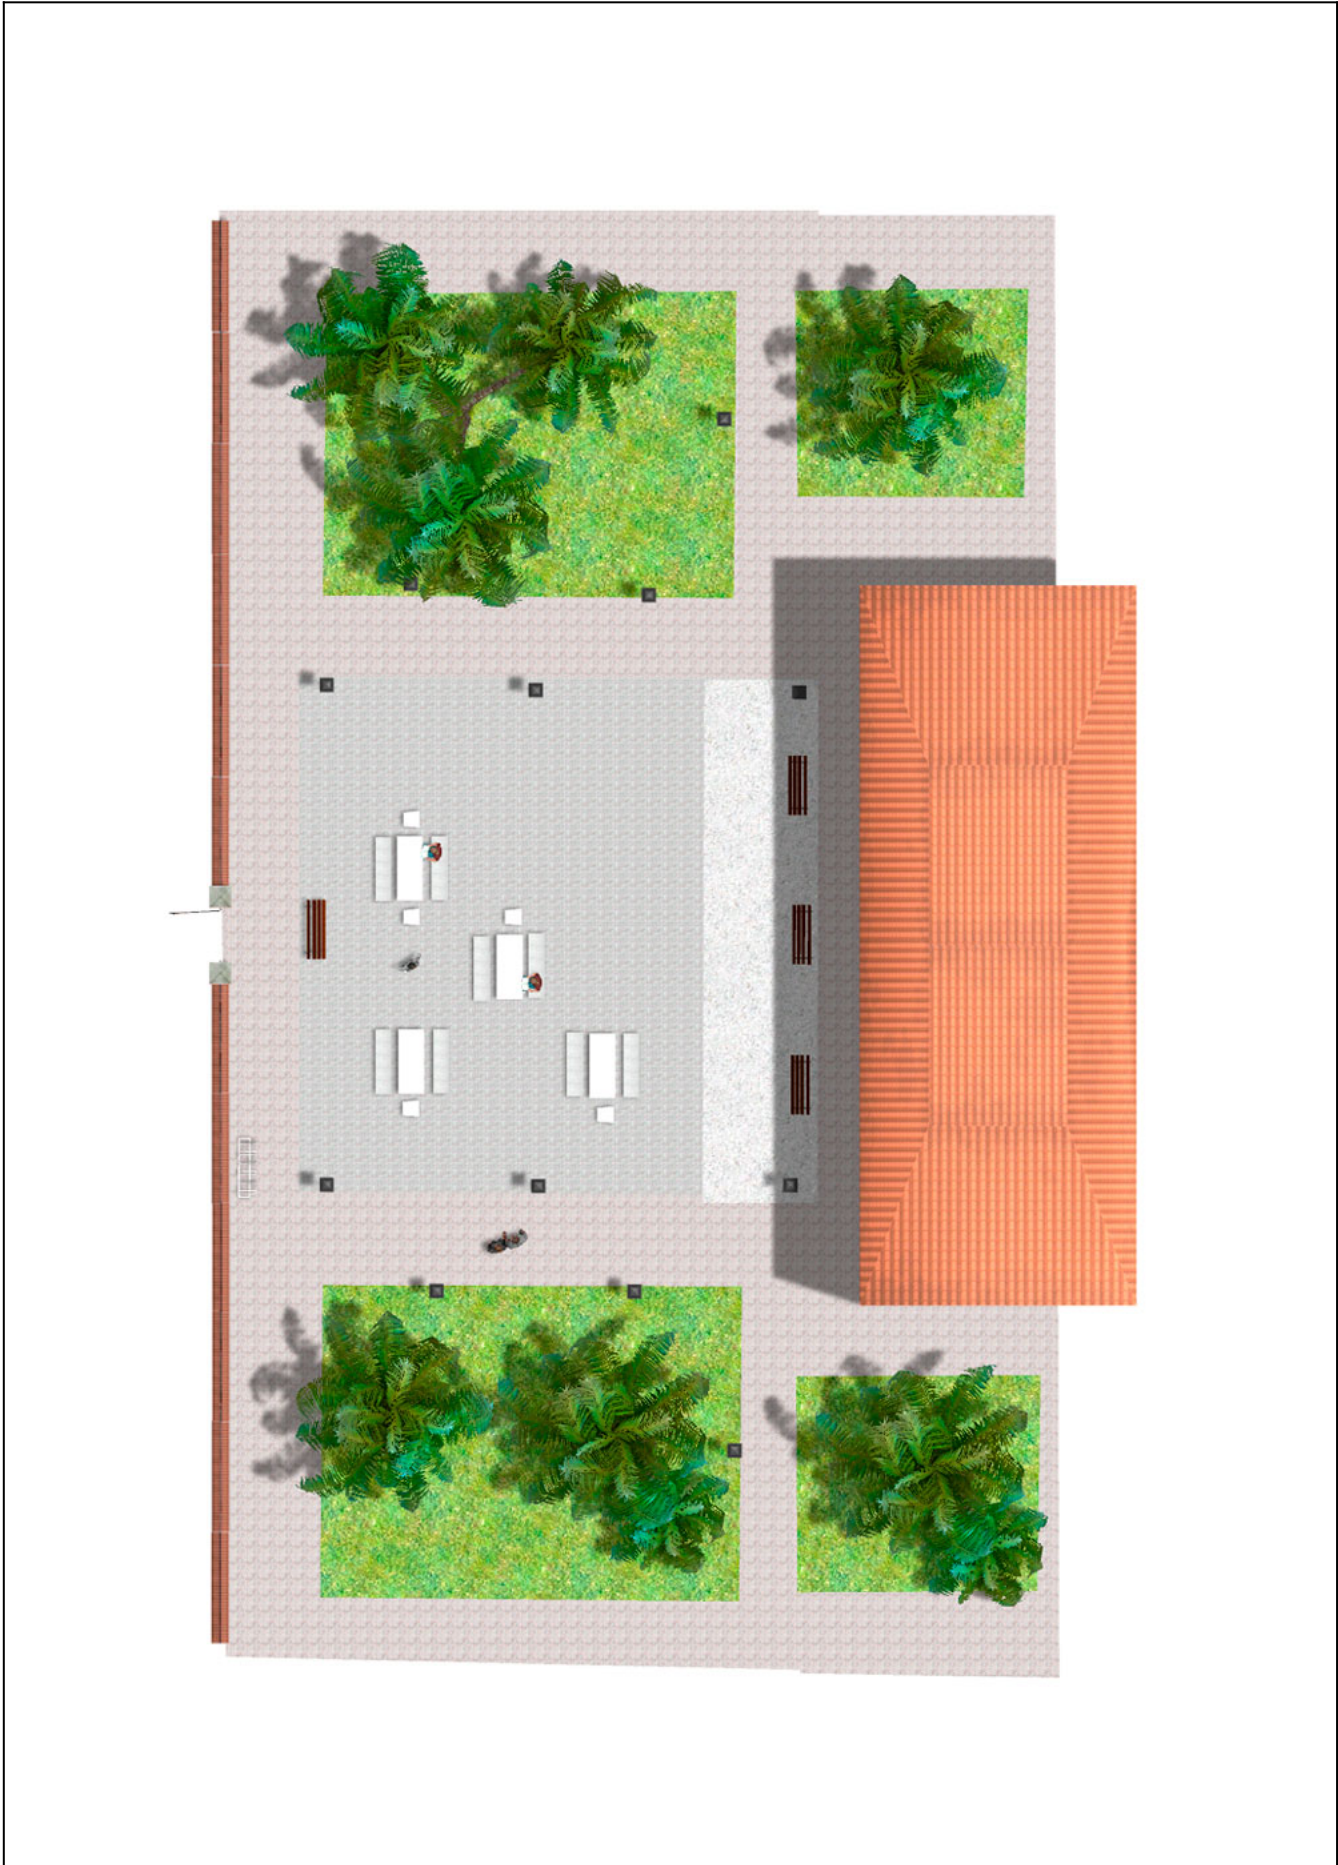

BENITO

-Street Lighting

Project

PROJ-030-2021

Surface: 195 m²

Email: info@benito.com

Telephone: +34 93 852 1000

BENITO

-Street Lighting

BENITO

-Street Lighting

BENITO

-Street Lighting

Product	Description
<p data-bbox="172 159 272 185">UM372M</p> 	<p data-bbox="368 159 1490 248">Kube KUBE designer Table , total dimensions (length x width x height) 2000 x 800 x 800 mm, made of smooth, granite-gray precast concrete. It rests on a prepared surface under its own weight.</p> <p data-bbox="368 275 595 302">Data Sheet UM372M</p>
<p data-bbox="180 427 264 454">UM372</p> 	<p data-bbox="368 427 1485 544">Kube KUBE designer Bench , total dimensions (length x height x depth) 2000 x 450 x 500 mm, made of rough, granite-gray precast concrete. It can be placed individually or in groups. It rests on a prepared surface under its own weight.</p> <p data-bbox="368 571 576 598">Data Sheet UM372</p>
<p data-bbox="172 696 272 723">UM372S</p> 	<p data-bbox="368 696 1474 813">Kube KUBE designer Bench , total dimensions (length x height x depth) 500 x 450 x 500 mm, made of rough, granite-gray precast concrete. It can be placed individually or in groups. It rests on a prepared surface under its own weight.</p> <p data-bbox="368 840 592 866">Data Sheet UM372S</p>