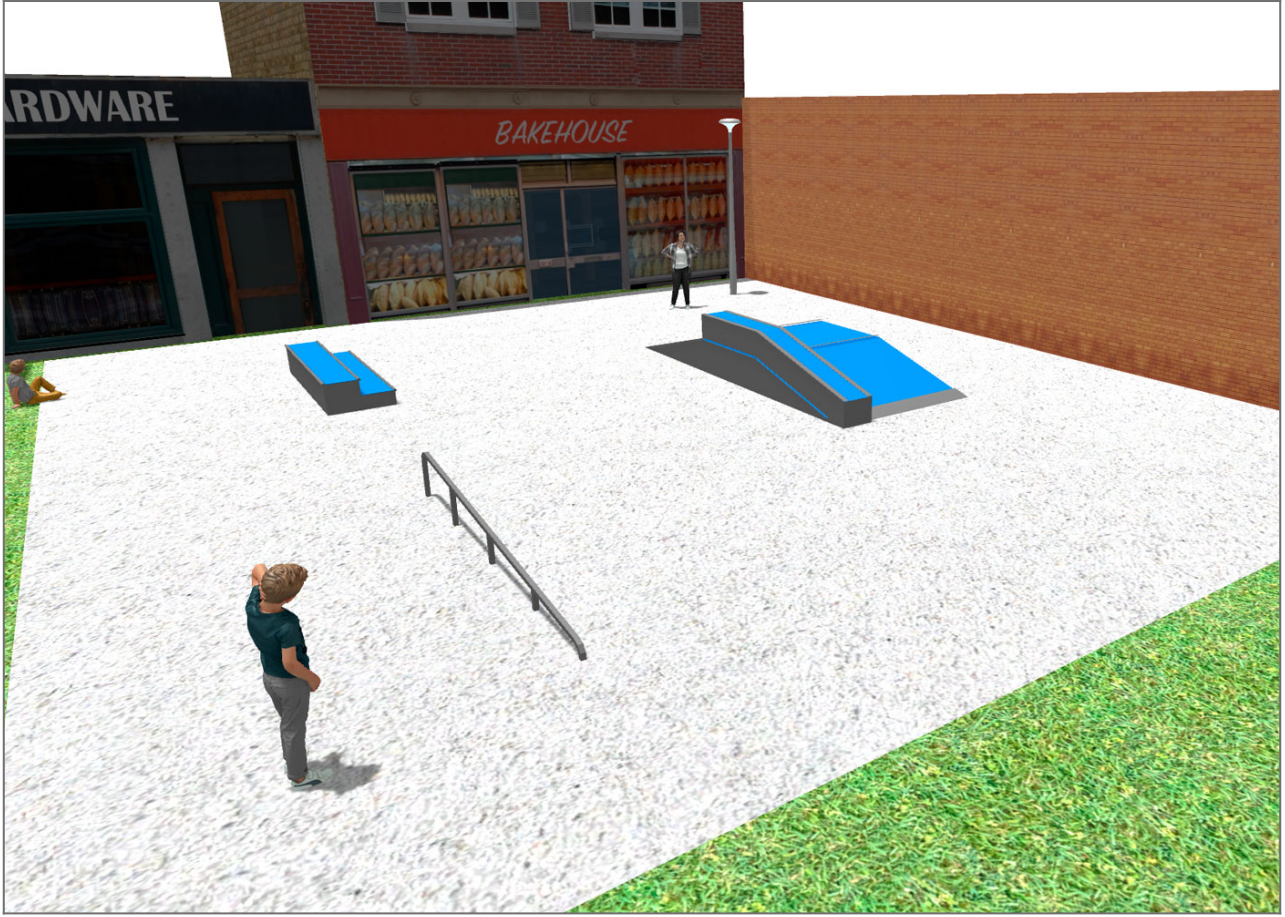

## Project

PROJ-047-2018

Surface: 250 m<sup>2</sup>

Email: [info@benito.com](mailto:info@benito.com)

Telephone: +34 93 852 1000

**BENITO**  
-Playground Equipment

**BENITO**  
-Playground Equipment

**BENITO**  
-Playground Equipment

Product	Description
<p data-bbox="140 159 300 185">JSK9025-KBS</p> 	<p data-bbox="363 159 624 185"><b>One side Curb Box 60</b></p> <p data-bbox="363 190 1497 302">The Skates elements are of modular construction that allows with the minimum effort the ability to modify the situation of the modules according to the criteria of each group of skaters. with minimum maintenance and 100% resistant to UVA rays, ice and impacts. Great adherence to the ground. The surface is not heated. Based on modular construction.</p> <p data-bbox="363 331 627 358"><a href="#">Data Sheet</a> <a href="#">Certificate</a></p>
<p data-bbox="156 427 284 454">JSK1052-K</p> 	<p data-bbox="363 427 480 454"><b>Trick Box</b></p> <p data-bbox="363 459 1497 571">The Skates elements are of modular construction that allows with the minimum effort the ability to modify the situation of the modules according to the criteria of each group of skaters. with minimum maintenance and 100% resistant to UVA rays, ice and impacts. Great adherence to the ground. The surface is not heated. Based on modular construction.</p> <p data-bbox="363 600 627 627"><a href="#">Data Sheet</a> <a href="#">Certificate</a></p>
<p data-bbox="156 696 284 723">JSK1048-C</p> 	<p data-bbox="363 696 440 723"><b>Rail C</b></p> <p data-bbox="363 728 1497 840">The Skates elements are of modular construction that allows with the minimum effort the ability to modify the situation of the modules according to the criteria of each group of skaters. with minimum maintenance and 100% resistant to UVA rays, ice and impacts. Great adherence to the ground. The surface is not heated. Based on modular construction.</p> <p data-bbox="363 869 627 896"><a href="#">Data Sheet</a> <a href="#">Certificate</a></p>