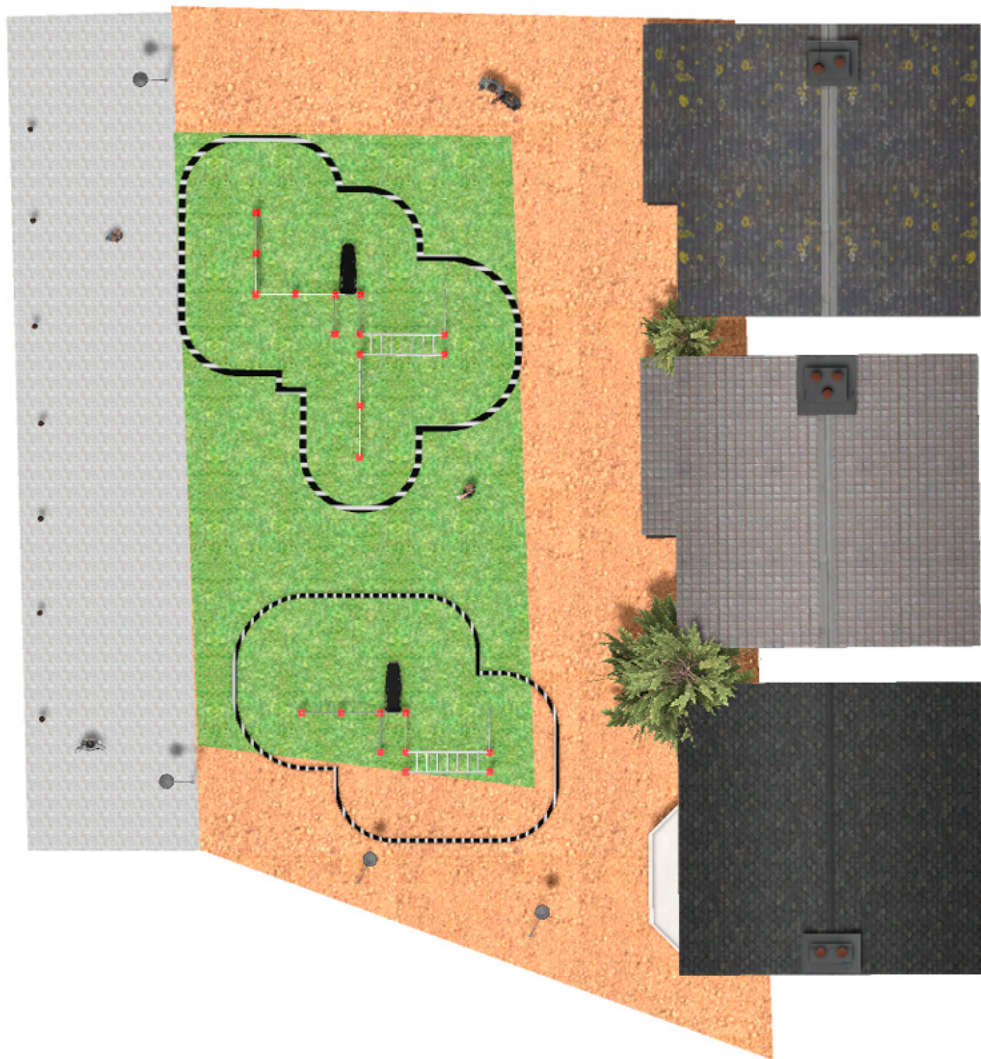

BENITO

-Playground Equipment

Project

PROJ-054-2018

Surface: 160 m²

Email: info@benito.com

Telephone: +34 93 852 1000

BENITO
-Playground Equipment

BENITO
-Playground Equipment

BENITO
-Playground Equipment

Product	Description
JCIR21H 	<p>Workfit Pro XXL BENITO designs and manufactures sports and leisure areas for exercising and enjoying the outdoors. Work-fit PRO is a professional product intended for people who want to do intensive exercise to strengthen their mind and body. Each model includes several elements to do different comprehensive exercises thus developing a good physical condition.</p> <p>Data Sheet Certificate</p>
JCIR23H 	<p>Workfit Pro L BENITO designs and manufactures sports and leisure spaces for exercising and enjoying the outdoors without limitations. Work-fit PRO is a professional product aimed at people who want to perform intensive exercise to strengthen body and mind. Each of the designed models contains several elements to allow for diverse and complete exercises to develop complete physical fitness.</p> <p>Data Sheet Certificate</p>