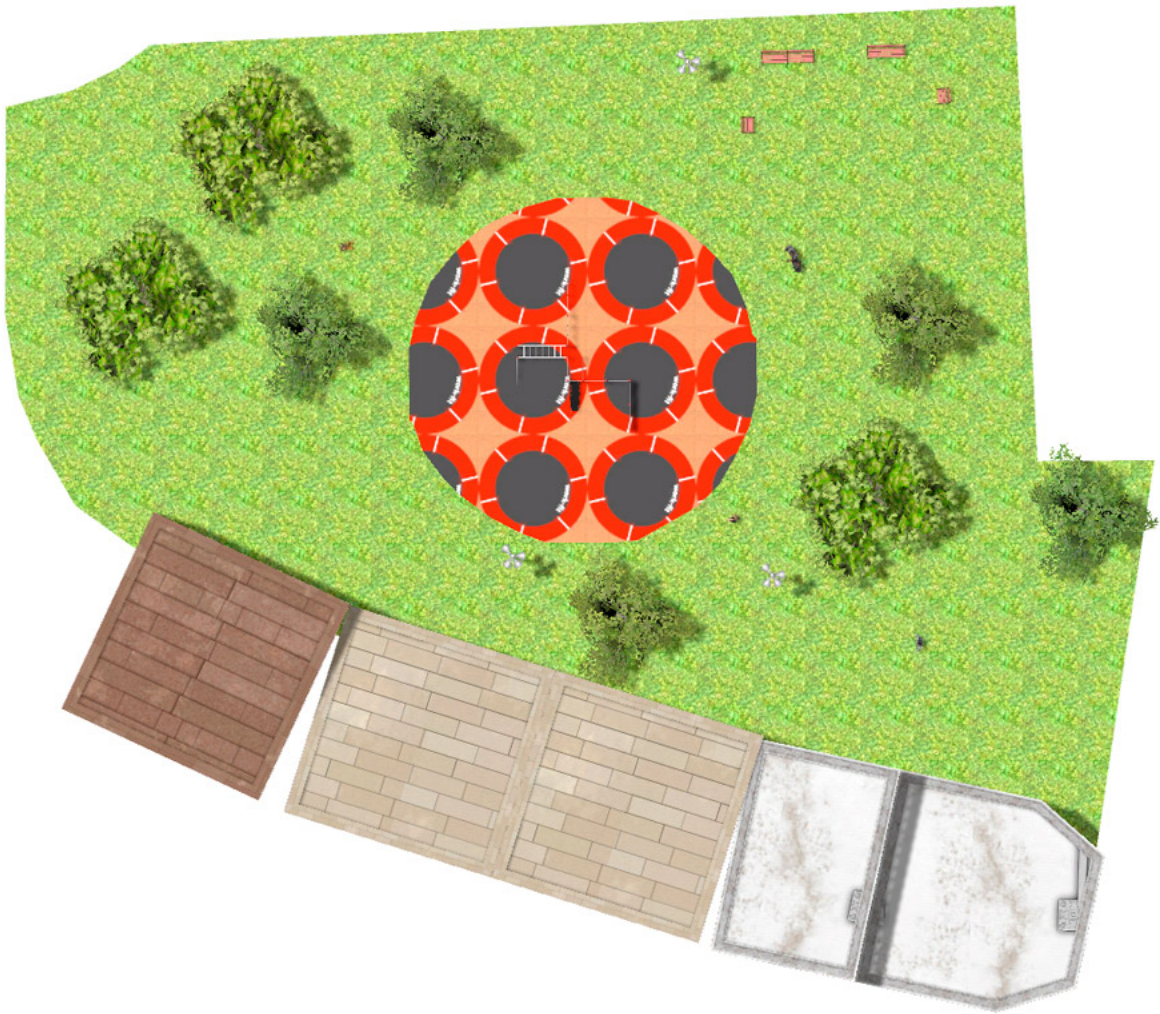

BENITO

-Playground Equipment

Project

PROJ-062-2018

Surface: 255 m²

Email: info@benito.com

Telephone: +34 93 852 1000

BENITO
-Playground Equipment

BENITO
-Playground Equipment

BENITO
-Playground Equipment

Product	Description
<p data-bbox="172 159 272 185">JCIR21H</p> 	<p data-bbox="368 159 555 185">Workfit Pro XXL</p> <p data-bbox="368 190 1453 275">BENITO designs and manufactures sports and leisure areas for exercising and enjoying the outdoors. Work-fit PRO is a professional product intended for people who want to do intensive exercise to strengthen their mind and body.</p> <p data-bbox="368 280 1469 331">Each model includes several elements to do different comprehensive exercises thus developing a good physical condition.</p> <p data-bbox="368 360 627 387">Data Sheet Certificate</p>