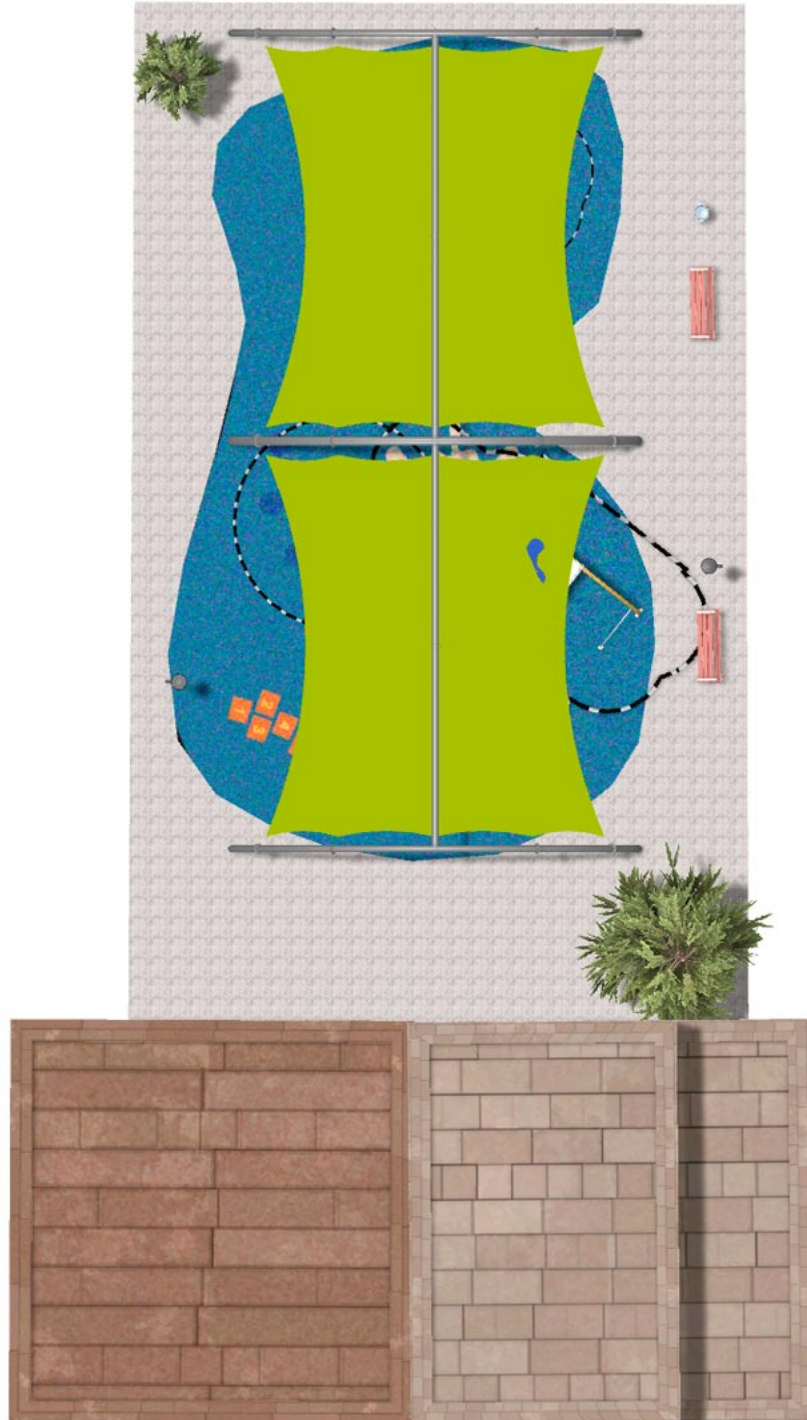

## Project

PROJ-167-2021

Surface: 190 m<sup>2</sup>

Email: [info@benito.com](mailto:info@benito.com)

Telephone: +34 93 852 1000

**BENITO**  
-Playground Equipment

**BENITO**  
-Playground Equipment

**BENITO**  
-Playground Equipment

Product	Description
<p data-bbox="177 159 264 185">JK004B</p> 	<p data-bbox="368 159 459 185"><b>Klasik 4</b></p> <p data-bbox="368 188 1445 244">If you like wooden elements, the KLASIK collection is made for you. Playability, great challenges and colours for all.</p> <p data-bbox="368 275 627 302"><a href="#">Data Sheet</a> <a href="#">Certificate</a></p>
<p data-bbox="181 427 260 454">JFS08</p> 	<p data-bbox="368 427 424 454"><b>Maia</b></p> <p data-bbox="368 456 1410 512">Fun and educative spring swing for children. Made of resistant materials according to the EN1176 standard.</p> <p data-bbox="368 544 884 571"><a href="#">Data Sheet</a> <a href="#">Certificate</a> <a href="#">Certificate Conformity</a></p>
<p data-bbox="181 696 260 723">JC06B</p> 	<p data-bbox="368 696 456 723"><b>Cosmic</b></p> <p data-bbox="368 725 1509 752"><b>Structure, Metal:</b> galvanised and powder-coated steel resistant to corrosion. Colours: RAL6018, RAL1028</p> <p data-bbox="368 784 703 810"><a href="#">Data Sheet JC06B</a> <a href="#">Certificate</a></p>
<p data-bbox="172 965 269 992">JCA01D</p> 	<p data-bbox="368 965 419 992"><b>Wiki</b></p> <p data-bbox="368 994 1509 1050">To hide, gather, play... A little house with windows and tables is always a good option so that the little ones can have fun.</p> <p data-bbox="368 1081 627 1108"><a href="#">Data Sheet</a> <a href="#">Certificate</a></p>