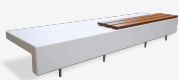

El Vellón is reborn in style thanks to the ELA MAD benches of white concrete and Petrus fountains, merging functionality and elegance to beautify the city.

Madrid (Spain)

Roma (Italia)

Bizkaia (España)

Manlleu (Spanien)

El Vellón is reborn in style thanks to the ELA MAD benches of white concrete and Petrus fountains, merging functionality and elegance to beautify the city.

Ela Mad
UM371LM

Ela Plus
UM371LP

Petrus
UM565

V. | Die ständige Verbesserung unserer Produkte kann zur Änderung einiger technischer Eigenschaften führen