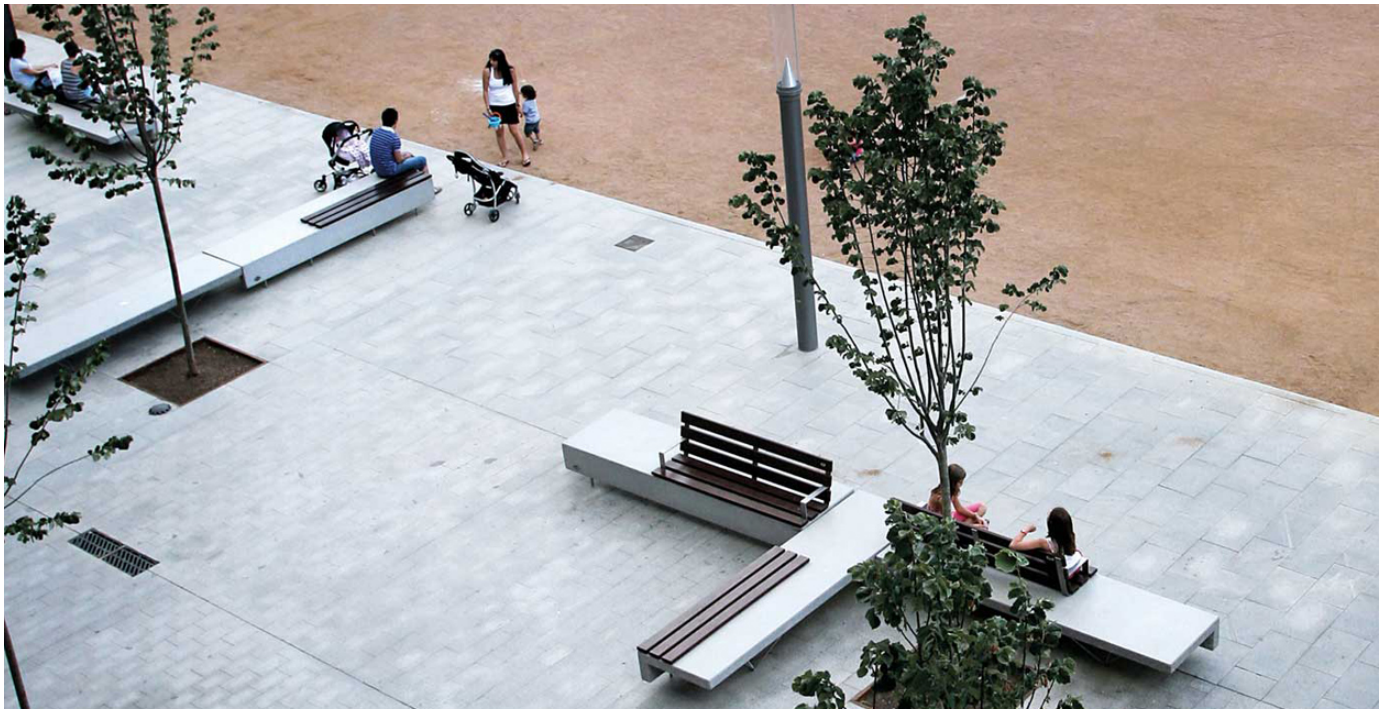

Die ständige Verbesserung unserer Produkte kann zur Änderung einiger technischer Eigenschaften führen