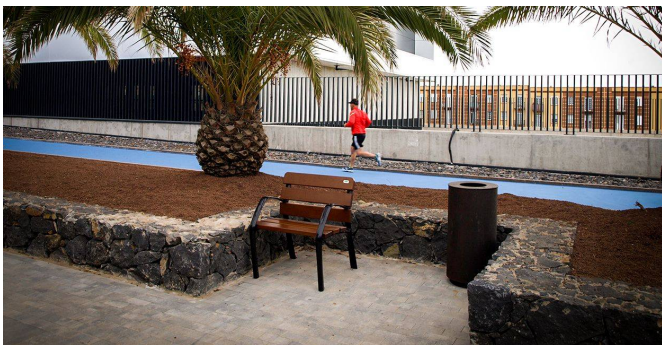

Die ständige Verbesserung unserer Produkte kann zur Änderung einiger technischer Eigenschaften führen