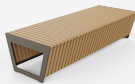

BENITO

–Stadtmobiliar

Alicante (Spain)

The Elche bus interchange incorporates Riga benches from the Benito DESIGN+ collection, modular pieces with versatile design that allow the creation of linear, curved, or fully circular configurations.