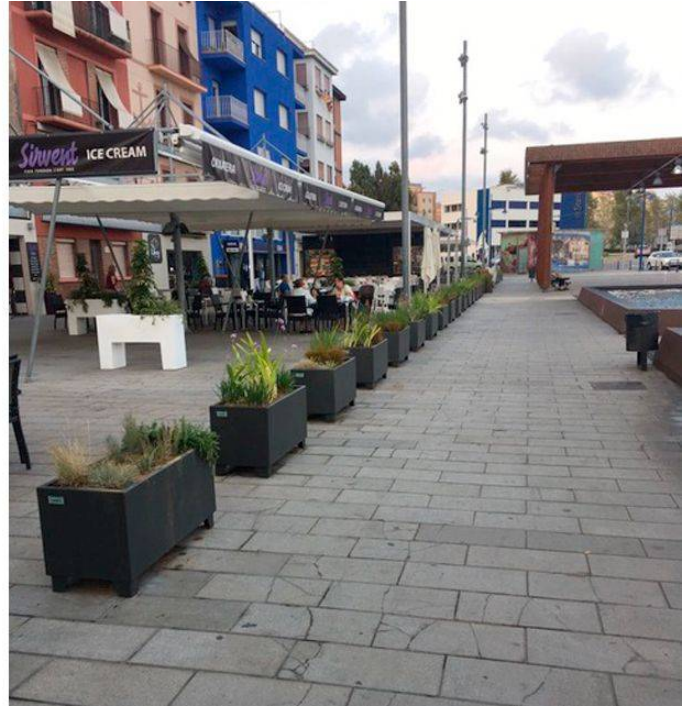

The constant improvement and evolution of our products may result in some modifications of the technical specifications and characteristics of the products without prior notice.