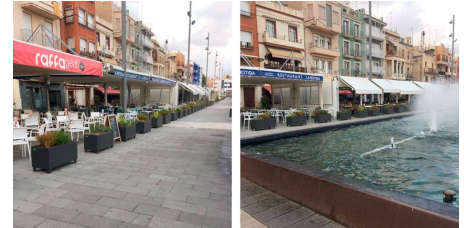

The municipality chose BENITO to design its playground. An area with a natural touch thanks to the predominance of wood.

Rubí (Spain)

Finland has opted for one of our classic products: the Barcino bench, made with wooden boards and cast iron legs.

Finland

BENITO installed Rectangular flower planters and Barcino benches in the city of Tarragona. Two timeless products thanks to their design.

Tarragona (Spain)

The municipality chose BENITO to design its playground. An area with a natural touch thanks to the predominance of wood.

MADERA 1 Nest
JL1500010

Barcino
UM3031

Klasik 5
JK005B

METAL 1 Plano 1 Cuna
JL1011000

METAL 2 Flat
JL1020000

Piona
JFS09

The municipality of Rubí, located between Terrassa and Sant Cugat del Vallès, has created a new playground area.

The City Council opted for the **Klasik 5 modular set** with two slides united by a bridge, the **Piona double seesaw** and several swings among which we can find one with a **Nest inclusive seat**.

Barcino benches were also installed for adults to take a break while children are playing.