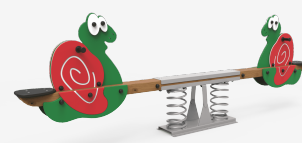

The municipality chose BENITO to design its playground. An area with a natural touch thanks to the predominance of wood.

Rubí (Spain)

Finland has opted for one of our classic products: the Barcino bench, made with wooden boards and cast iron legs.

MADERA 1 Nest
JL1500010

Barcino
UM3031

Klasik 5
JK005B

METAL 1 Plano 1 Cuna
JL1011000

METAL 2 Flat
JL1020000

Piona
JFS09

The municipality of Rubí, located between Terrassa and Sant Cugat del Vallès, has created a new playground area.

The City Council opted for the **Klasik 5 modular set** with two slides united by a bridge, the **Piona double seesaw** and several swings among which we can find one with a **Nest inclusive seat**.

Barcino benches were also installed for adults to take a break while children are playing.

The constant improvement and evolution of our products may result in some modifications of the technical specifications and characteristics of the products without prior notice.

Finland has opted for one of our classic products: the Barcino bench, made with wooden boards and cast iron legs.