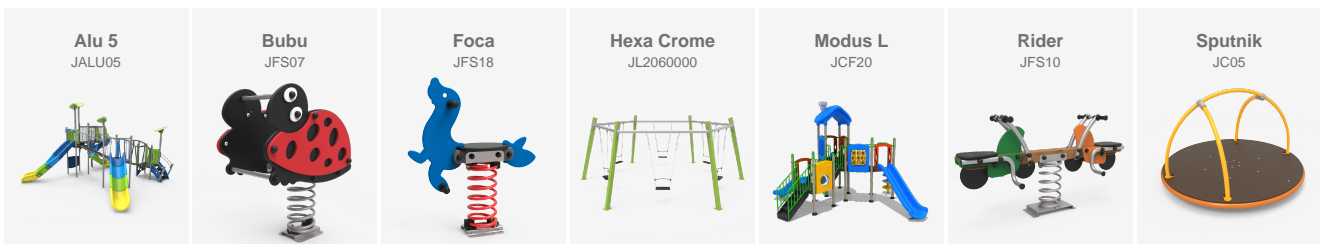

One of the country's biggest construction firms called on BENITO to purchase a multifunction playground area for one of Mumbai's most popular and luxurious residential areas.

---

**Mumbai (India)**

One of the country's biggest construction firms called on BENITO to purchase a multifunction playground area for one of Mumbai's most popular and luxurious residential areas.

One of the most important construction forms has decided to instal **playground equipment** in Malad, one of Mumbai's main residential and commercial areas. Among the chosen elements, there are several **Alu modular sets**, animal-shaped **spring swings and seesaws**, **swings** and a **Cosmic carousel**.