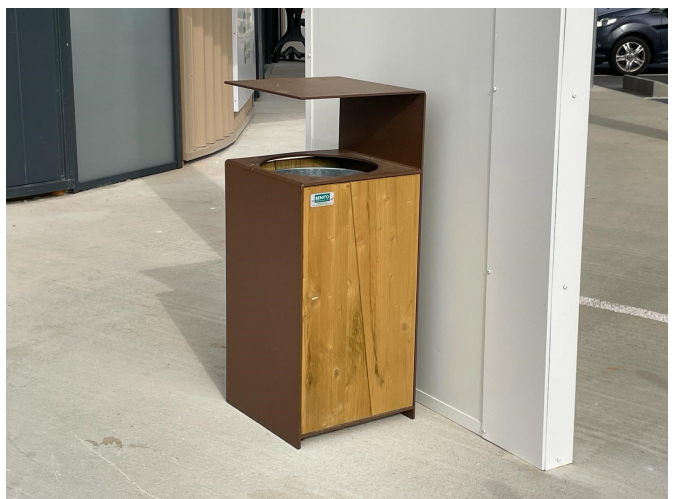

V. | The constant improvement and evolution of our products may result in some modifications of the technical specifications and characteristics of the products without prior notice.