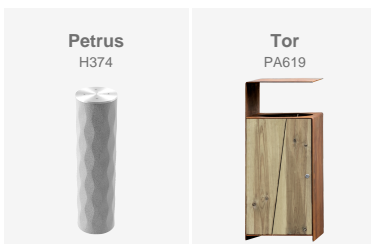

Installation of a concrete Petrus bollard in front of a pharmacy in the city of Salses le Chateau, France, along with a Tor trash can made of wood and corten steel.

Occitanie (France)

BENITO

-Site Furnishing

Occitanie (France)

Installation of a concrete Petrus bollard in front of a pharmacy in the city of Salses le Chateau, France, along with a Tor trash can made of wood and corten steel.

In Salses le Chateau, France, the Petrus bollard has been installed at the entrance of a pharmacy for security purposes. This bollard is made of prefabricated reinforced concrete with a fine striped finish and is designed to permanently prevent vehicle access, thus ensuring the safety of the area.

Its top finish, crowned with a brushed stainless steel plate, adds a touch of elegance and durability to the structure. Additionally, this bollard offers an optional feature that distinguishes it even further: a LED light crown. With its red/green LED crown, this traffic light function ensures maximum visibility at any time of day or night.

Next to the bollard is the Tor litter bin, made of wood and corten steel, which perfectly complements the style and elegance of the surroundings. This litter bin not only serves a practical function by providing a place to dispose of waste in an orderly manner but also adds a design element that harmonizes with the overall aesthetic of the location.