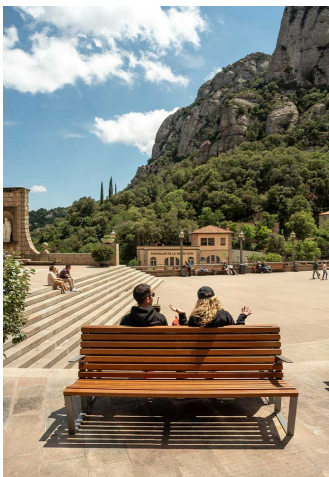

## Montserrat Abbey (Spain)

In the square of the Abadía de Montserrat, Barcelona, Leman benches have been installed so that tourists can rest during their visit, thereby improving comfort and visitor experience.

Leman  
UM397E

In the square of the Abadía de Montserrat, Barcelona, **Leman benches** from Benito Urban's new DESIGN+ collection have been installed. These benches not only enhance the tourists' experience during their visit by providing a comfortable place to rest and enjoy the historical and natural surroundings of Montserrat, but they also stand out for their neutral and adaptable aesthetics. Their ergonomic design and resilient materials perfectly complement the plaza's environment, making them ideal for any urban project. This initiative reflects Benito Urban's commitment to improving accessibility and the tourist experience in Montserrat, promoting a welcoming and functional environment for all visitors to this iconic site in Barcelona.