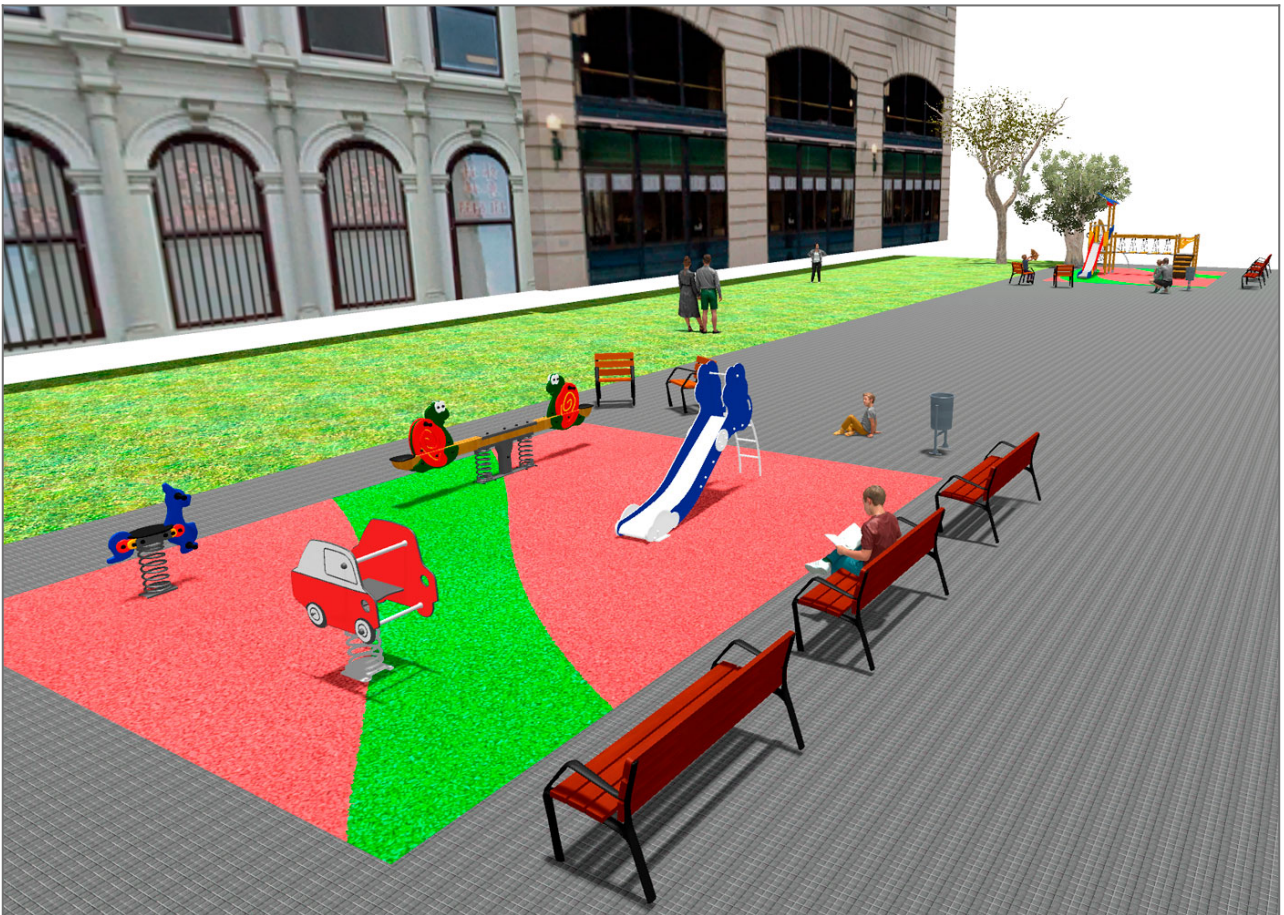

## Project

PROJ-027-2018

Surface: 100 m<sup>2</sup>

Email: [info@benito.com](mailto:info@benito.com)

Telephone: +34 93 852 1000

**BENITO**  
-Playground Equipment

# BENITO

-Playground Equipment

Product	Description
<p>JK004B</p> 	<p><b>Klasik 4</b> If you like wooden elements, the KLASIK collection is made for you. Playability, great challenges and colours for all.</p> <p><a href="#">Data Sheet</a> <a href="#">Certificate</a></p>
<p>JFS09</p> 	<p><b>Piona</b> Fun and educative see-saws for children. Made of resistant materials according to the EN1176 standard.</p> <p><a href="#">Data Sheet JFS09</a> <a href="#">Certificate</a> <a href="#">Certificate Conformity</a></p>
<p>JJMM02</p> 	<p><b>Coche</b> Designed by <b>Javier Mariscal</b>. Half-artist half-designer, his childlike strokes and Latin aesthetic combine perfectly with this kind of product.</p> <p><a href="#">Data Sheet JJMM02</a> <a href="#">Certificate</a> <a href="#">Certificate Conformity</a></p>
<p>JFS105</p> 	<p><b>Kangaroo</b> Fun and educative spring swing for children. Made of resistant materials according to the EN1176 standard.</p> <p><a href="#">Data Sheet</a> <a href="#">Certificate</a> <a href="#">Certificate Conformity</a></p>
<p>JT01</p> 	<p><b>Cloud</b> <b>Panels, HDPE:</b> high-density polyethylene characterised by its resistance to chemical abrasives. As a polymer, it is unaffected by corrosion. Due to its light elastic nature, it offers high resistance to impact, making it very difficult to break.</p> <p><a href="#">Data Sheet</a> <a href="#">Certificate</a> <a href="#">Certificate Conformity</a></p>