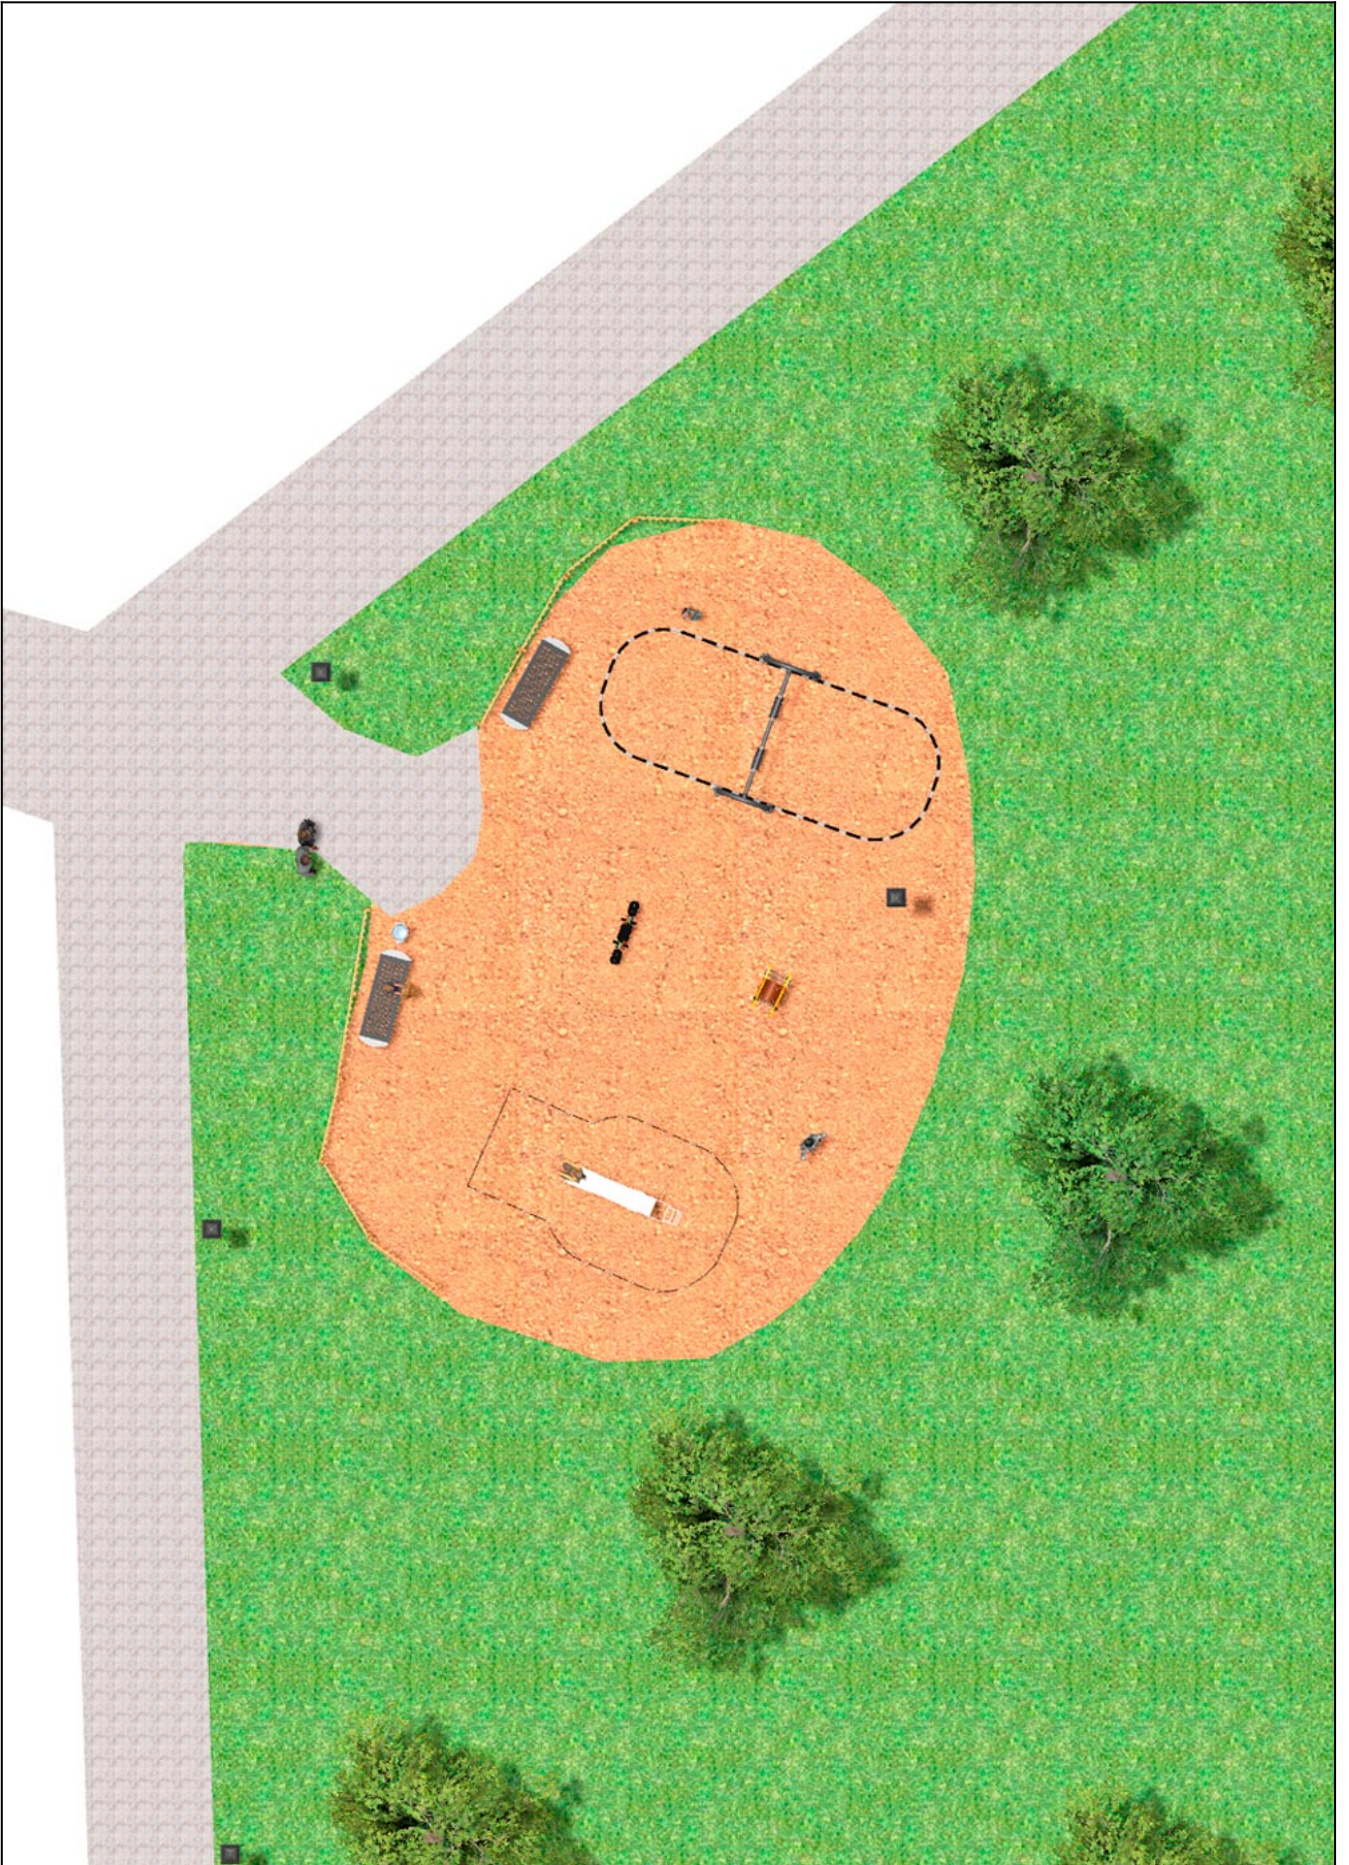

BENITO

-Playground Equipment

Project

PROJ-034-2018

Surface: 225 m²

Email: info@benito.com

Telephone: +34 93 852 1000

BENITO
-Playground Equipment

BENITO

-Playground Equipment

BENITO
-Playground Equipment

Product	Description
<p>JT01</p> 	<p>Cloud Panels, HDPE: high-density polyethylene characterised by its resistance to chemical abrasives. As a polymer, it is unaffected by corrosion. Due to its light elastic nature, it offers high resistance to impact, making it very difficult to break.</p> <p>Data Sheet Certificate Certificate Conformity</p>
<p>JKSP20000</p> 	<p>Curvo Swings for children made of different materials such as wood and steel. Resistant to abrasion, corrosion and bad weather conditions.</p> <p>Data Sheet JKSP20000 Certificate Certificate Conformity</p>
<p>JFS08</p> 	<p>Maia Fun and educative spring swing for children. Made of resistant materials according to the EN1176 standard.</p> <p>Data Sheet Certificate Certificate Conformity</p>
<p>JFS02</p> 	<p>Snoo Panels, HDPE: High-density polyethylene characterized by its resistance to chemical abrasives and unaffected by corrosion as it is a polymer. Due to its light, elastic nature, it offers high resistance to impact, making it very difficult to break.</p> <p>Data Sheet Certificate Certificate Conformity</p>