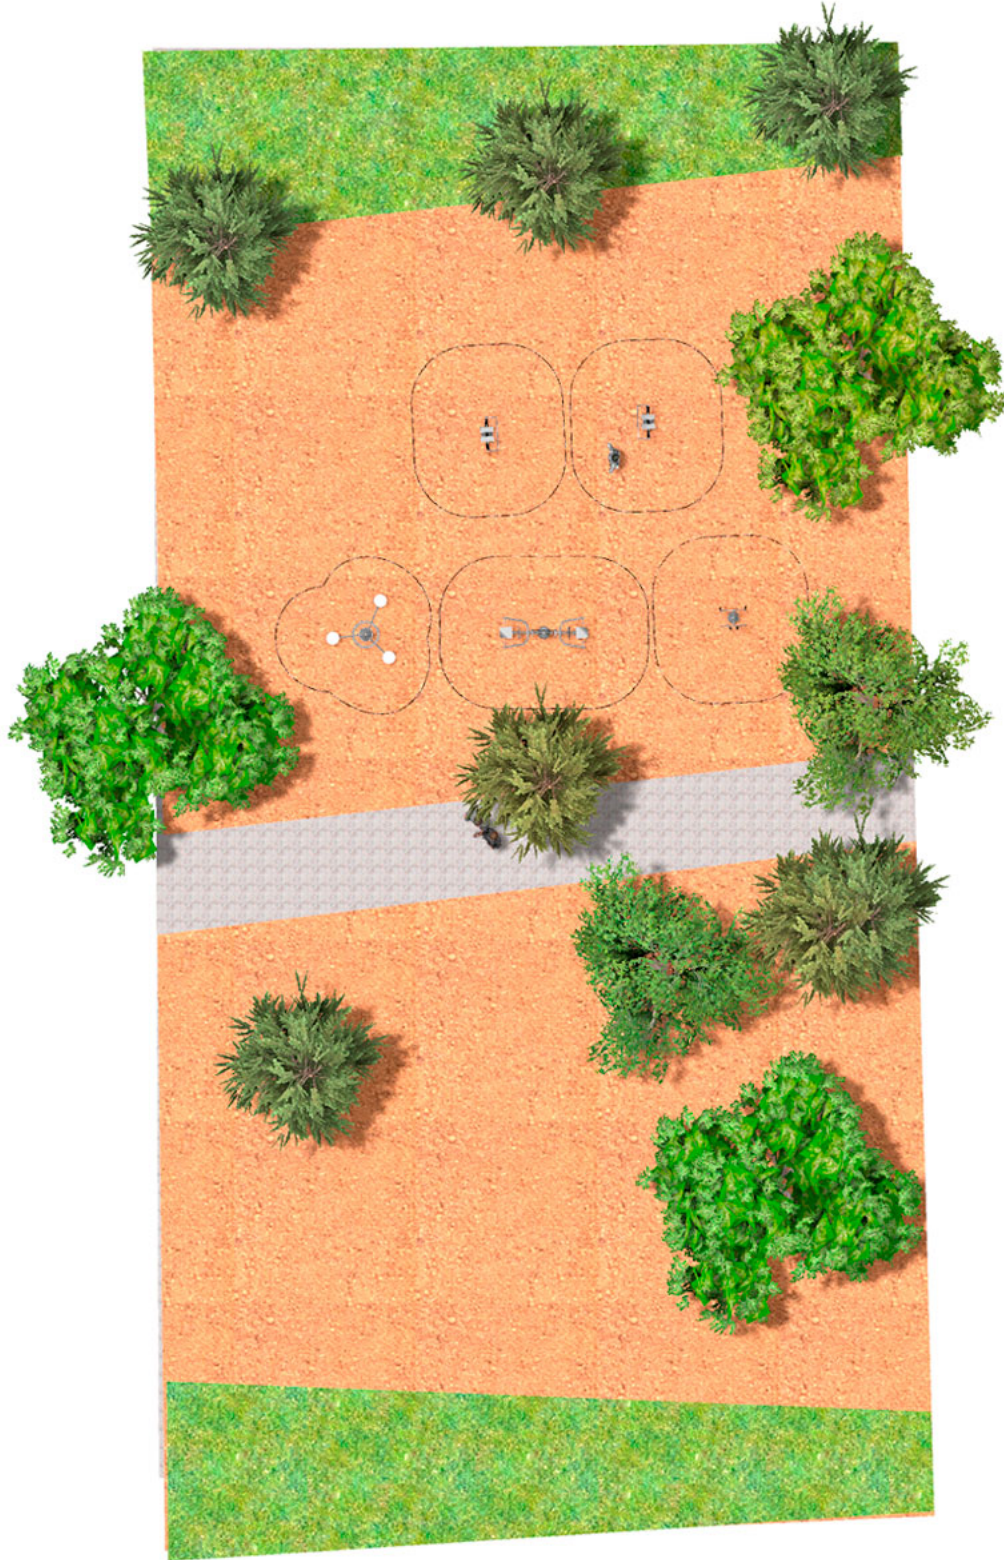

BENITO

–Playground Equipment

Project

PROJ-034-2021

Surface: 385 m²

Email: info@benito.com

Telephone: +34 93 852 1000

BENITO
-Playground Equipment