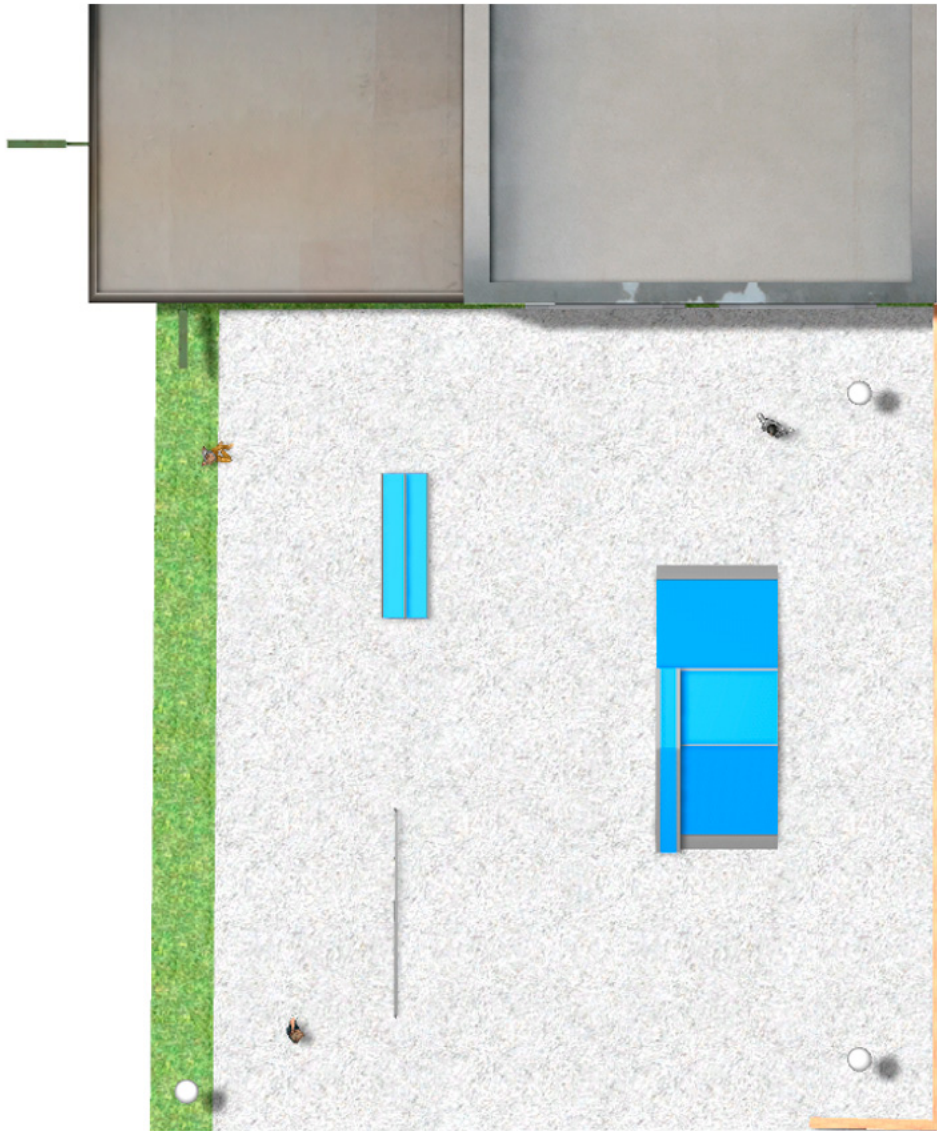

BENITO

-Playground Equipment

Project

PROJ-047-2018

Surface: 250 m²

Email: info@benito.com

Telephone: +34 93 852 1000

BENITO
-Playground Equipment

BENITO
-Playground Equipment

BENITO
-Playground Equipment

Product	Description
<p data-bbox="140 159 300 185">JSK9025-KBS</p> 	<p data-bbox="363 159 624 185">One side Curb Box 60</p> <p data-bbox="363 190 1497 302">The Skates elements are of modular construction that allows with the minimum effort the ability to modify the situation of the modules according to the criteria of each group of skaters. with minimum maintenance and 100% resistant to UVA rays, ice and impacts. Great adherence to the ground. The surface is not heated. Based on modular construction.</p> <p data-bbox="363 331 627 358">Data Sheet Certificate</p>
<p data-bbox="156 427 284 454">JSK1052-K</p> 	<p data-bbox="363 427 480 454">Trick Box</p> <p data-bbox="363 459 1497 571">The Skates elements are of modular construction that allows with the minimum effort the ability to modify the situation of the modules according to the criteria of each group of skaters. with minimum maintenance and 100% resistant to UVA rays, ice and impacts. Great adherence to the ground. The surface is not heated. Based on modular construction.</p> <p data-bbox="363 600 627 627">Data Sheet Certificate</p>
<p data-bbox="156 696 284 723">JSK1048-C</p> 	<p data-bbox="363 696 440 723">Rail C</p> <p data-bbox="363 728 1497 840">The Skates elements are of modular construction that allows with the minimum effort the ability to modify the situation of the modules according to the criteria of each group of skaters. with minimum maintenance and 100% resistant to UVA rays, ice and impacts. Great adherence to the ground. The surface is not heated. Based on modular construction.</p> <p data-bbox="363 869 627 896">Data Sheet Certificate</p>