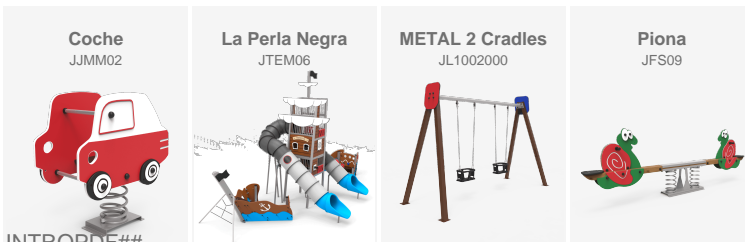

Customized games with different models at Parque Europa in Lucena, Córdoba

INTROPDF##

Parque Europa is a family leisure space built next to a greenway and the river covering over 4.5 hectares. In two phases, different models of custom-designed playground equipment for various age groups have been installed

Standout elements include those from the large-format line and our classic springs and rockers with animal figures