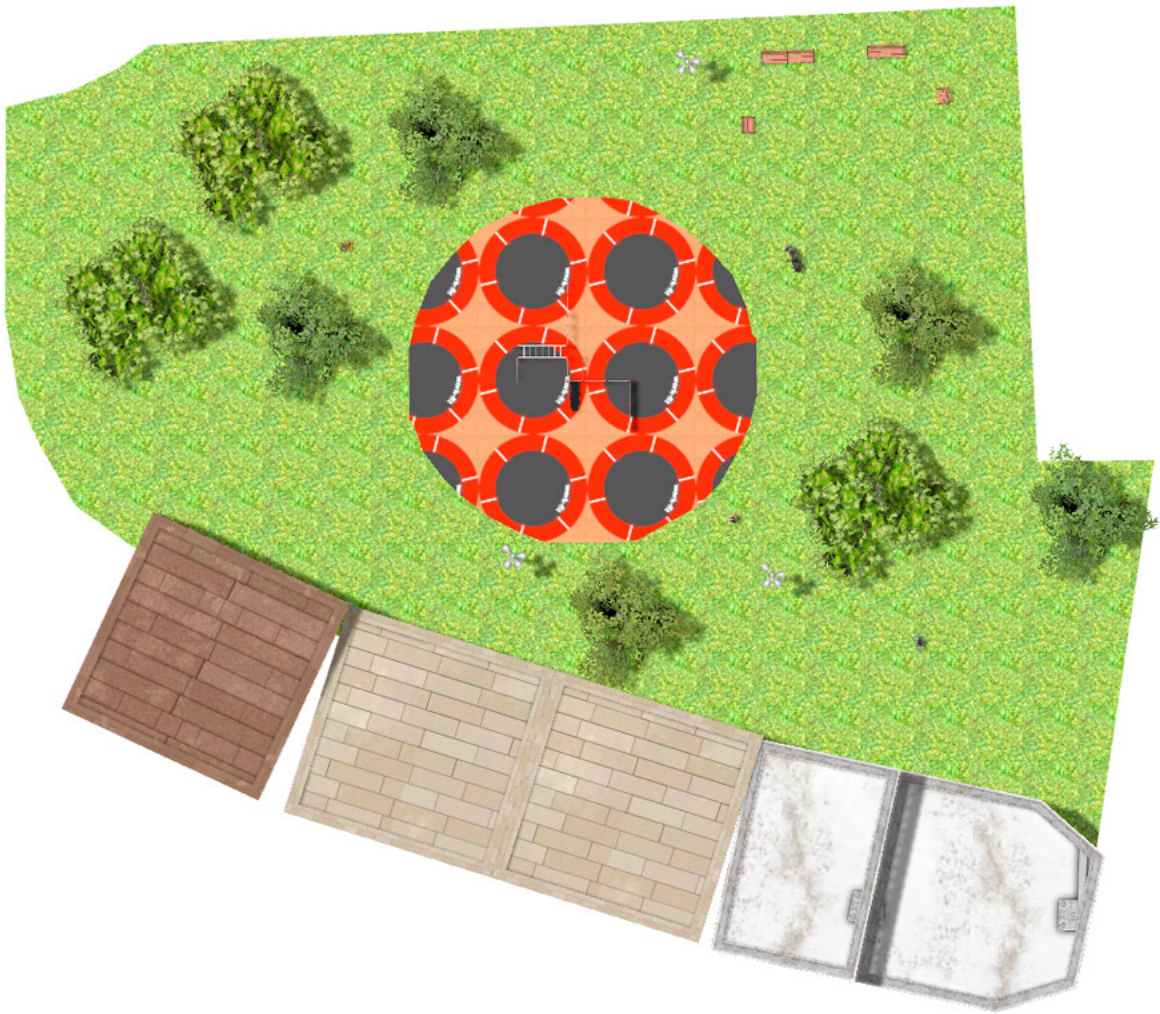

BENITO

-Playground Equipment

Project

PROJ-062-2018

Surface: 255 m²

Email: info@benito.com

Telephone: +34 93 852 1000

BENITO
-Playground Equipment

BENITO
-Playground Equipment

BENITO
-Playground Equipment

Product	Description
<p data-bbox="172 159 272 185">JCIR21H</p> 	<p data-bbox="368 159 555 185">Workfit Pro XXL</p> <p data-bbox="368 190 1453 275">BENITO designs and manufactures sports and leisure areas for exercising and enjoying the outdoors. Work-fit PRO is a professional product intended for people who want to do intensive exercise to strengthen their mind and body.</p> <p data-bbox="368 280 1469 333">Each model includes several elements to do different comprehensive exercises thus developing a good physical condition.</p> <p data-bbox="368 360 627 387">Data Sheet Certificate</p>