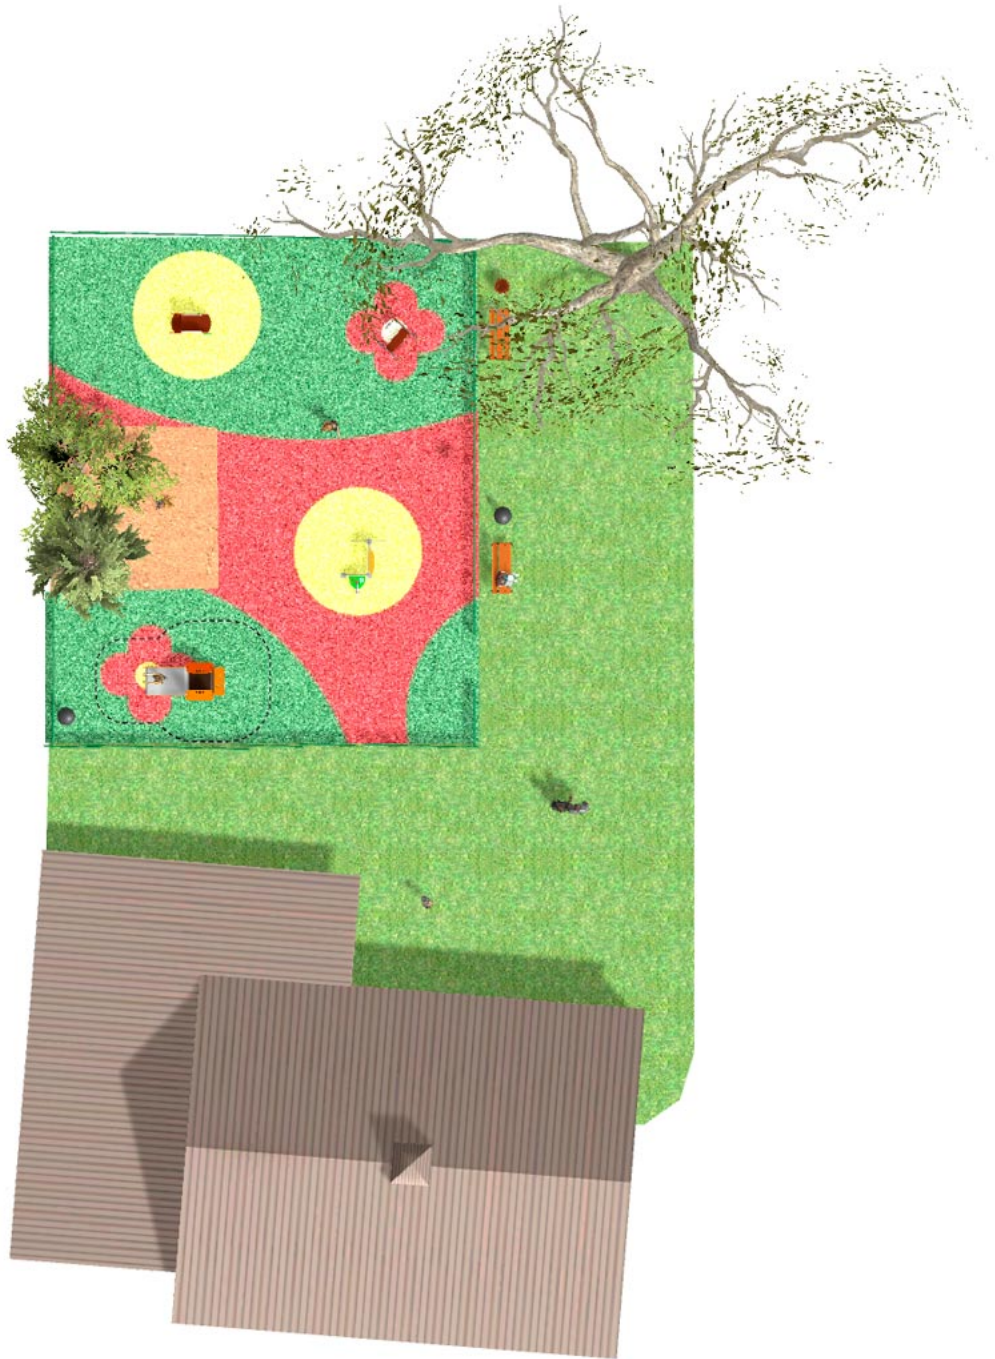

Project

PROJ-158-2021

Surface: 230 m²

Email: info@benito.com

Telephone: +34 93 852 1000

BENITO
-Playground Equipment

BENITO
-Playground Equipment

BENITO
-Playground Equipment

Product	Description
<p>JG10</p> 	<p>Gibo Structure, Metal: Ø35mm stainless steel AISI-304 posts. 2mm thick AISI 304 polished stainless steel slide surface curved and molded in one piece.</p> <p>Data Sheet JG10 Certificate</p>
<p>JG02</p> 	<p>Kido Structure, Metal: Ø35mm stainless steel AISI-304 posts. 2mm thick AISI 304 polished stainless steel slide surface curved and molded in one piece.</p> <p>Data Sheet JG02 Certificate</p>
<p>JG08</p> 	<p>Pas Structure, Metal: Ø35mm stainless steel AISI-304 posts. 2mm thick AISI 304 polished stainless steel slide surface curved and molded in one piece.</p> <p>Data Sheet JG08 Certificate</p>
<p>JG09</p> 	<p>Dip Structure, Metal: Ø35mm stainless steel AISI-304 posts. 2mm thick AISI 304 polished stainless steel slide surface curved and molded in one piece.</p> <p>Data Sheet JG09 Certificate</p>