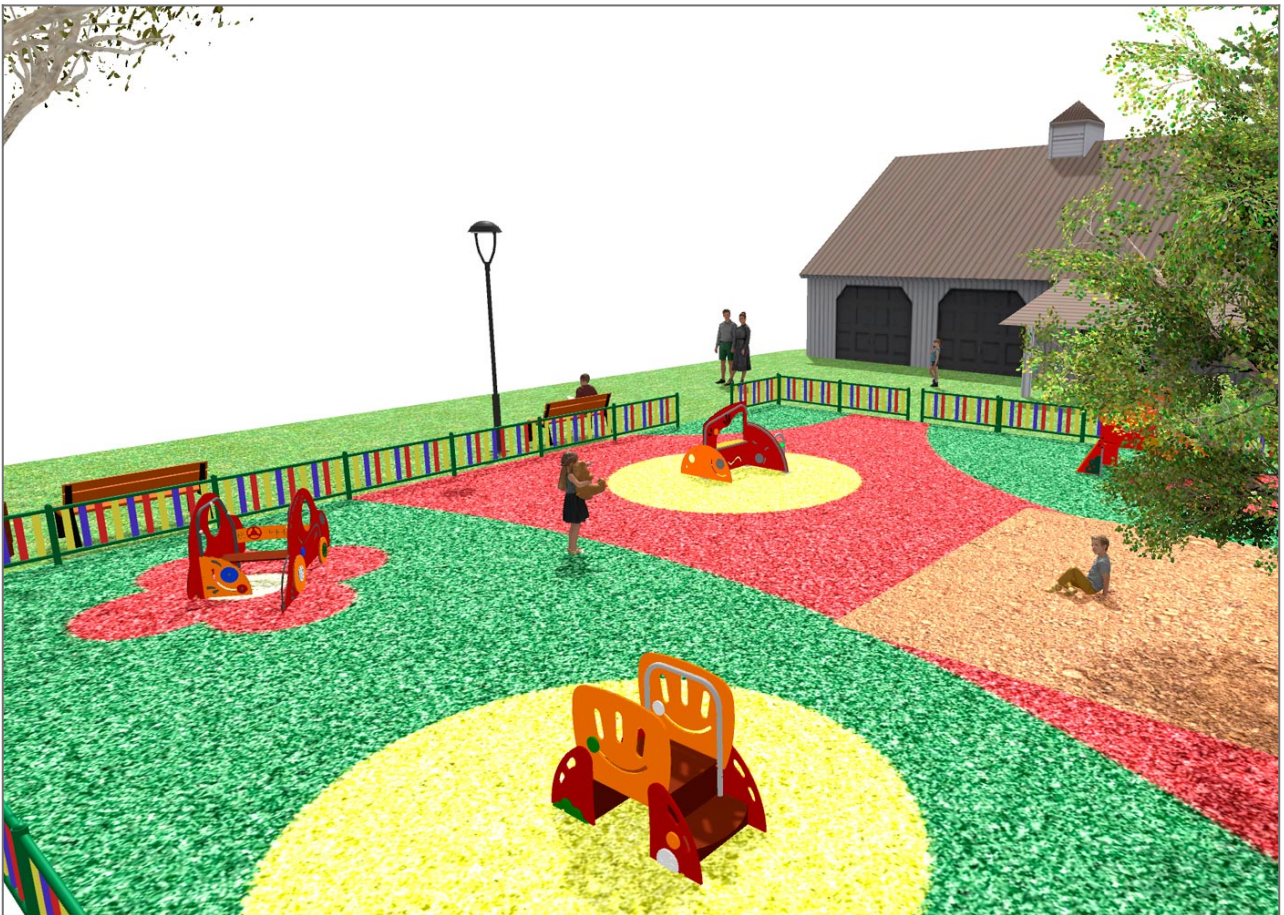

Project

PROJ-158-2021

Surface: 230 m²

Email: info@benito.com

Telephone: +34 93 852 1000

BENITO
-Playground Equipment

BENITO
-Playground Equipment

BENITO
-Playground Equipment

Product	Description
<p>JG10</p> 	<p>Gibo Structure, Metal: Ø35mm stainless steel AISI-304 posts. 2mm thick AISI 304 polished stainless steel slide surface curved and molded in one piece.</p> <p>Data Sheet JG10 Certificate</p>
<p>JG02</p> 	<p>Kido Structure, Metal: Ø35mm stainless steel AISI-304 posts. 2mm thick AISI 304 polished stainless steel slide surface curved and molded in one piece.</p> <p>Data Sheet JG02 Certificate</p>
<p>JG08</p> 	<p>Pas Structure, Metal: Ø35mm stainless steel AISI-304 posts. 2mm thick AISI 304 polished stainless steel slide surface curved and molded in one piece.</p> <p>Data Sheet JG08 Certificate</p>
<p>JG09</p> 	<p>Dip Structure, Metal: Ø35mm stainless steel AISI-304 posts. 2mm thick AISI 304 polished stainless steel slide surface curved and molded in one piece.</p> <p>Data Sheet JG09 Certificate</p>