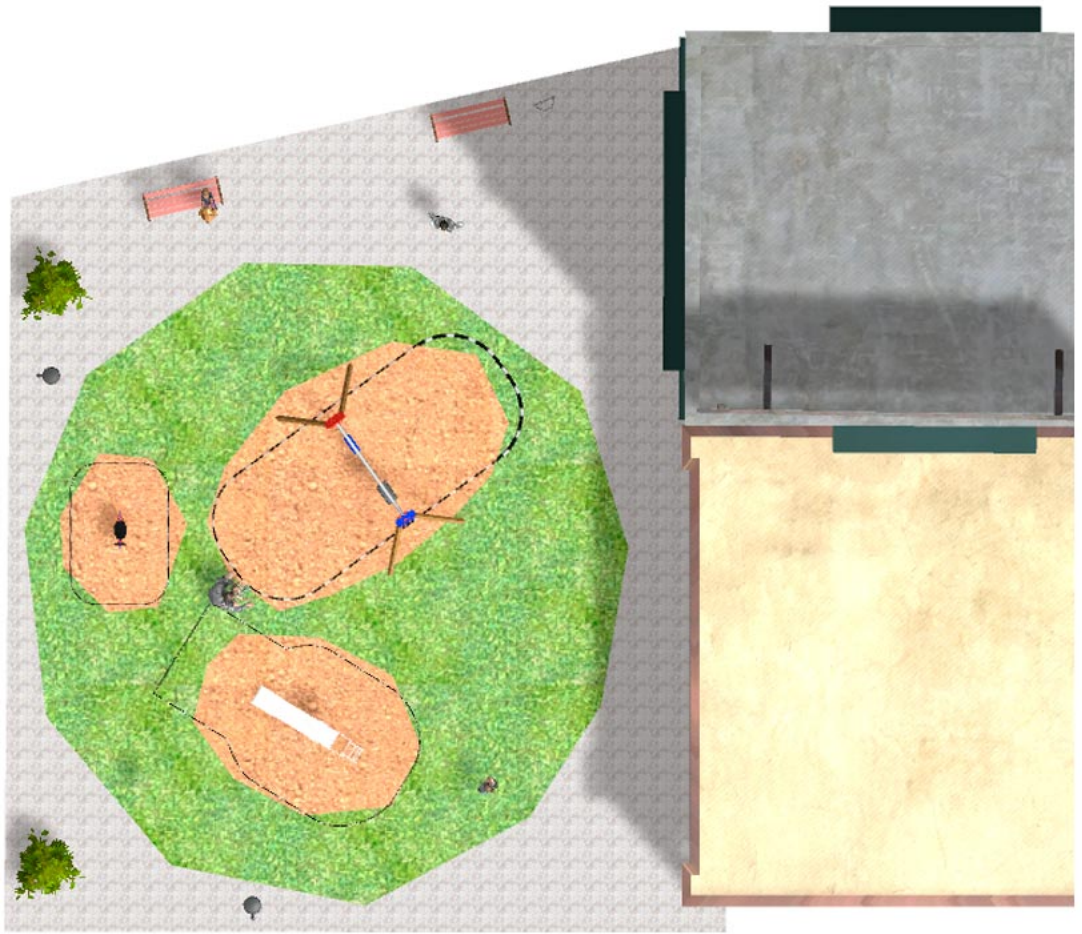

BENITO

-Playground Equipment

Project

PROJ-166-2021

Surface: 155 m²

Email: info@benito.com

Telephone: +34 93 852 1000

BENITO
-Playground Equipment

BENITO
-Playground Equipment

Product	Description
<p>JFS18</p> 	<p>Foca Fun and educative spring swing for children. Made of resistant materials according to the EN1176 standard.</p> <p>Data Sheet Certificate</p>
<p>JL1511000</p> 	<p>MADERA 1 Flat 1 Cradle Swings for children made of different materials such as wood and steel. Resistant to abrasion, corrosion and bad weather conditions.</p> <p>Data Sheet JL1511000 Certificate Certificate Conformity</p>
<p>JT01</p> 	<p>Cloud Panels, HDPE: high-density polyethylene characterised by its resistance to chemical abrasives. As a polymer, it is unaffected by corrosion. Due to its light elastic nature, it offers high resistance to impact, making it very difficult to break.</p> <p>Data Sheet Certificate Certificate Conformity</p>