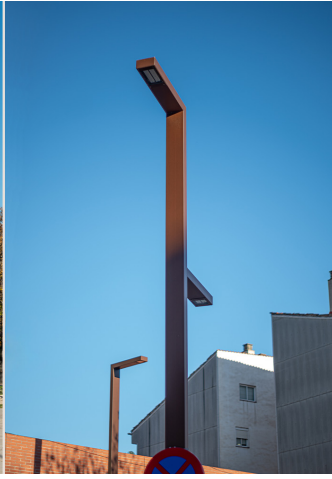

BENITO

info@benito.com
tel. 93 852 1000