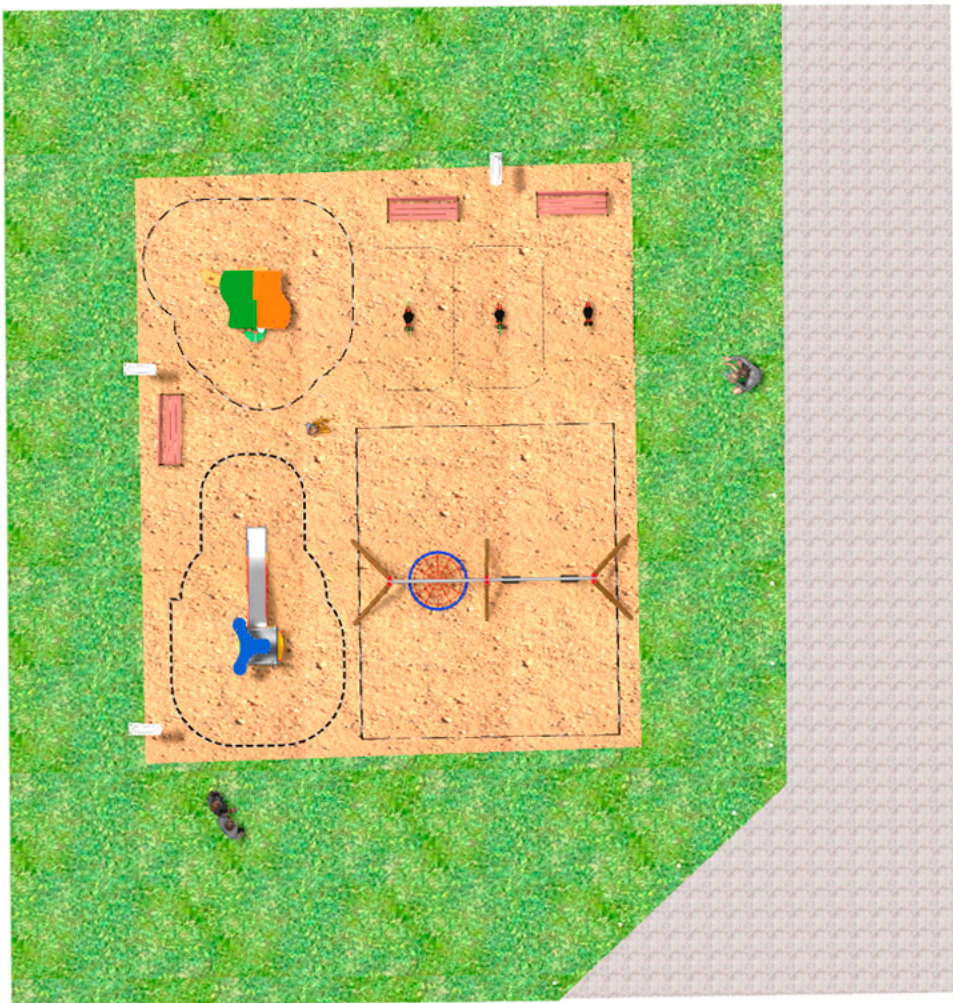

Project

PROJ-025-2018

Surface: 115 m²

Email: info@benito.com

Telephone: +34 93 852 1000

BENITO
-Playground Equipment

BENITO
-Playground Equipment

Product	Description
<p data-bbox="172 159 264 185">JK001B</p> 	<p data-bbox="363 159 459 185">Klasik 1</p> <p data-bbox="363 188 1445 244">If you like wooden elements, the KLASIK collection is made for you. Playability, great challenges and colours for all.</p> <p data-bbox="363 273 718 300">Data Sheet JK001B Certificate</p>
<p data-bbox="172 427 264 454">JFS103</p> 	<p data-bbox="363 427 459 454">Donkey</p> <p data-bbox="363 456 1410 512">Fun and educative spring swing for children. Made of resistant materials according to the EN1176 standard.</p> <p data-bbox="363 542 884 568">Data Sheet Certificate Certificate Conformity</p>
<p data-bbox="159 696 277 723">JL2320010</p> 	<p data-bbox="363 696 475 723">Combo 6</p> <p data-bbox="363 725 1477 781">Swings for children made of different materials such as wood and steel. Resistant to abrasion, corrosion and bad weather conditions.</p> <p data-bbox="363 810 884 837">Data Sheet Certificate Certificate Conformity</p>
<p data-bbox="172 965 264 992">JCA01D</p> 	<p data-bbox="363 965 421 992">Wiki</p> <p data-bbox="363 994 1509 1050">To hide, gather, play... A little house with windows and tables is always a good option so that the little ones can have fun.</p> <p data-bbox="363 1079 628 1106">Data Sheet Certificate</p>