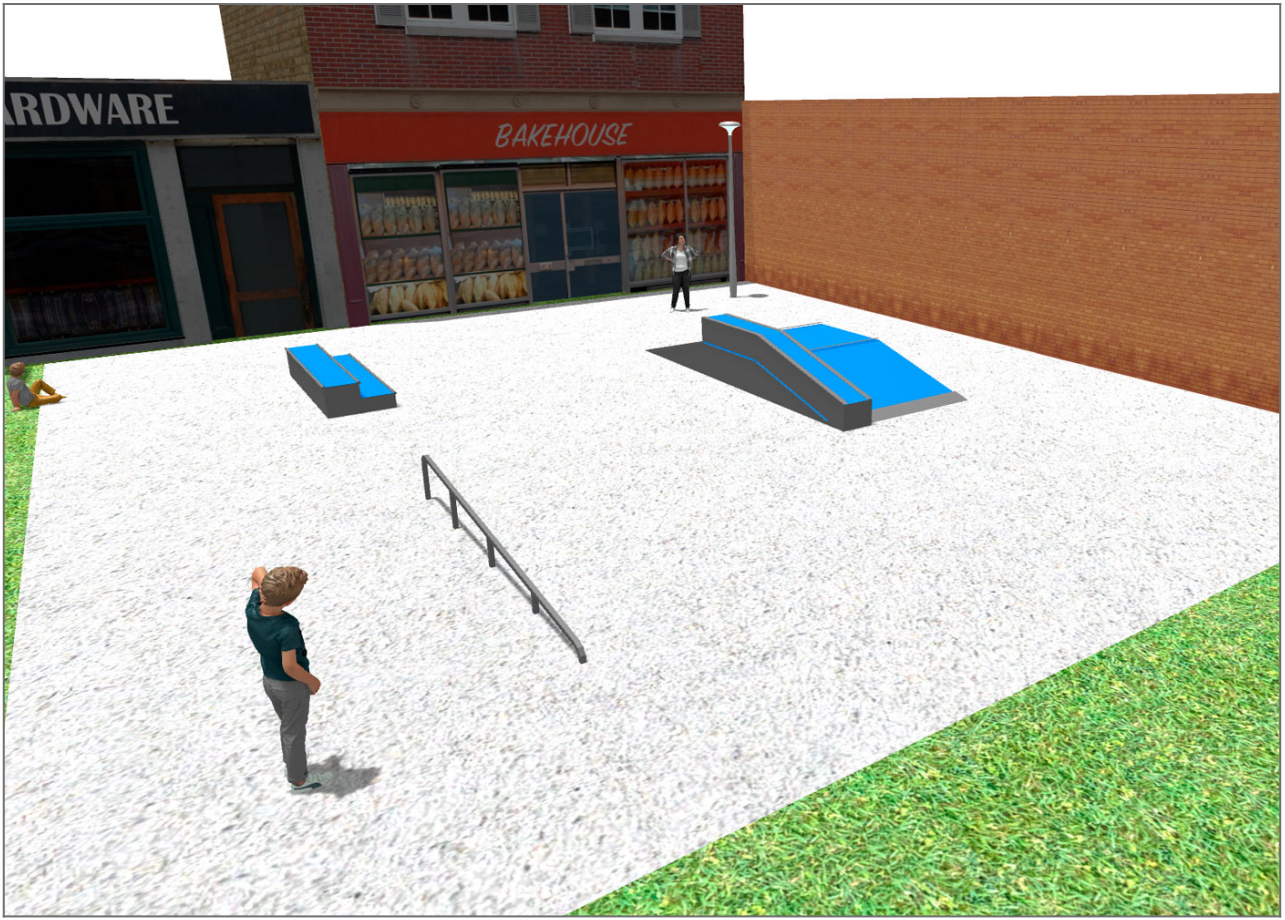

BENITO

-Playground Equipment

Project

PROJ-047-2018

Surface: 250 m²

Email: info@benito.com

Telephone: +34 93 852 1000

BENITO
-Playground Equipment

BENITO
-Playground Equipment

BENITO
-Playground Equipment

Product	Description
<p data-bbox="140 159 300 185">JSK9025-KBS</p> 	<p data-bbox="363 159 624 185">One side Curb Box 60</p> <p data-bbox="363 190 1497 302">The Skates elements are of modular construction that allows with the minimum effort the ability to modify the situation of the modules according to the criteria of each group of skaters. with minimum maintenance and 100% resistant to UVA rays, ice and impacts. Great adherence to the ground. The surface is not heated. Based on modular construction.</p> <p data-bbox="363 331 627 358">Data Sheet Certificate</p>
<p data-bbox="156 427 284 454">JSK1052-K</p> 	<p data-bbox="363 427 480 454">Trick Box</p> <p data-bbox="363 459 1497 571">The Skates elements are of modular construction that allows with the minimum effort the ability to modify the situation of the modules according to the criteria of each group of skaters. with minimum maintenance and 100% resistant to UVA rays, ice and impacts. Great adherence to the ground. The surface is not heated. Based on modular construction.</p> <p data-bbox="363 600 627 627">Data Sheet Certificate</p>
<p data-bbox="156 696 284 723">JSK1048-C</p> 	<p data-bbox="363 696 440 723">Rail C</p> <p data-bbox="363 728 1497 840">The Skates elements are of modular construction that allows with the minimum effort the ability to modify the situation of the modules according to the criteria of each group of skaters. with minimum maintenance and 100% resistant to UVA rays, ice and impacts. Great adherence to the ground. The surface is not heated. Based on modular construction.</p> <p data-bbox="363 869 627 896">Data Sheet Certificate</p>