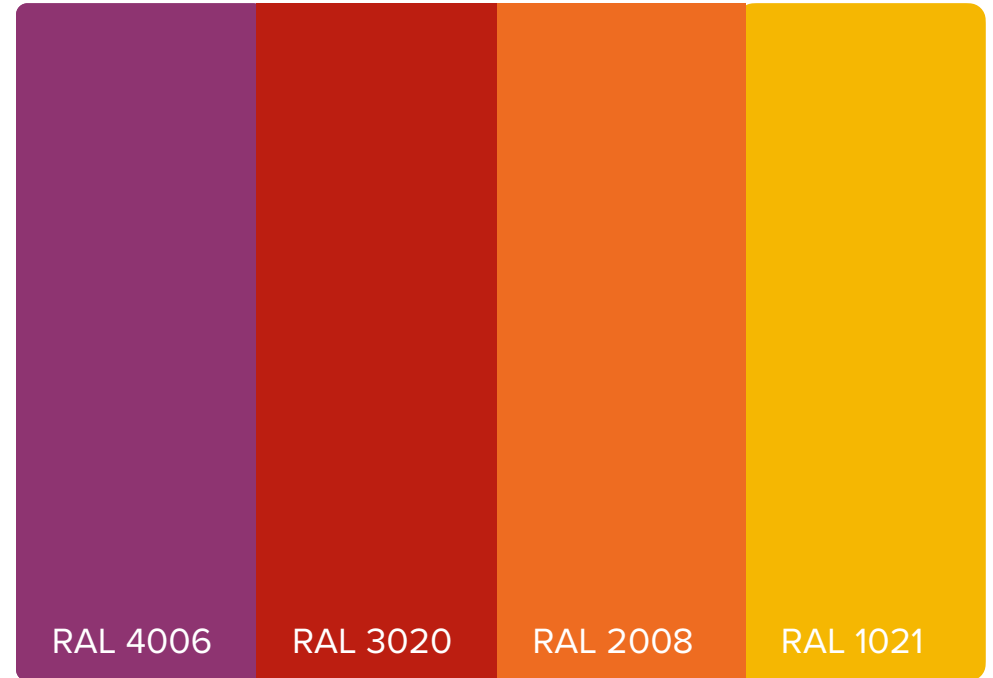

# Standard Series - Powdercoated Metal

In addition to colors shown, a wide selection of optional and custom colors may be specified for an upcharge.

**\* All colors and patterns shown are approximate and may vary from sample and final.**

# Design+ Series - Powdercoated Metal

In addition to colors shown, a wide selection of optional and custom colors may be specified for an upcharge.

**\* All colors and patterns shown are approximate and may vary from sample and final.**

# Urban Series - Powdercoated Metal

In addition to colors shown, a wide selection of optional and custom colors may be specified for an upcharge.

**\* All colors and patterns shown are approximate and may vary from sample and final.**