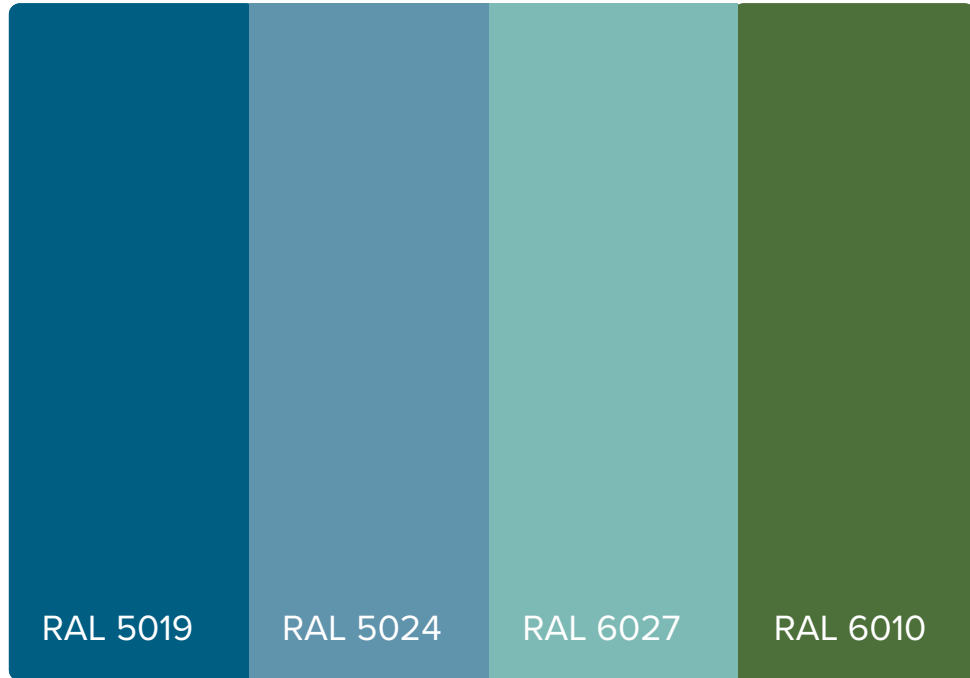

# Design+ Series - Powdercoated Metal

In addition to colors shown, a wide selection of optional and custom colors may be specified for an upcharge.

**\* All colors and patterns shown are approximate and may vary from sample and final.**

# Urban Series - Powdercoated Metal

In addition to colors shown, a wide selection of optional and custom colors may be specified for an upcharge.

**\* All colors and patterns shown are approximate and may vary from sample and final.**