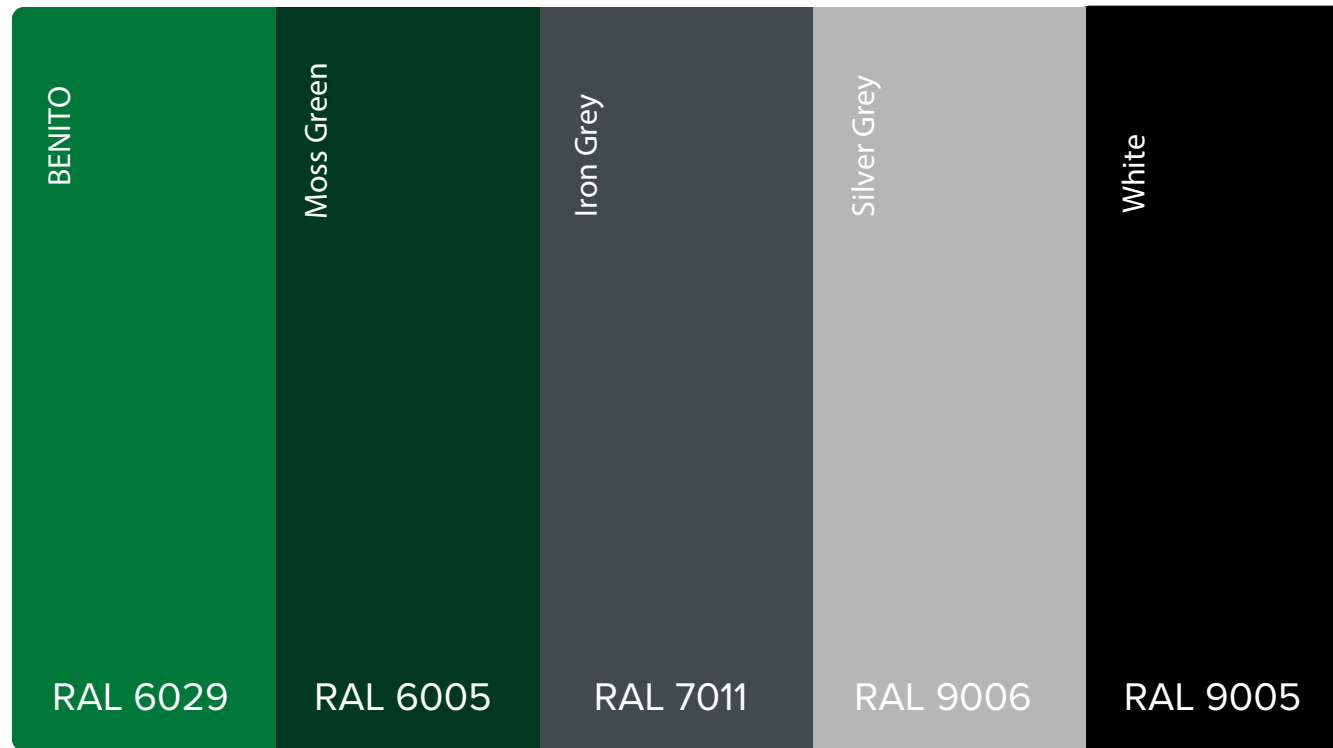

# Standard Series - Powdercoated Metal

In addition to colors shown, a wide selection of optional and custom colors may be specified for an upcharge.

**\* All colors and patterns shown are approximate and may vary from sample and final.**

# Design+ Series - Powdercoated Metal

In addition to colors shown, a wide selection of optional and custom colors may be specified for an upcharge.

**\* All colors and patterns shown are approximate and may vary from sample and final.**

# Urban Series - Powdercoated Metal

In addition to colors shown, a wide selection of optional and custom colors may be specified for an upcharge.

**\* All colors and patterns shown are approximate and may vary from sample and final.**