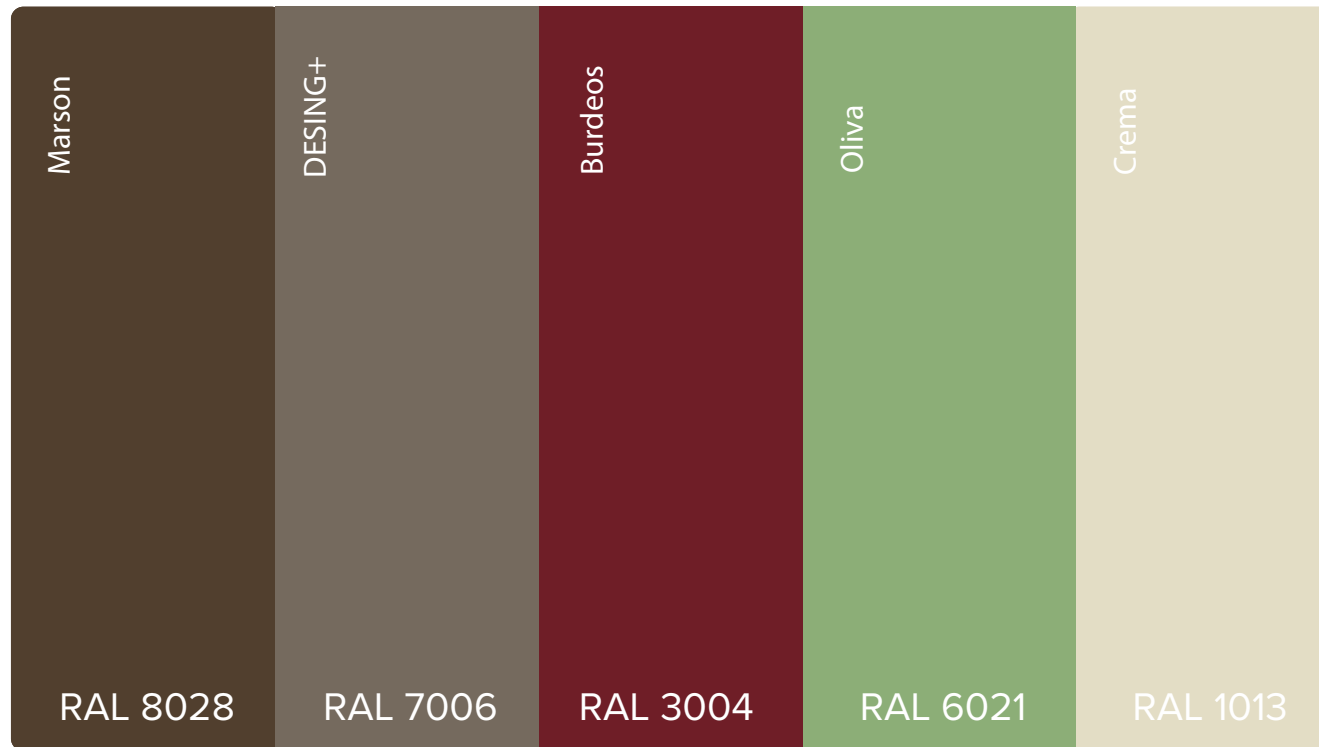

# Standard Series - Powdercoated Metal

In addition to colors shown, a wide selection of optional and custom colors may be specified for an upcharge.

**\* All colors and patterns shown are approximate and may vary from sample and final.**

# Design+ Series - Powdercoated Metal

In addition to colors shown, a wide selection of optional and custom colors may be specified for an upcharge.

**\* All colors and patterns shown are approximate and may vary from sample and final.**

# Urban Series - Powdercoated Metal

In addition to colors shown, a wide selection of optional and custom colors may be specified for an upcharge.

**\* All colors and patterns shown are approximate and may vary from sample and final.**